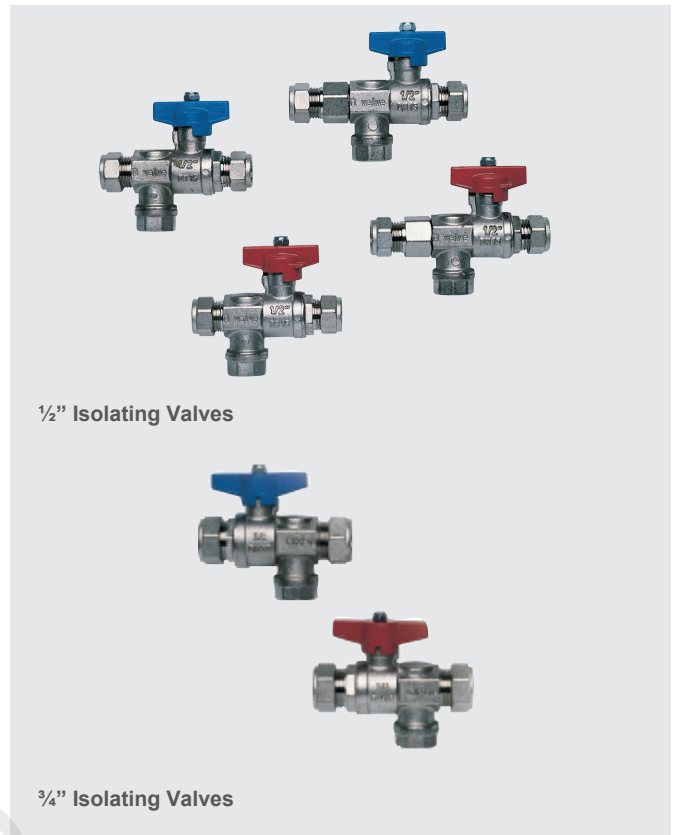

MEYNELL ACCESSORIES - ISOLATING VALVES

- Service/isolation valves are recommended by the WRAS (Water Regulations Advisory Scheme)
- Supplied in pairs (red lever/blue lever)
- Available for 15 mm and 22 mm pipework

Dimensions (mm)

1/2" Isolating Valves

3/4" Isolating Valves

1/2" Isolating Valves

3/4" Isolating Valves

Specify as: Meynell 15 mm Isolation/Strainer Unit (SPVE0018J)
Pair of Meynell Isolator/Strainer Units with 15 mm compression connections.

Specify as: Meynell 22 mm Isolation/Strainer Unit (SPVE0017J)
Pair of Meynell Isolator/Strainer Units with 22 mm compression connections.

Specify as: Meynell 15 mm Isolation/Strainer Check Valve Unit (SPVE0016J)
Pair of Meynell Isolator/Strainer/Check Valve Units with 15 mm compression connections.