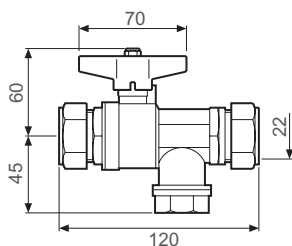

MEYNELL ACCESSORIES - ISOLATING VALVES

- Service/isolation valves are recommended by the WRAS (Water Regulations Advisory Scheme)
- Supplied in pairs (red lever/blue lever)
- Available for 15 mm and 22 mm pipework

Dimensions (mm)

1/2" Isolating Valves

3/4" Isolating Valves

1/2" Isolating Valves

3/4" Isolating Valves

Specify as: Meynell 15 mm Isolation/Strainer Unit (SPVE0018J)
Pair of Meynell Isolator/Strainer Units with 15 mm compression connections.

TECHNICAL SPECIFICATION

Installation and Maintenance

Please refer to the appropriate Product Manual.

Connections

Inlets: 15 mm or 22 mm compression.

Approvals

Designed, manufactured and supported in accordance with accredited BS EN ISO 9001:2000 Quality Management Systems and BS EN ISO 14001:2004 Environmental Management Systems.