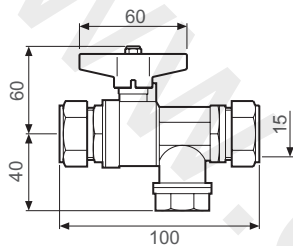

MEYNELL ACCESSORIES - ISOLATING VALVES

- Service/isolation valves are recommended by the WRAS (Water Regulations Advisory Scheme)
- Supplied in pairs (red lever/blue lever)
- Available for 15 mm and 22 mm pipework

Dimensions (mm)

1/2" Isolating Valves

3/4" Isolating Valves

1/2" Isolating Valves

3/4" Isolating Valves

Specify as: Meynell 15 mm Isolation/Strainer Unit (SPVE0018J)
Pair of Meynell Isolator/Strainer Units with 15 mm compression connections.

Specify as: Meynell 22 mm Isolation/Strainer Unit (SPVE0017J)
Pair of Meynell Isolator/Strainer Units with 22 mm compression connections.

Specify as: Meynell 15 mm Isolation/Strainer Check Valve Unit (SPVE0016J)
Pair of Meynell Isolator/Strainer/Check Valve Units with 15 mm compression connections.

TECHNICAL SPECIFICATION

Installation and Maintenance

Please refer to the appropriate Product Manual.

Connections

Inlets: 15 mm or 22 mm compression.

Approvals

Designed, manufactured and supported in accordance with accredited BS EN ISO 9001:2000 Quality Management Systems and BS EN ISO 14001:2004 Environmental Management Systems.