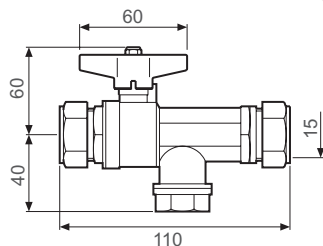

MEYNELL ACCESSORIES - ISOLATING VALVES

- Service/isolation valves are recommended by the WRAS (Water Regulations Advisory Scheme)
- Supplied in pairs (red lever/blue lever)
- Available for 15 mm and 22 mm pipework

Dimensions (mm)

1/2" Isolating Valves

3/4" Isolating Valves

1/2" Isolating Valves

3/4" Isolating Valves

Specify as: Meynell 15 mm Isolation/Strainer Unit (SPVE0018J)
Pair of Meynell Isolator/Strainer Units with 15 mm compression connections.

Specify as: Meynell 22 mm Isolation/Strainer Unit (SPVE0017J)
Pair of Meynell Isolator/Strainer Units with 22 mm compression connections.

Specify as: Meynell 15 mm Isolation/Strainer Check Valve Unit (SPVE0016J)
Pair of Meynell Isolator/Strainer/Check Valve Units with 15 mm compression connections.

TECHNICAL SPECIFICATION

Installation and Maintenance

Please refer to the appropriate Product Manual.

Connections

Inlets: 15 mm or 22 mm compression.

Approvals

Designed, manufactured and supported in accordance with accredited BS EN ISO 9001:2000 Quality Management Systems and BS EN ISO 14001:2004 Environmental Management Systems.