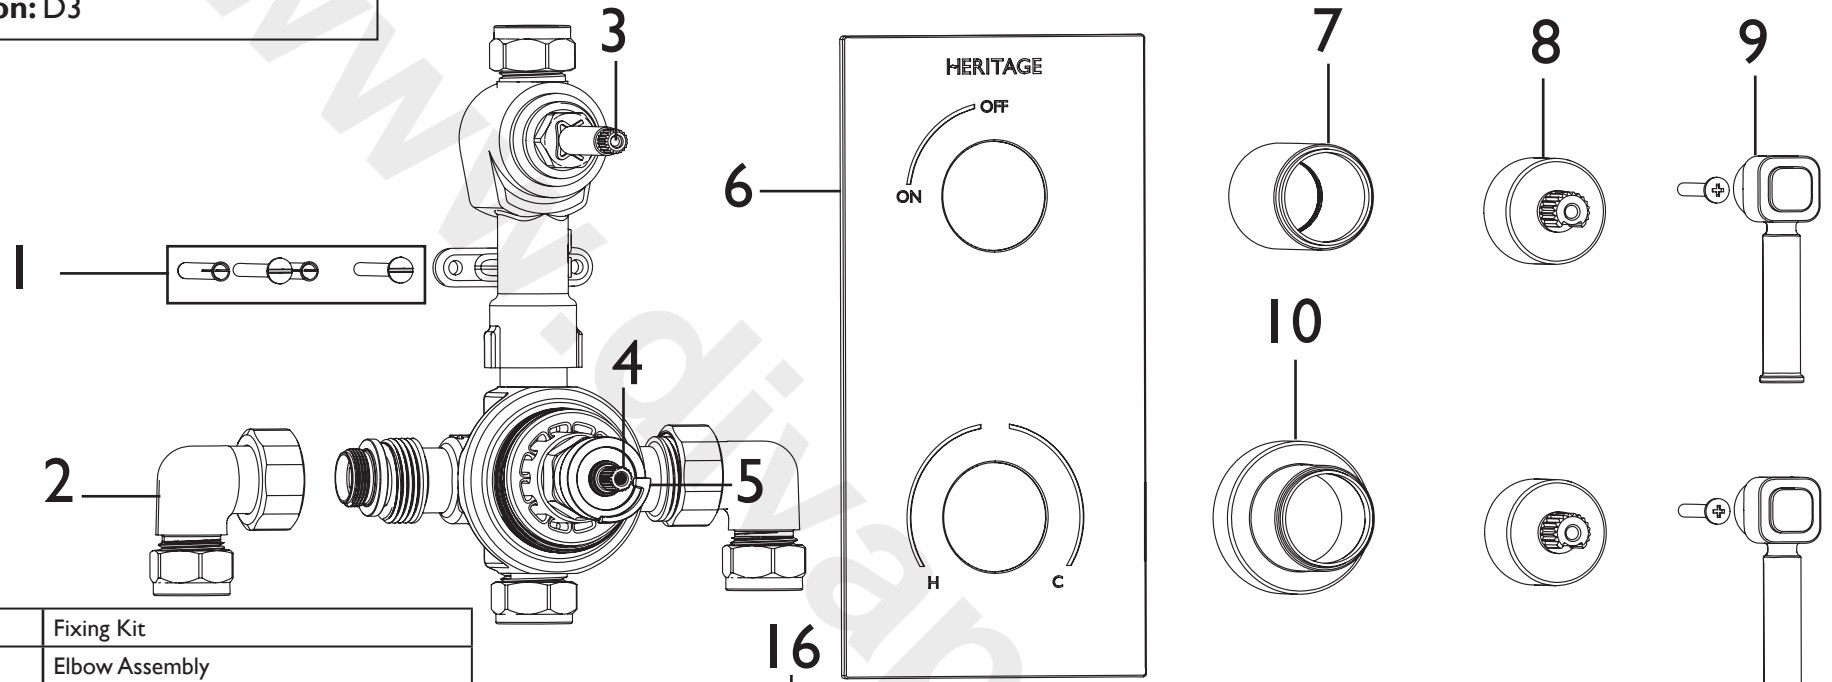

Product Code: SSOBC01

Revision: D3

1	Fixing Kit
2	Elbow Assembly
3	3/4" Ceramic Disc Valve
4	Thermostatic Cartridge
5	Temperature Stop
6	Concealing Plate
7	Flow Shroud
8	Handle Adaptor
9	Handle Assembly
10	Temperature Shroud
11	Wall Outlet
12	Inserts (Pair)
13	Filter
14	Check Valve
15	5lpm Flow Limiter
16	7lpm Flow Limiter