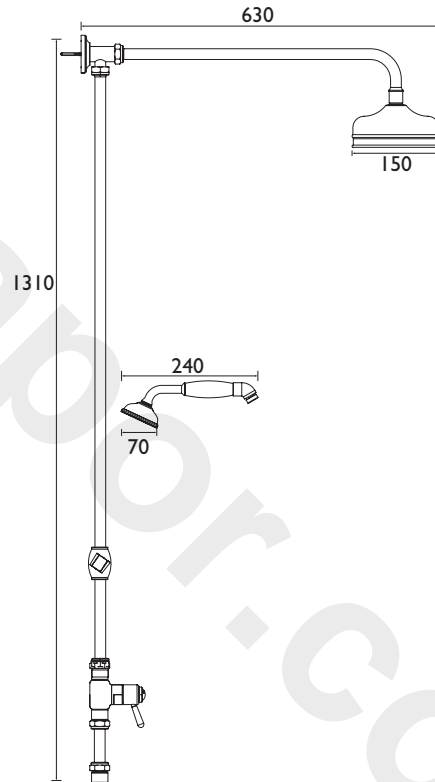

Features:

- Large 6" premium fixed head
- Available in a selection of finishes
- Traditional Deluxe Handset
- Brass Construction
- 5 Year Guarantee
- Easy To Clean Handset

Product Certifications:

Additional Information:

Specification

Main Construction Material:	Brass
Adjustable Bracket:	No
Shower Head Type:	6" Shower Rose & Deluxe Handset
Maximum Hot Water Supply Temperature °C:	65
Maximum Static Pressure (Bar):	10
Plumbing System Suitability:	All - Ideally Balanced
Working Pressure Range:	Min. 0.2 Bar, max. 5.0 Bar
Isolation Valve Included:	No
Riser Length:	1310 mm
Rub Clean Handset:	Yes
Mounting Type:	Wall Mounted
Inlet Connection:	G 1/2" BSP

Dimensions (measurements in mm)

Flow Rates (l/min)

System Pressure (bar)	0.2	0.5	1	2	3	5
Through Handset (mixed)						