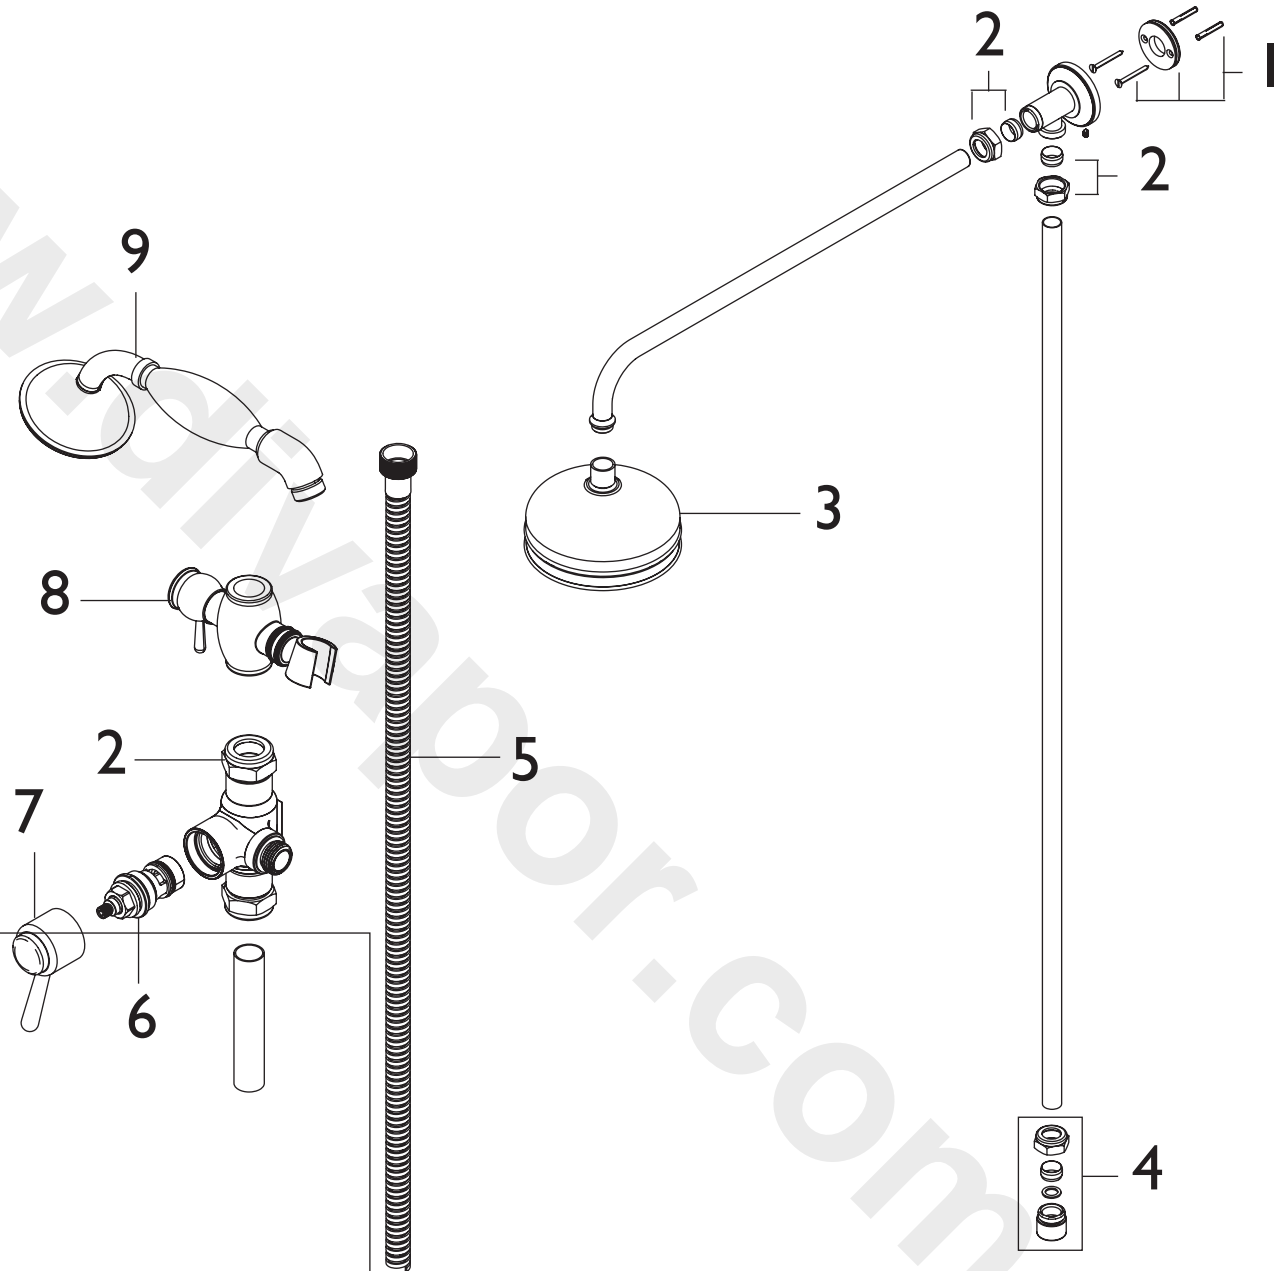

**Product Code:** STCI5 & STAI5

**Revision:** D2

1	Wall Bracket Fixing Kit
2	22mm Nut & Olive
3	Shower Rose
4	Nut, Olive & Connector
5	1.5m Hose
6	Diverter Cartridge
7	Diverter Handle
8	Handset Holder
9	Handset