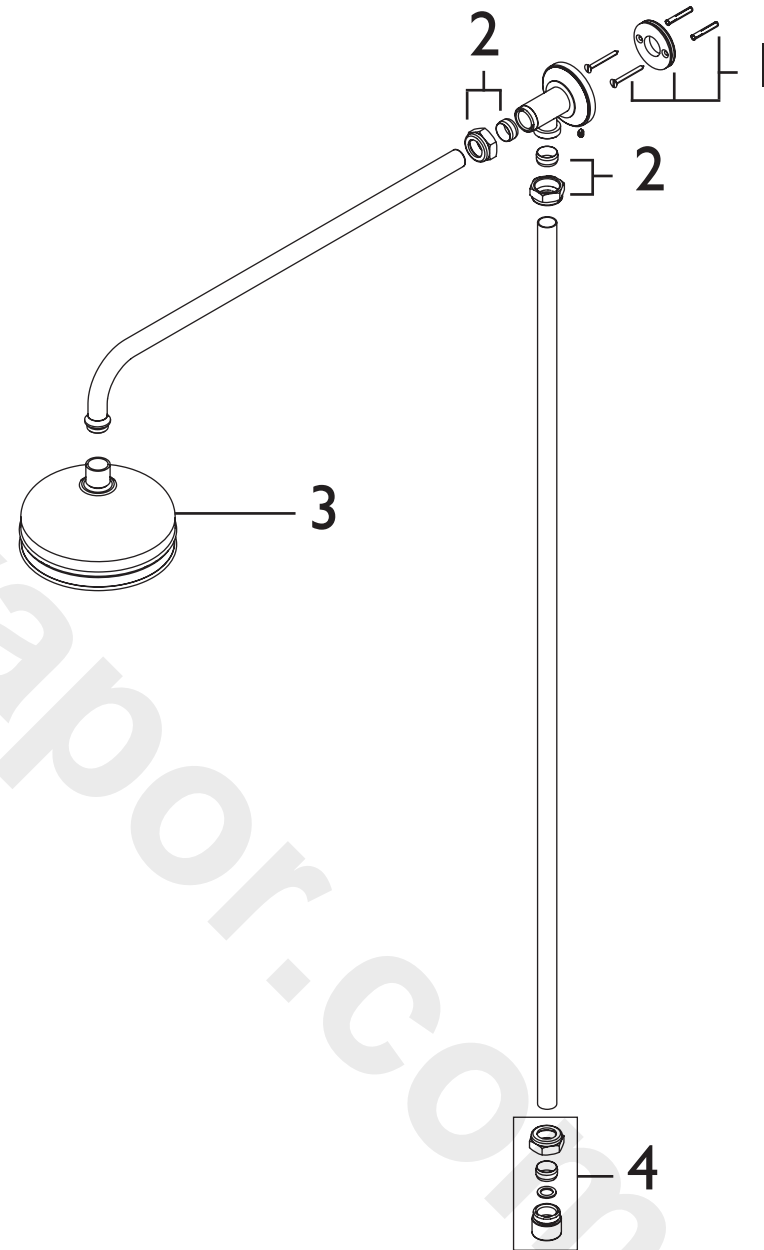

Product Code: STC16 & STA16

Revision: D2

1	Wall Bracket Fixing Kit
2	22mm Nut & Olive
3	Shower Rose
4	Nut, Olive & Connector