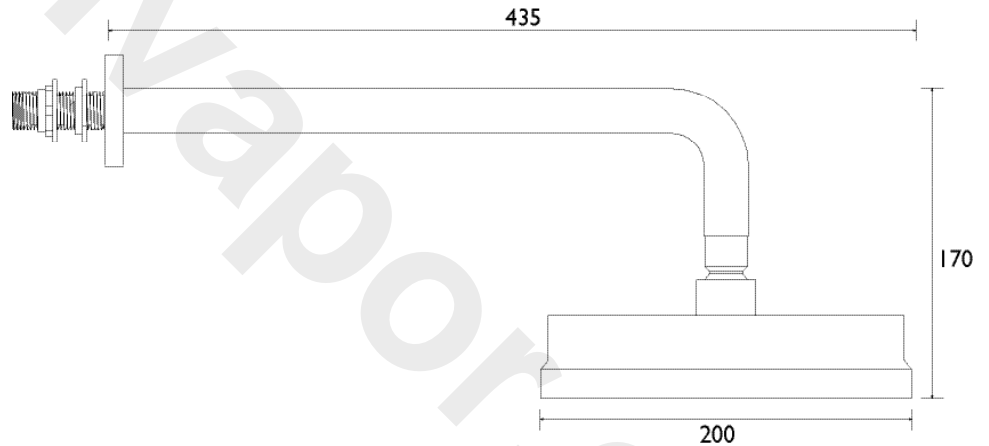

STC09

HERITAGE Shower Range Deluxe Fixed Head Kit Chrome

Specification

Main Construction Material:	Brass
Adjustable Bracket:	N/A
Shower Head Type:	8" Shower Rose
Maximum Hot Water Supply Temperature °C:	65
Maximum Static Pressure (Bar):	10
Plumbing System Suitability:	All - Ideally Balanced
Working Pressure Range:	Min. 0.2 Bar; Max. 5.0 Bar
Isolation Valve Included:	No
Riser Length:	N/A
Rub Clean Rose:	Yes
Mounting Type:	Wall Mounted
Outlet Connection:	G 1/2" BSP

Features:

- Extra large 8" deluxe fixed head
- Brass Construction
- 5 Year Guarantee

Product Certifications:

Dimensions (measurements in mm)

Additional Information:

Flow Rates (l/min)

System Pressure (bar)	0.2	0.5	1	2	3	5
STC09		12.4	17.9	25.5	30	38.9