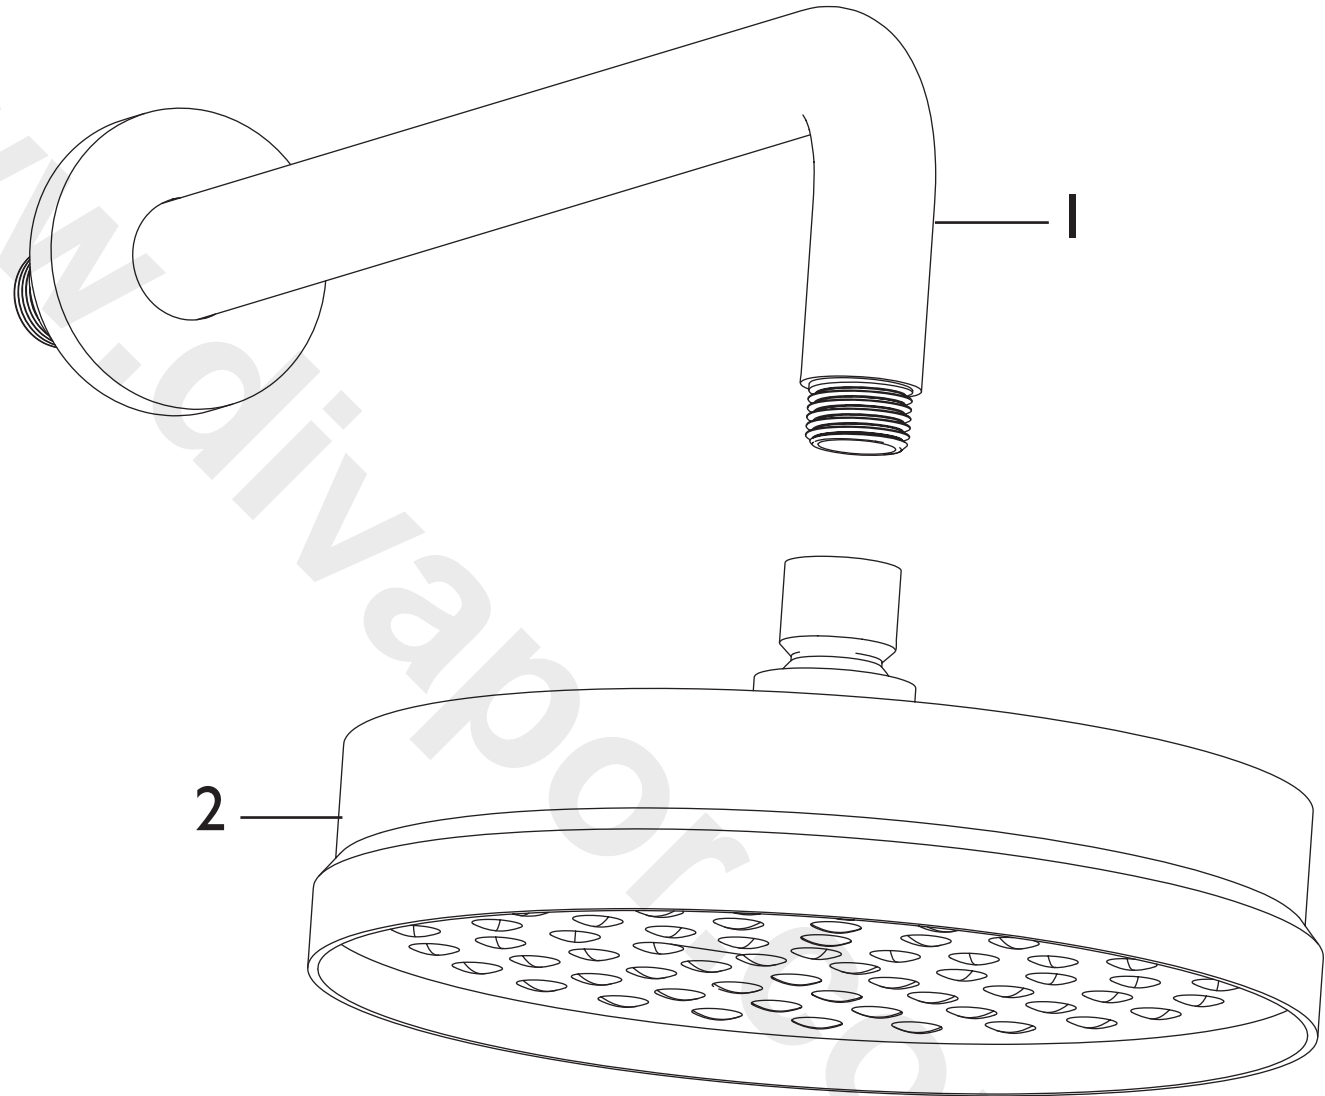

Product Code: STC09

Revision: D1

1	Shower Arm
2	Shower Rose