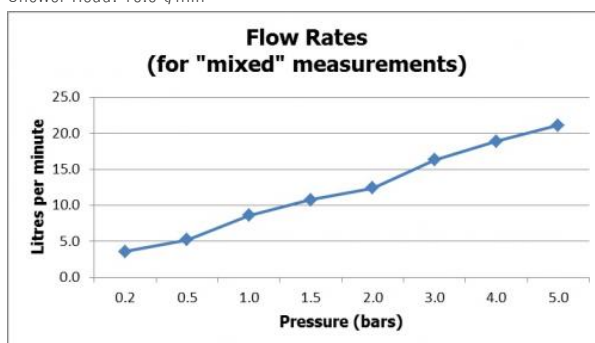

minimum operating pressure 1.0 bar MP

FINISH:

Chrome

MINIMUM OPERATING PRESSURE:

1.0 bar MP

FLOW RATE AT 3.0 BAR FLOW PRESSURE:

Shower Head: 16.3 l/min

15 year guarantee