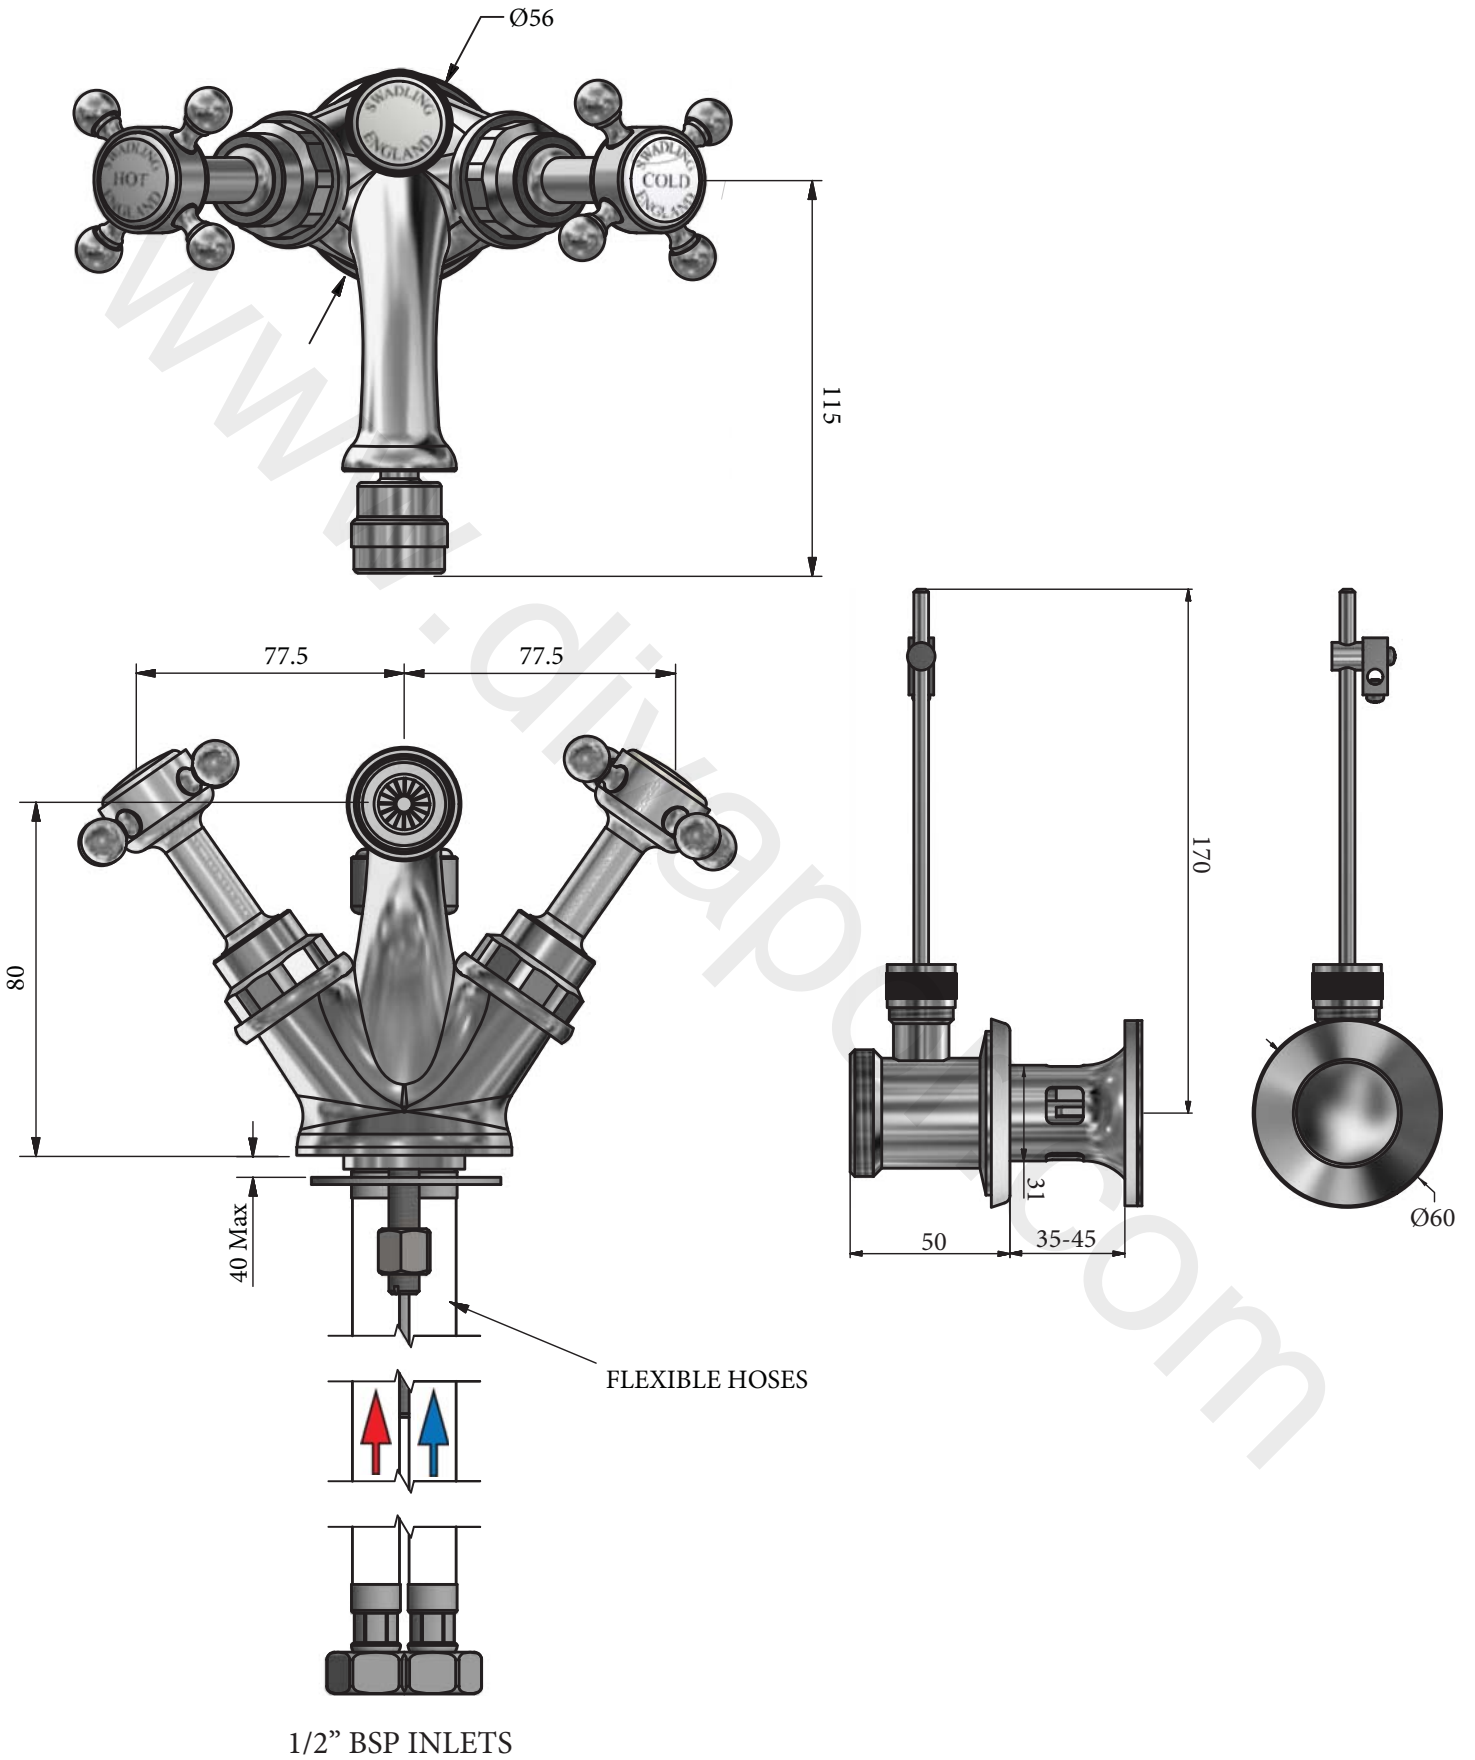

## BRASSWARE

Invincible Mono / Mono Bidet Tap  
Installation Instructions

7930 / 7939

Before disposing of the carton and commencing installation, please check all parts against the parts list on back page. Please contact us immediately if any parts are missing or damaged.

# INSTALLATION

PARTS LIST

MONO BIDET