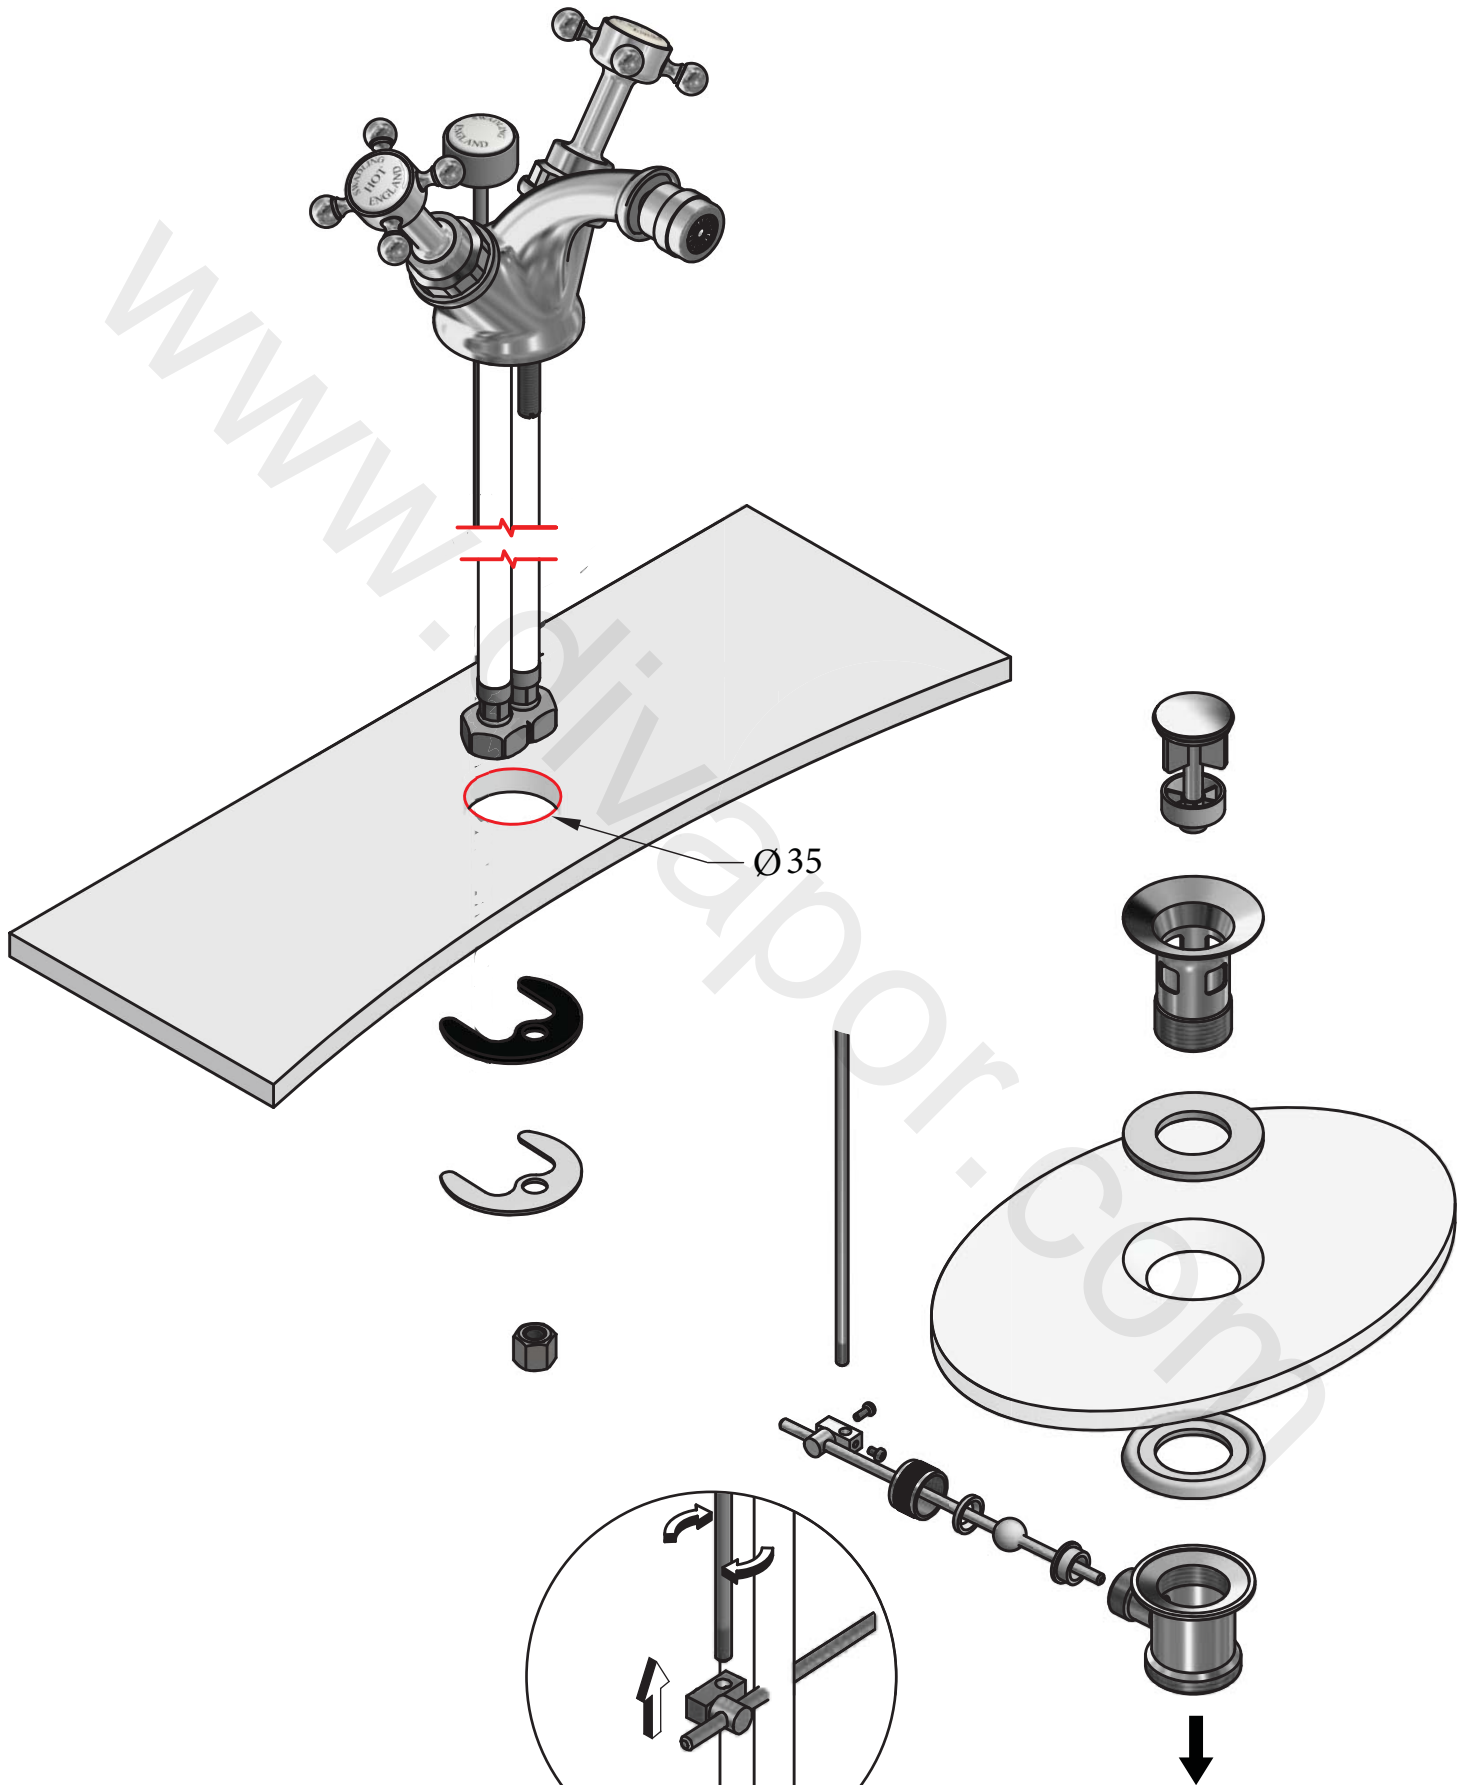

INSTALLATION