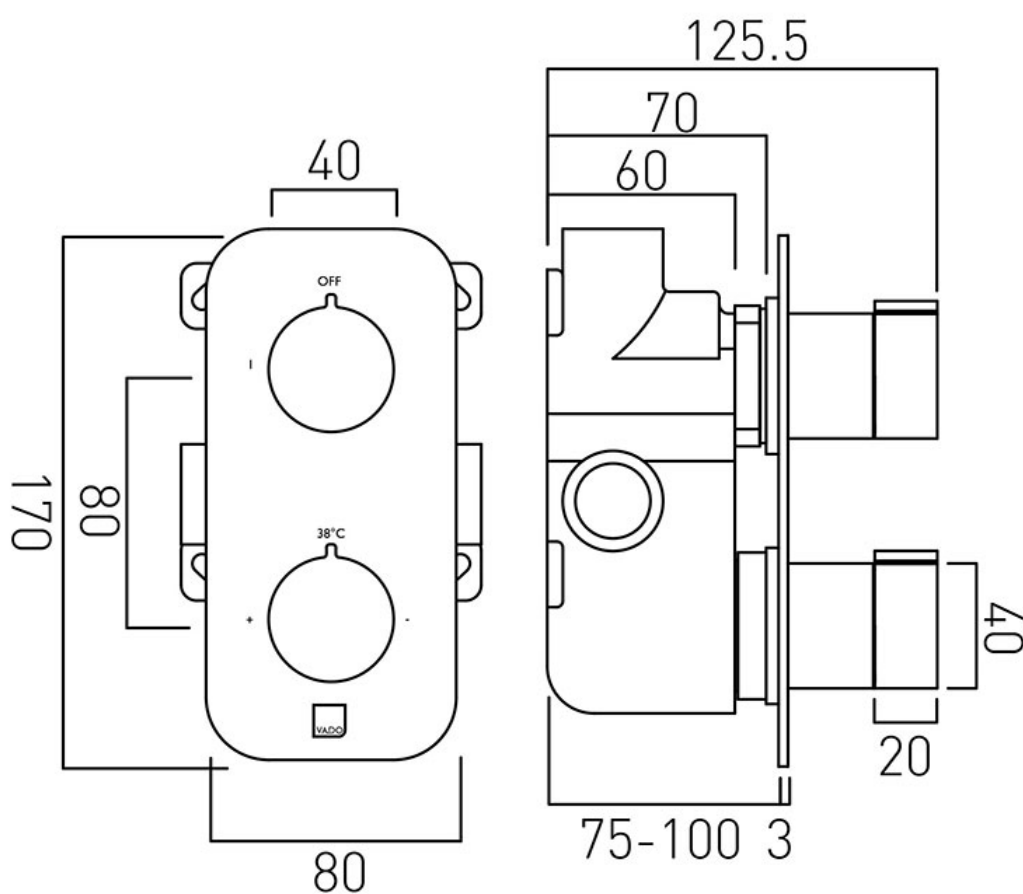

TECHNICAL DRAWING

COLLECTION: ALTITUDE

PRODUCT CODE: TAB-148-ALT-C/P

tel: 01934 744466
email: sales@vado.com
www.vado.com

where inspiration flows
taps | showering | accessories