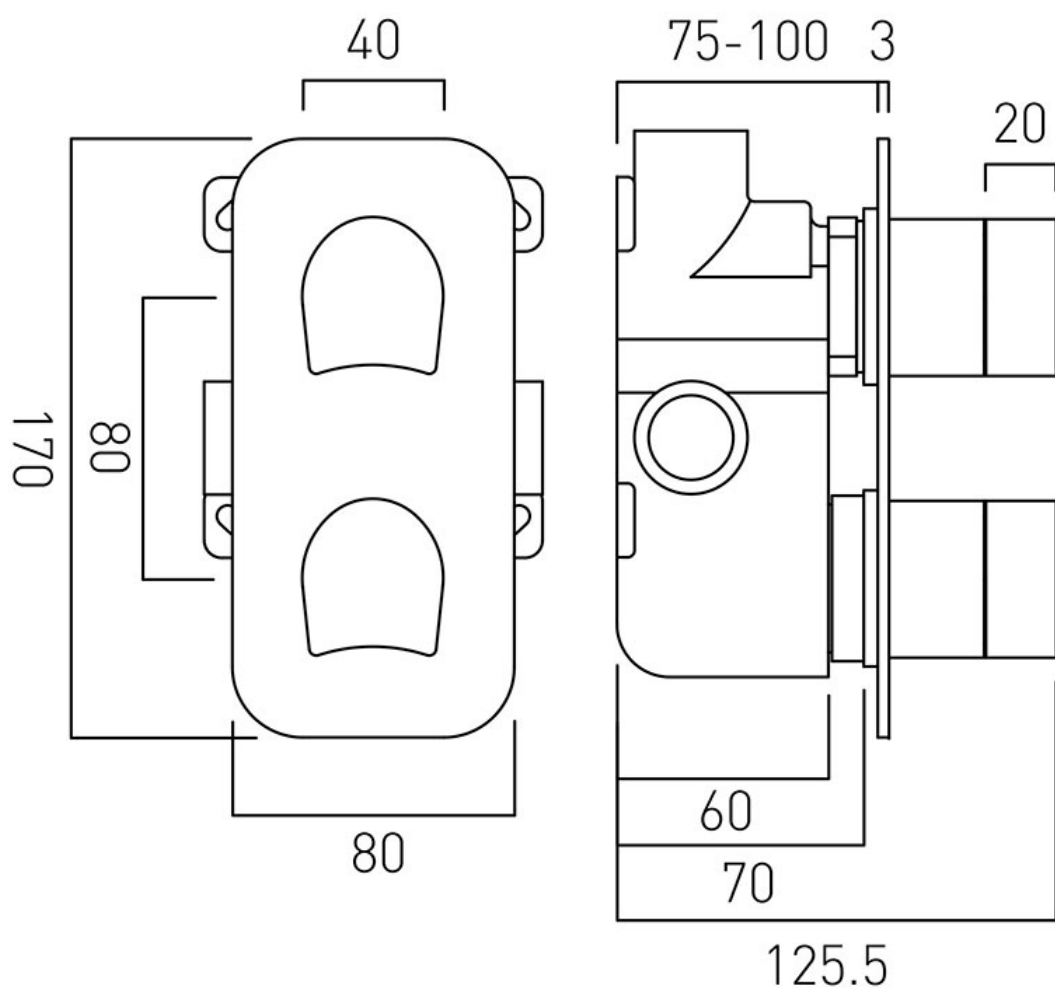

TECHNICAL DRAWING

COLLECTION: KOVERA

PRODUCT CODE: TAB-148-KOV-C/P

tel: 01934 744466
email: sales@vado.com
www.vado.com

where inspiration flows
taps | showering | accessories