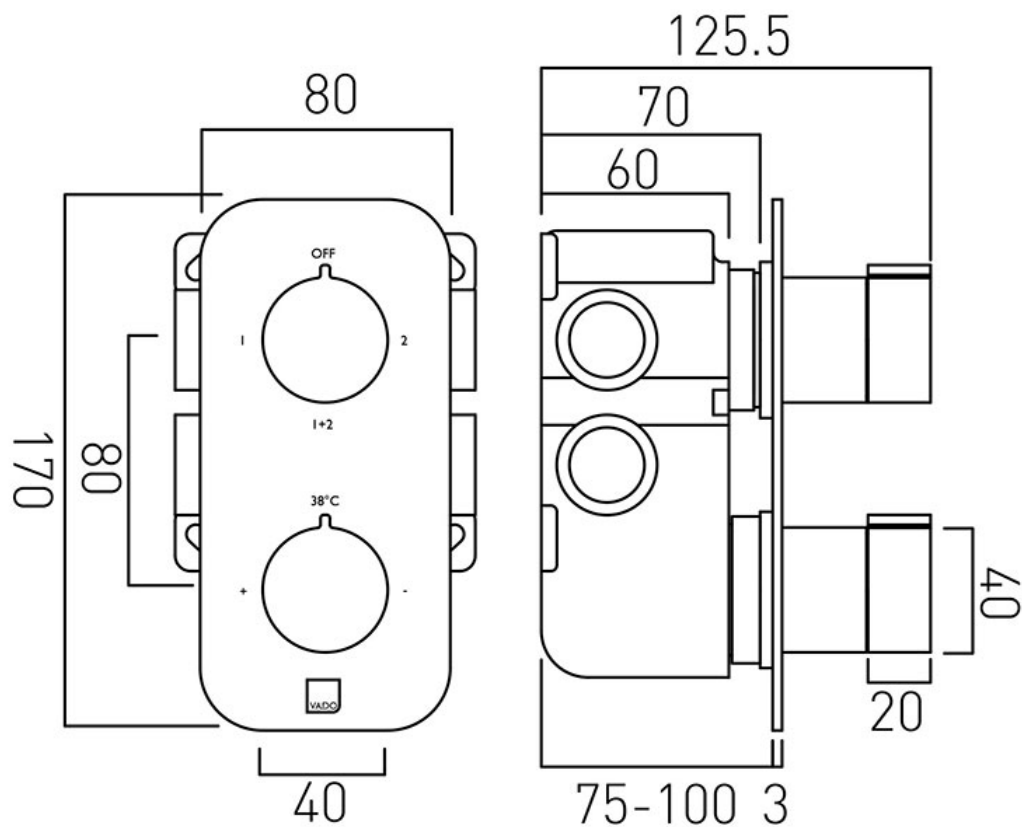

TECHNICAL DRAWING

COLLECTION: ALTITUDE

PRODUCT CODE: TAB-148/2-ALT-C/P

tel: 01934 744466
email: sales@vado.com
www.vado.com

where inspiration flows
taps | showering | accessories