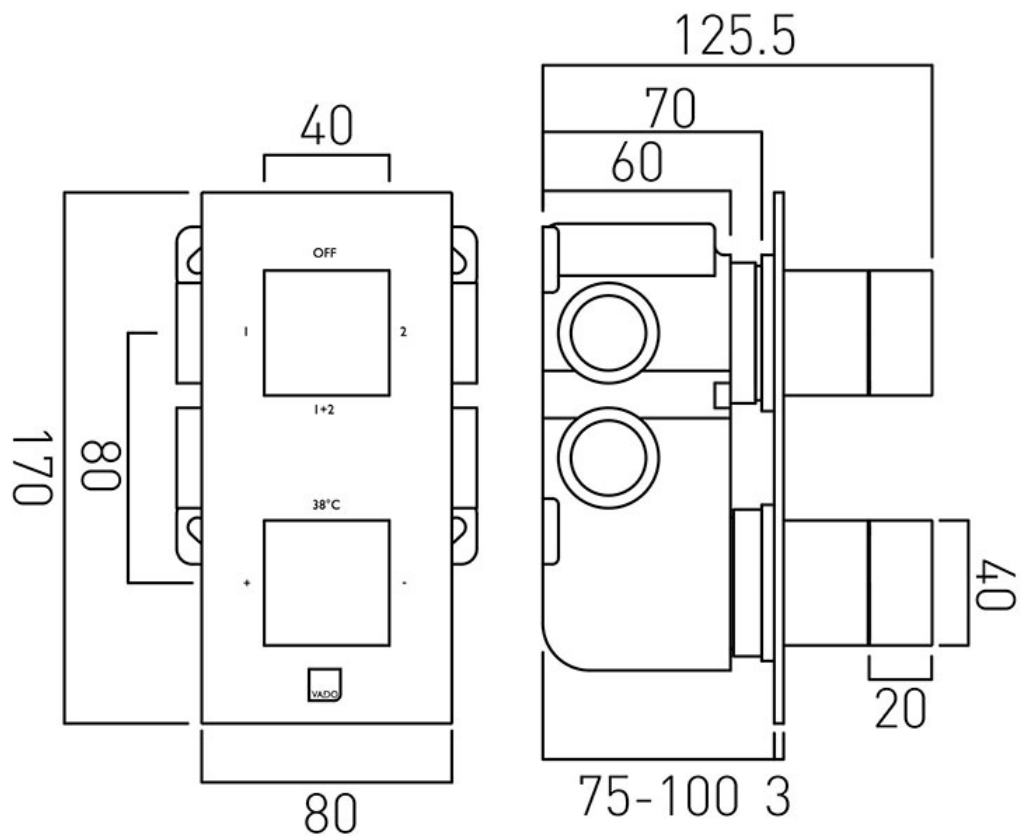

SPECIFICATION SHEET

COLLECTION: NOTION

PRODUCT CODE: TAB-148/2-NOT-C/P

DESCRIPTION:

Tablet Notion
2 outlet 2 handle
vertical concealed thermostatic shower valve
with all-flow function
thermostatic cartridge V-001C-PLA
diverter cartridge FL-802-33/2MX
2 x 3/4" female inlets
2 x 3/4" female outlets
includes 3/4" - 1/2" adaptors
supplied with mortar/tile guard
min-max wall mount 75-100mm
optimum installation depth 87mm
minimum operating pressure
0.2 bar LP (shower) 1.0 bar MP (bath)

FINISH:

Chrome

FLOW REGULATOR:

N

MINIMUM OPERATING PRESSURE:

0.2 bar LP (shower) 1.0 bar MP (bath)

tel: 01934 744466
email: sales@vado.com
www.vado.com

where inspiration flows
taps | showering | accessories

TECHNICAL DRAWING

COLLECTION: NOTION

PRODUCT CODE: TAB-148/2-NOT-C/P

tel: 01934 744466
email: sales@vado.com
www.vado.com

where inspiration flows
taps | showering | accessories