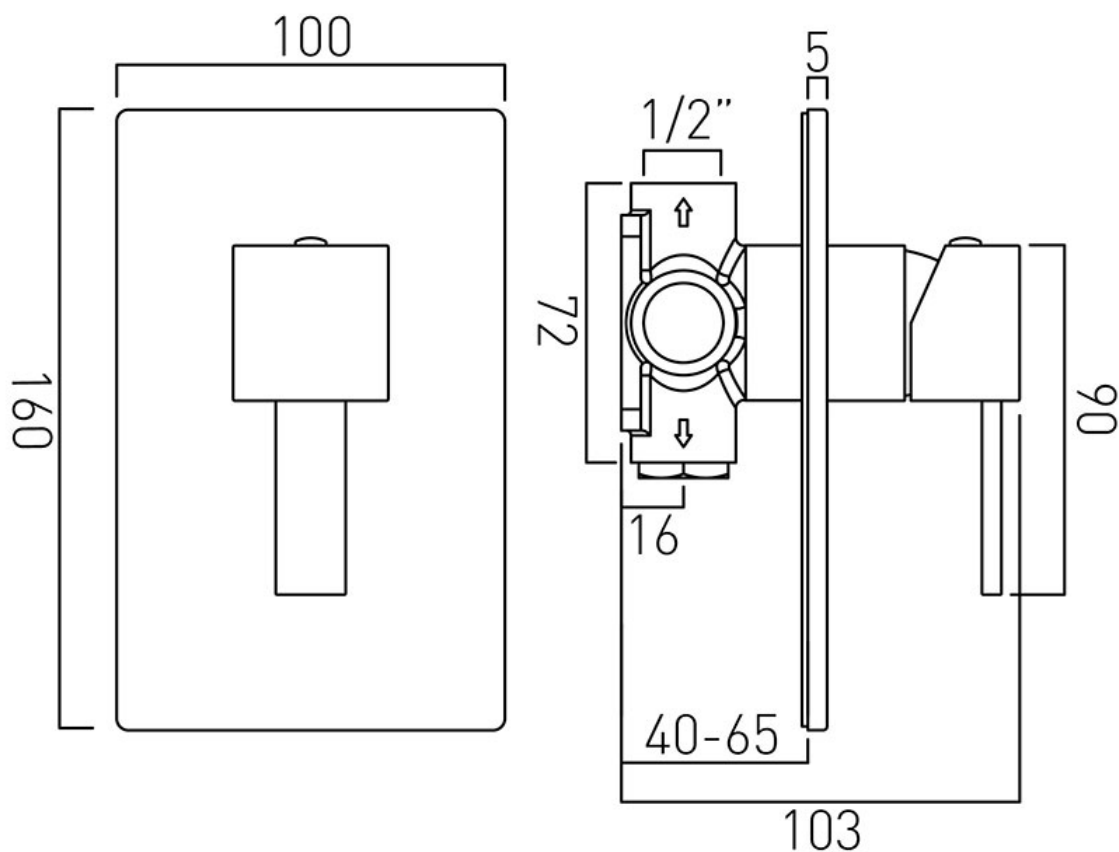

# TECHNICAL DRAWING

COLLECTION: Té

PRODUCT CODE: TE-145A-C/P

tel: 01934 744466  
email: sales@vado.com  
www.vado.com

**where inspiration flows**  
taps | showering | accessories