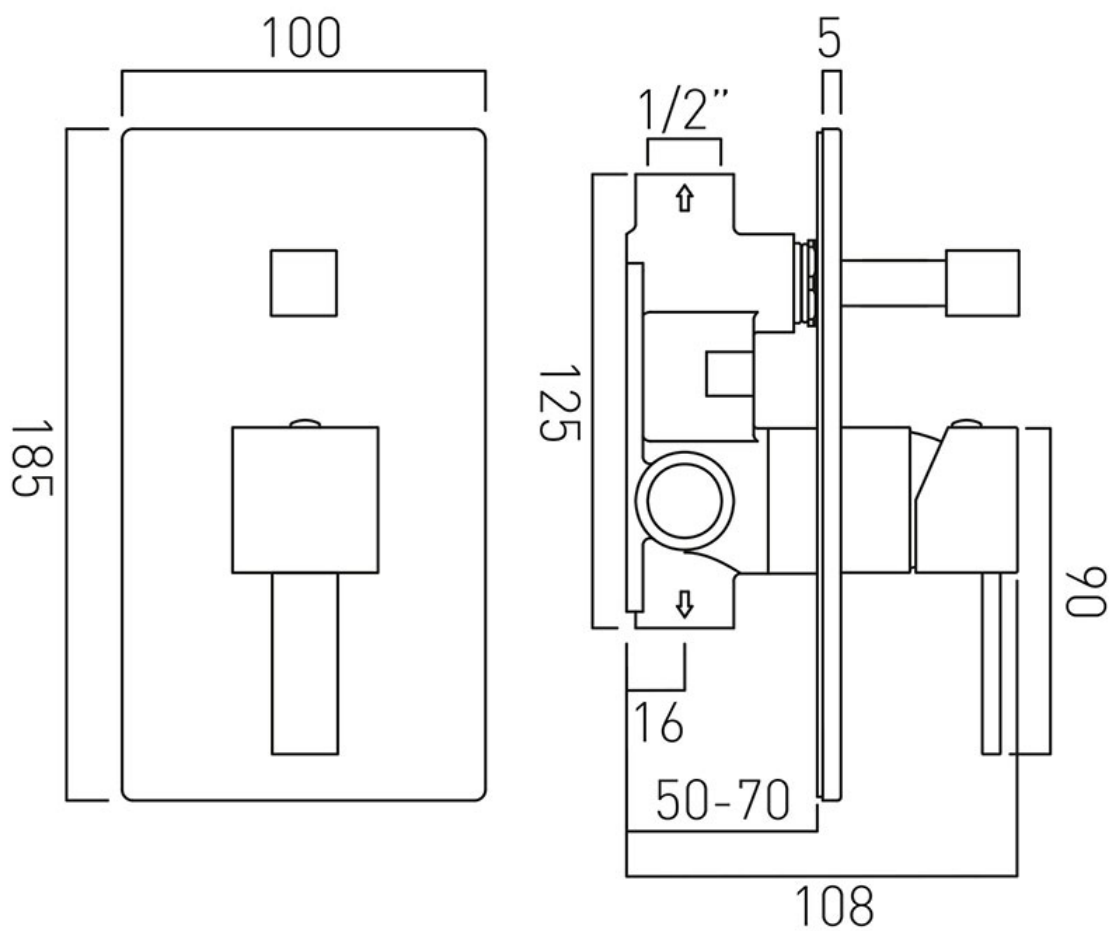

# TECHNICAL DRAWING

COLLECTION: Té

PRODUCT CODE: TE-147A-C/P

tel: 01934 744466  
email: sales@vado.com  
www.vado.com

**where inspiration flows**  
taps | showering | accessories