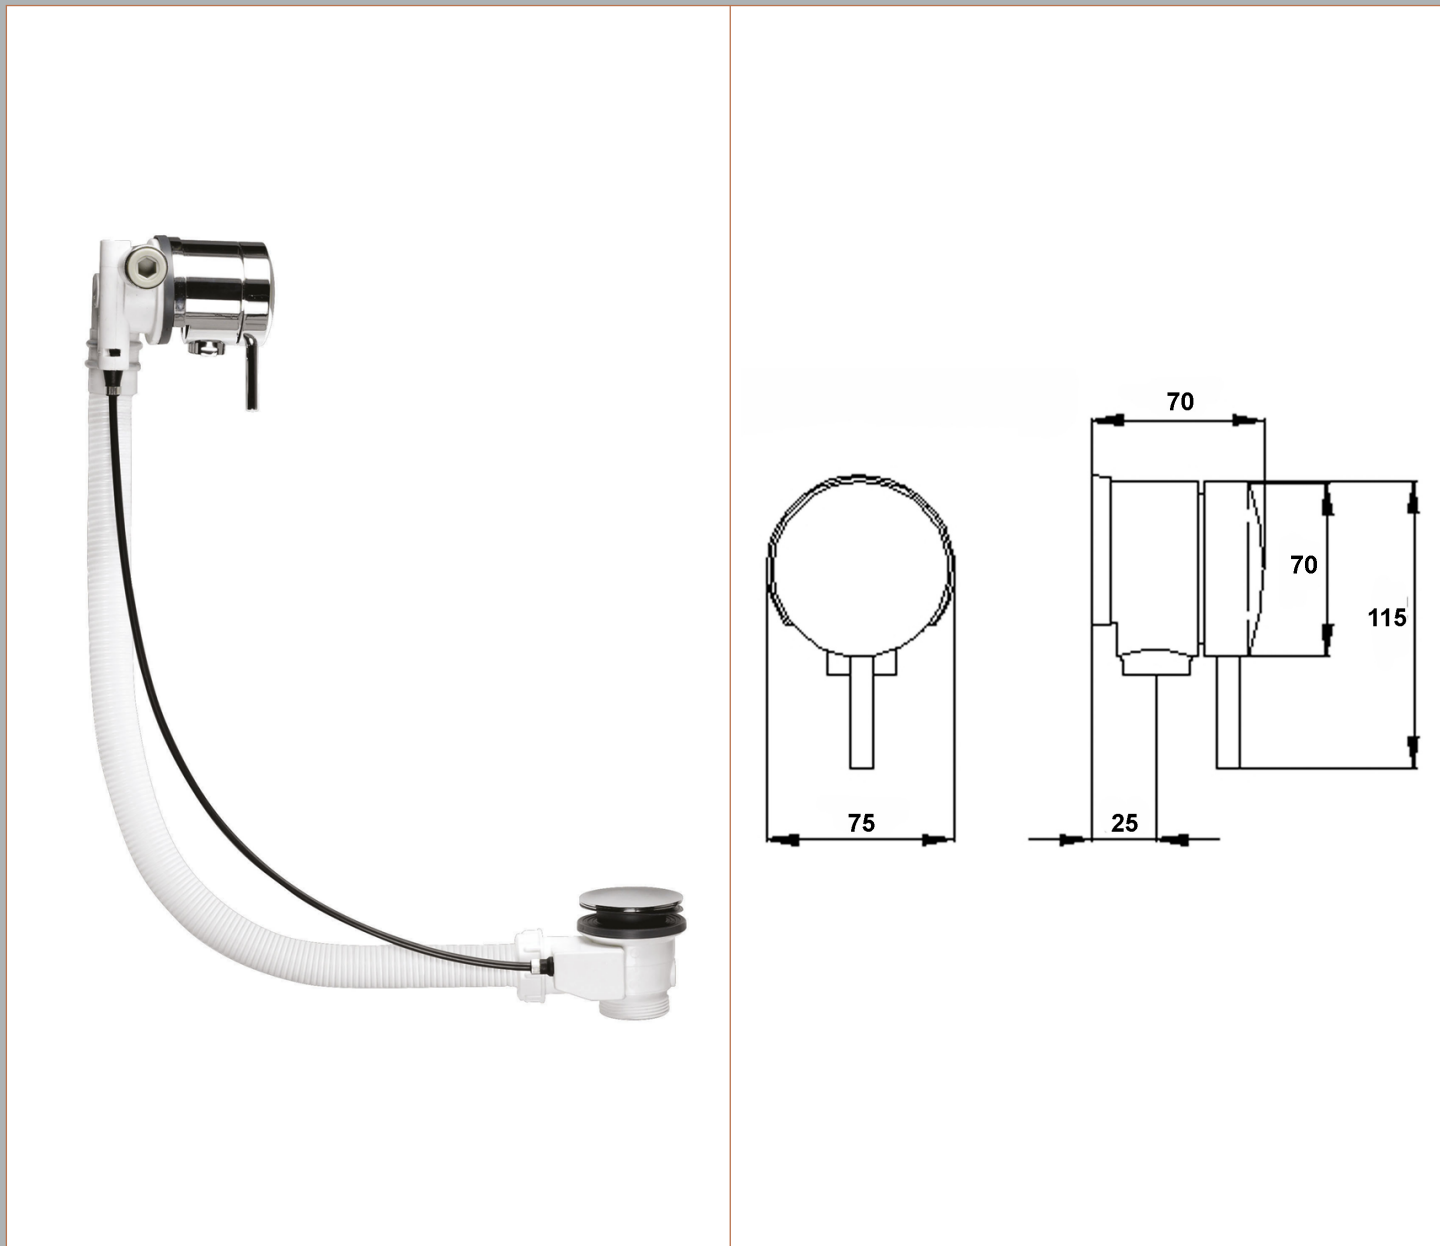

Sales Code: E358

Description: Freeflow Bath Filler Puw & Overflow

**Product Dimensions**

Length (mm):	
Width (mm):	70
Height (mm):	115
Depth (mm):	70
Nett Weight (kg):	1

**Packaging Dimensions**

Height (mm):	420
Width (mm):	155
Depth (mm):	120
Gross Weight (kg):	1.14

**Packaging Data**

Box Colour:	White Cardboard Box
Box Qty:	1
Label Size:	100 x 50
Label Colour:	White Label
Label Qty:	2

**Outer Box Dimensions (If Applicable)**

Height (mm):	
Width (mm):	
Length (mm):	
Depth (mm):	
Gross Weight (kg):	23
Barcode:	5055146127888

**Product Details**

Country of Origin:	China
Fitting Instruction:	No
CE Certification:	N/A
Product Material:	Brass
Heating Element Wattage:	Not Applicable
Colour/Finish:	Chrome
Product Diameter:	75mm
Connection Size:	11/2"