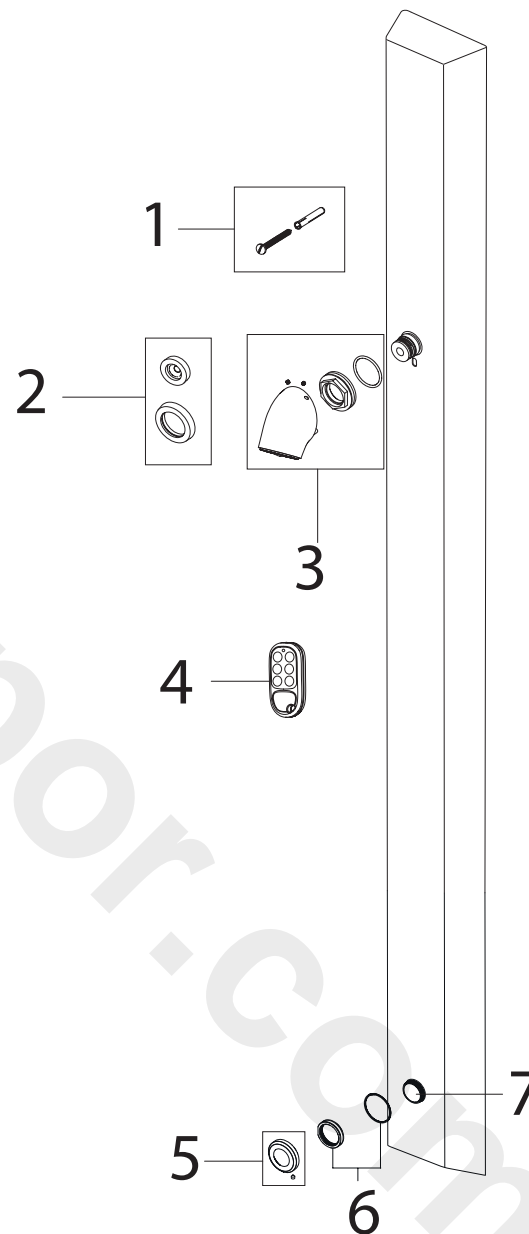

Product Code: TFP3004IR

Revision: D1

1	Fixing Kit
2	Blanking Inserts
3	Shower Head
4	Remote Control
5	Collar for the sensor
6	Nut and Oring
7	Sensor