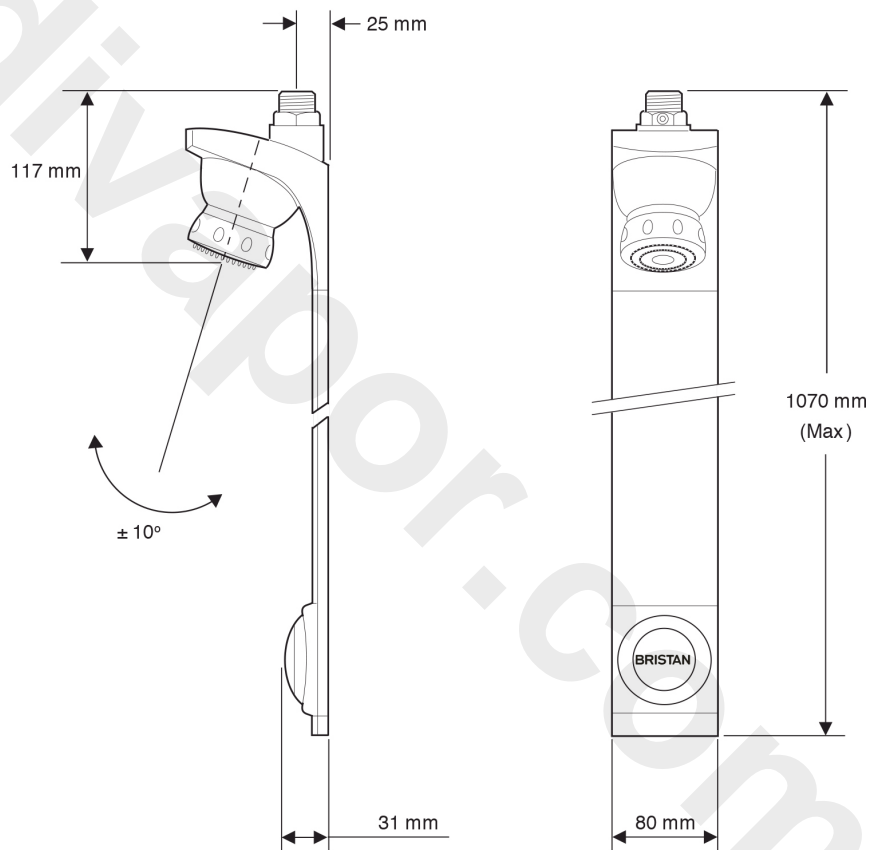

### Specification

Style:	Contemporary
Finish/Colour:	Chrome
Main Construction Material:	Steel
No of Controls:	1
Shower Type:	Timed Flow Shower
Maximum Static Pressure: (bar)	10
Plumbing System Suitability:	All - Ideally Balanced
Working Pressure Range:	Min. 0.1 Bar - Max. 5.0 Bar
Connection Inlet:	3/4" BSP male telescopic connection
Connection Outlet:	N/A
Check Valve Included:	No
Flow Type:	Single Flow

### Features:

- Supplied pre-plumbed and ready for connection to a pre-blended supply
- Water saving push button operation with timed flow
- Vandal resistant shower head with adjustable spray angle
- Easy installation
- 15mm inlet connection

### Dimensions (measurements in mm)