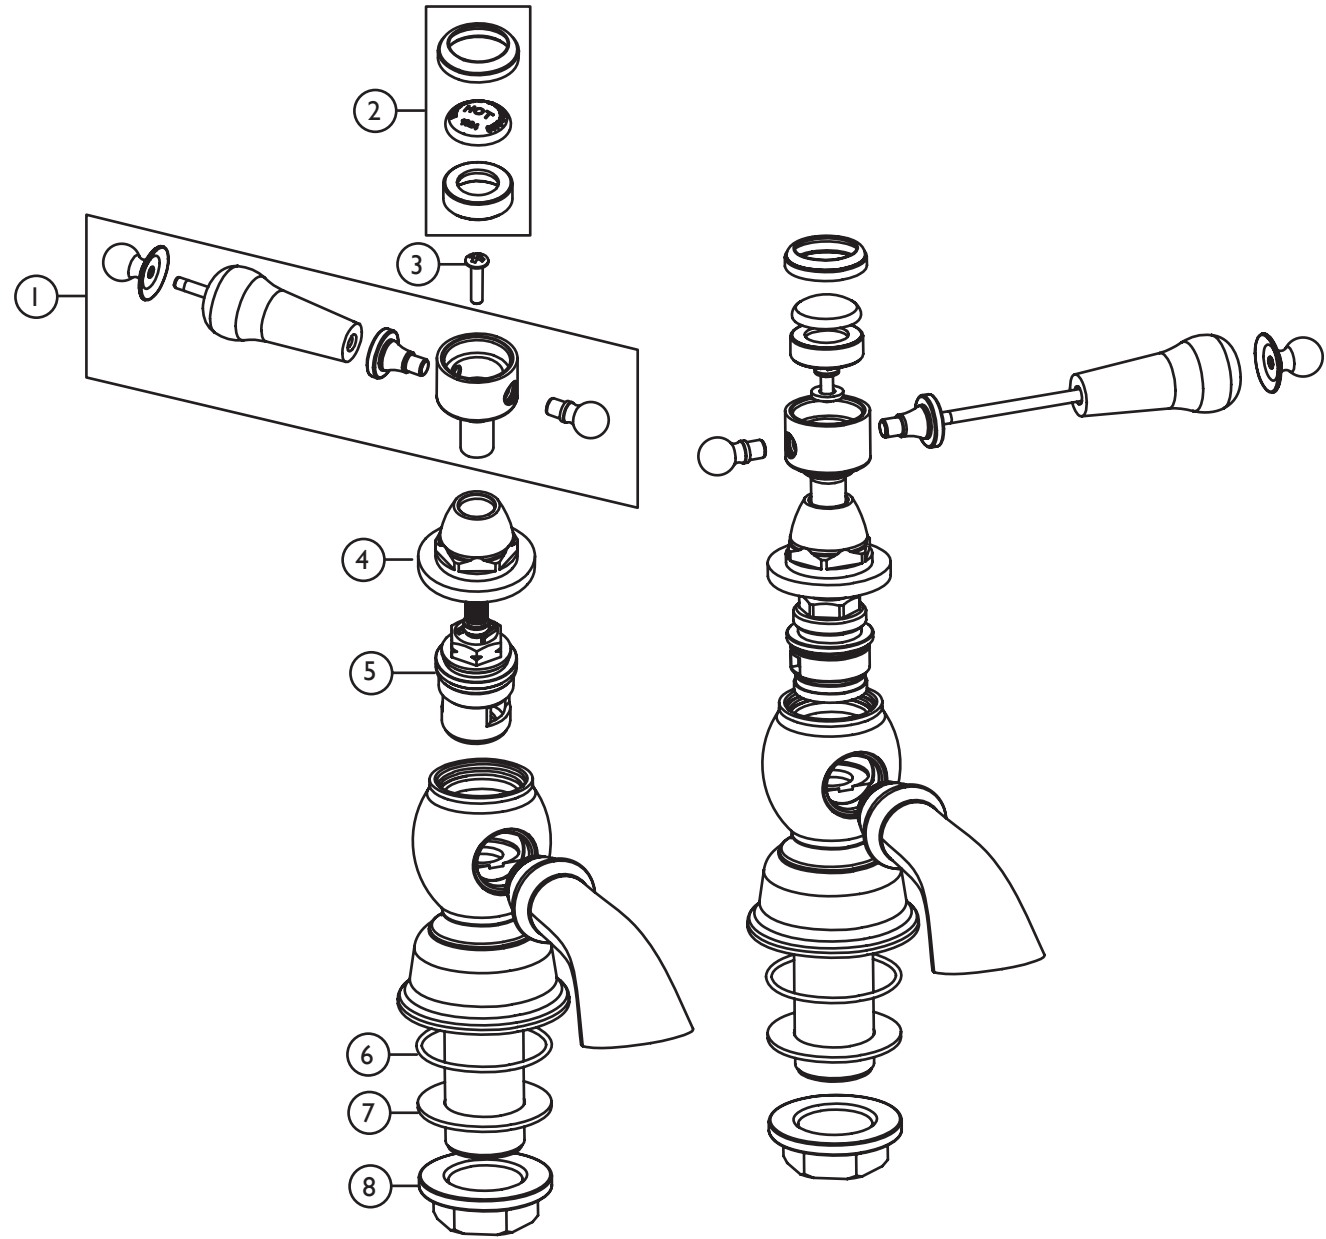

Product Code: TGRC01/TGRG01

Revision: D2

| | |
|---|------------------------|
| 1 | Handle (Pair) |
| 2 | Indice |
| 3 | Screw Handle |
| 4 | Shroud |
| 5 | 1/4 Turn 1/2" CD Valve |
| 6 | O-Ring |
| 7 | Washer |
| 8 | Backnut |