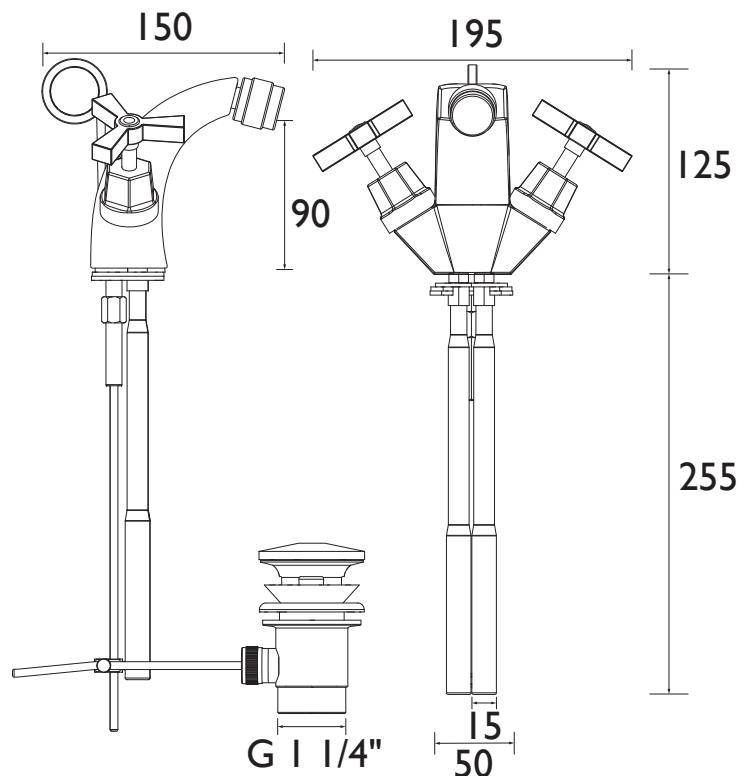

Features:

- Chrome Plated to BS EN 248
- Supplied With Pop-Up Waste
- Compatible with low pressure water systems, optimised for UK market
- Quarter turn ceramic discs - for smooth operation and added durability
- Available in a selection of finishes

Product Certifications:

Additional Information:

Other Products in the Gracechurch range include:

- Basin Taps
- Basin Mixer
- Bidet Mixer
- Bath Taps
- Bath Shower Mixer

Available in Chrome and Chrome with Mother of Pearl

Specification

Product Type:	Bathroom Taps
Main Construction Material:	Brass
Mount Type:	Deck Mounted
Handle Type:	Crosshead
Connection Inlet:	15mm Copper Tails
Connection Outlet:	Open
Number of Tap Holes:	1
Valve/Cartridge Type:	Quarter Turn Ceramic Disc
Plumbing System Requirements:	All - Ideally Balanced
Working Pressure Range:	Min. 0.2 Bar, Max. 5.0 Bar
Maximum Hot Water Temperature: °C	65
Maximum Static Pressure: (bar)	10
Flow Type:	Single Flow
Isolation Included:	No

Dimensions (measurements in mm)

Flow Rates (l/min)

System Pressure (bar)	0.2	0.5	1	2	3	5
TGRDC05	11.7	18.49	26.15	37	45.3	58.48