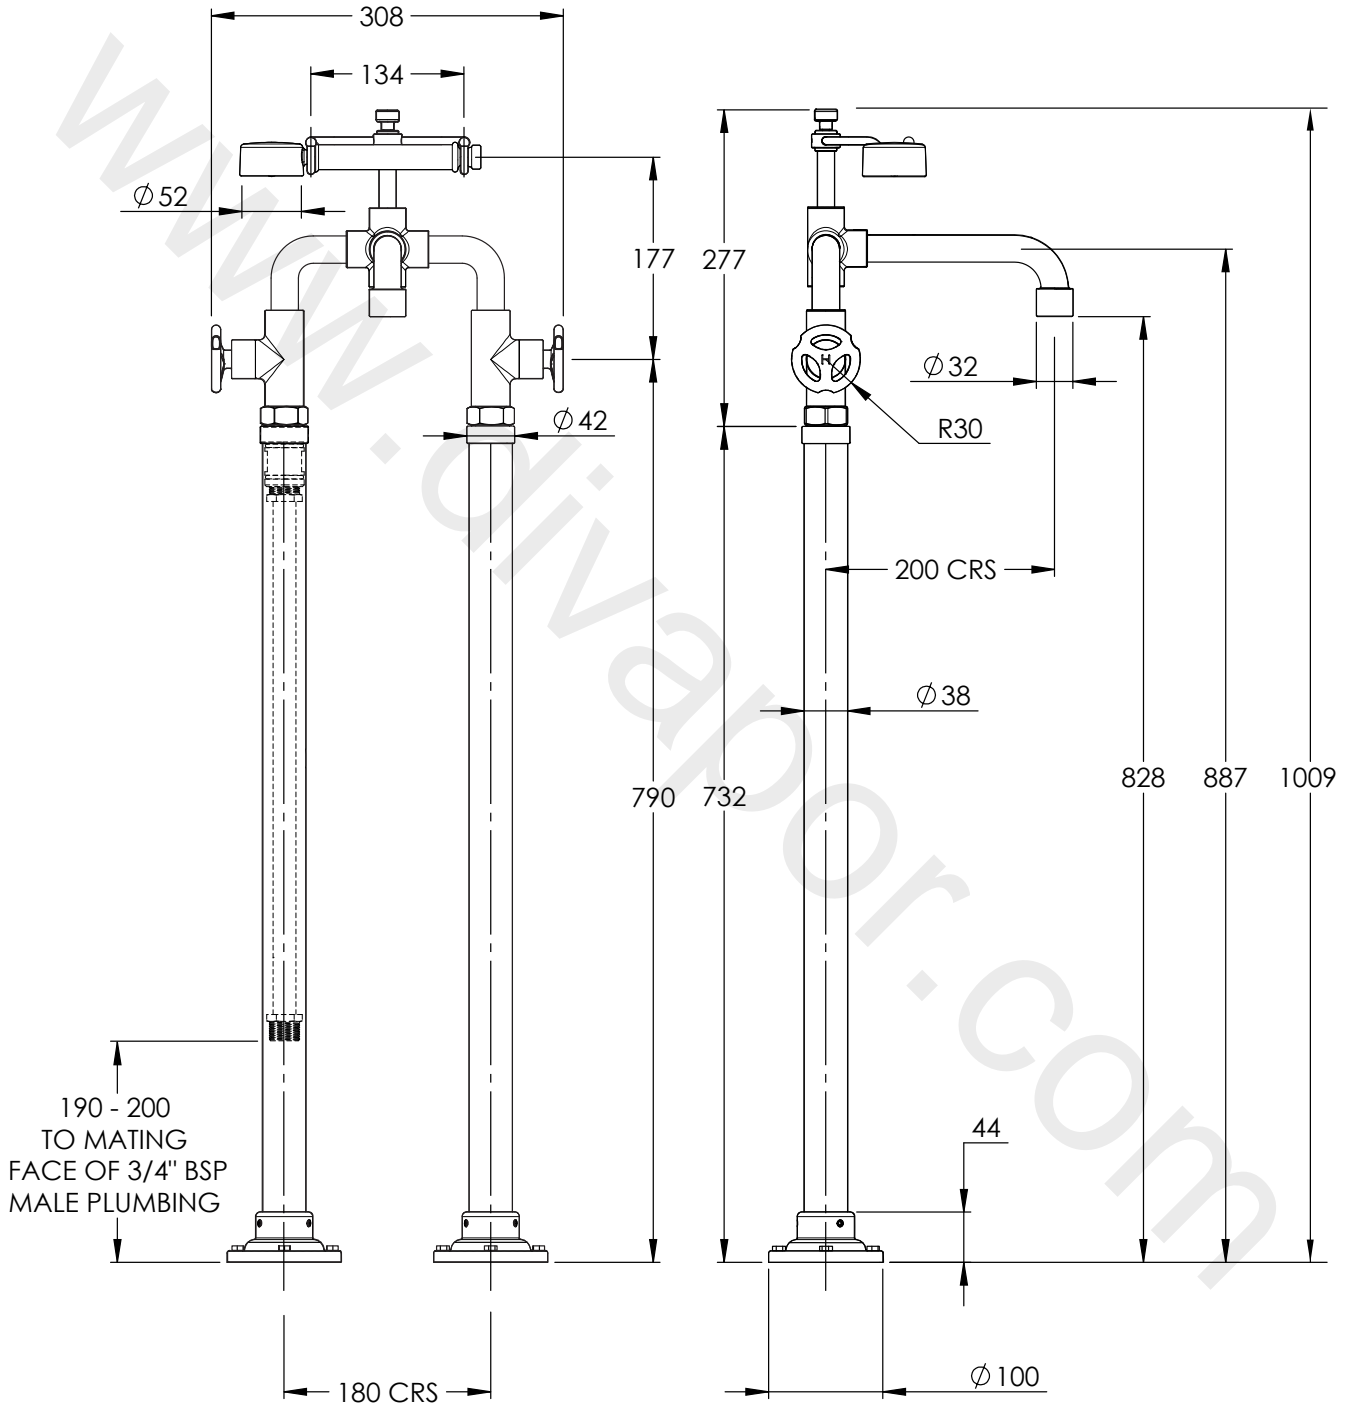

LEFROY BROOKS

IBROC HOUSE ESSEX ROAD
HODDESDON HERTS EN11 0QS UK
T: +44 (0)1992 708 316 F: +44 (0)1992 708 317

TH1044

TEN TEN BATH SHOWER MIXER WITH HANDWHEELS
ON STANDPIPES

DIMENSIONAL DATA SHEET

DATE: 10/03/17

REVISION: A

COPYRIGHT © LBIP LTD. ALL RIGHTS RESERVED

DIMENSIONS IN MILLIMETRES

WHILST EVERY EFFORT IS MADE TO ENSURE THE ACCURACY OF THESE DATA SHEETS THEY ARE SUBJECT TO CHANGE WITHOUT NOTICE AS PART OF THE COMPANY'S PRODUCT DEVELOPMENT PROCESS