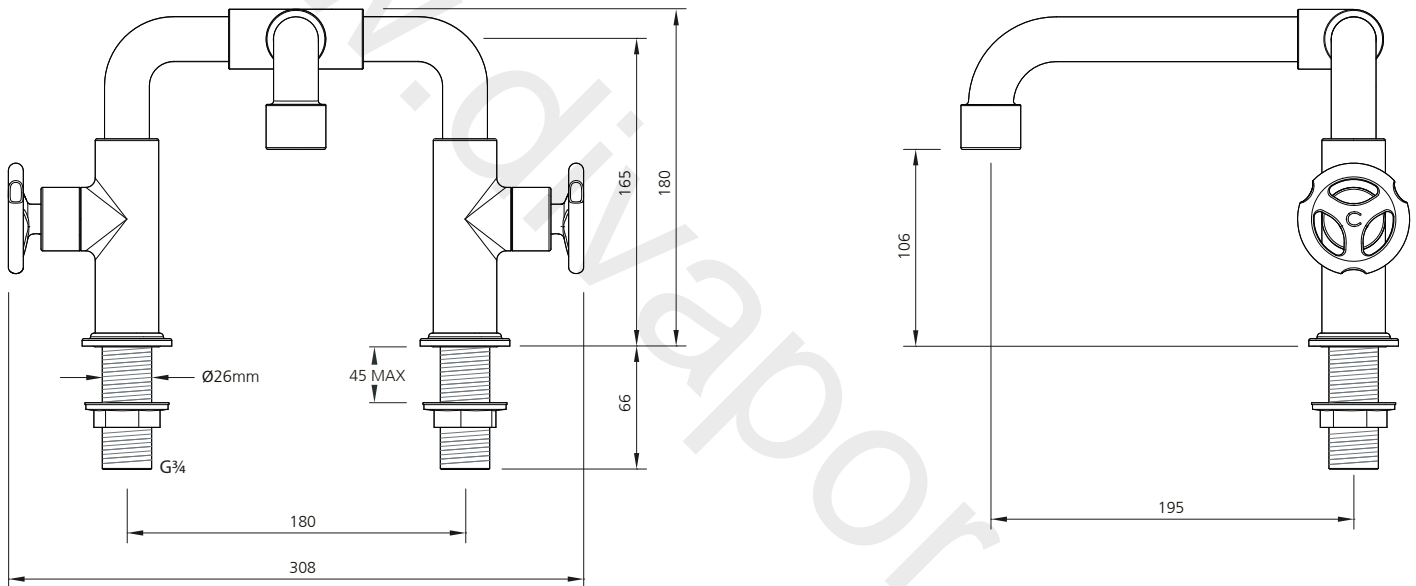

LEFROY BROOKS

1 BROOK HOUSE ESSEX ROAD
HODDESDON HERTS EN11 0QS UK
T: +44 (0)1992 708 316 F: +44 (0)1992 708 317

TH1117

TEN TEN DECK MOUNTED BATH BRIDGE MIXER
WITH HANDWHEELS

DIMENSIONAL DATA SHEET

DATE: 07/12/16

REVISION: B

COPYRIGHT © LBIP LTD. ALL RIGHTS RESERVED

DIMENSIONS IN MILLIMETRES

WHILST EVERY EFFORT IS MADE TO ENSURE THE ACCURACY OF THESE DATA SHEETS THEY ARE SUBJECT TO CHANGE WITHOUT NOTICE AS PART OF THE COMPANY'S PRODUCT DEVELOPMENT PROCESS