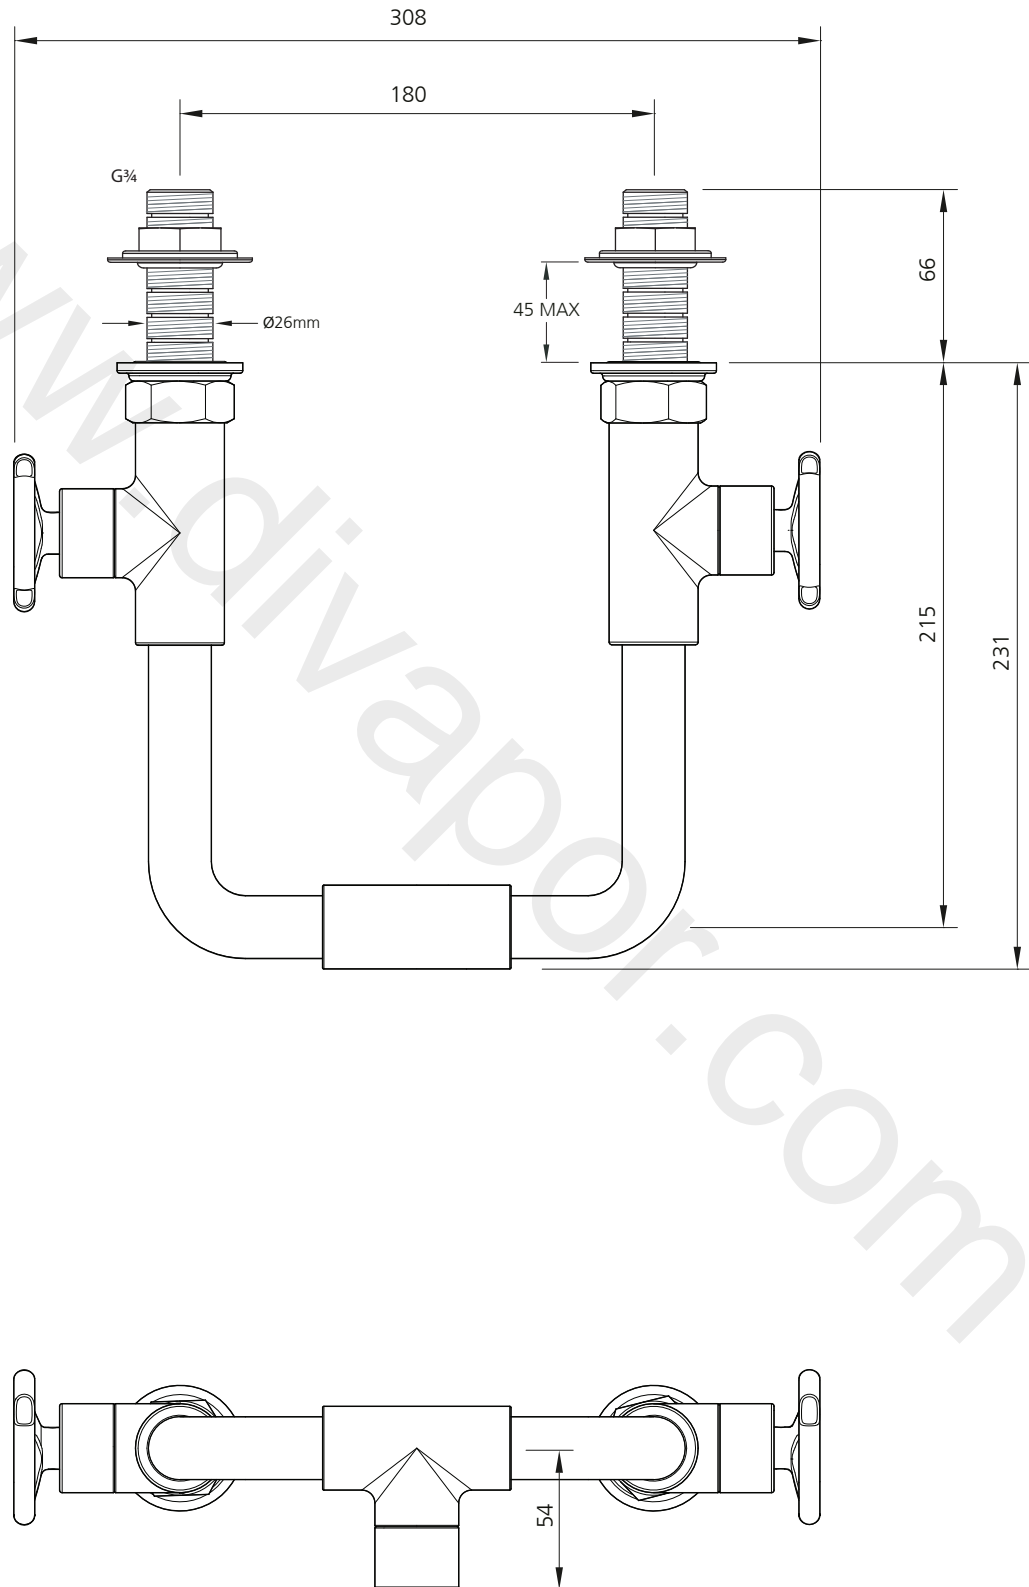

# TH1157

TEN TEN WALL MOUNTED BATH BRIDGE MIXER  
WITH HANDWHEELS

DIMENSIONAL DATA SHEET

DATE: 12/08/19

REVISION: B

COPYRIGHT © LBIP LTD. ALL RIGHTS RESERVED

DIMENSIONS IN MILLIMETRES

WHILST EVERY EFFORT IS MADE TO ENSURE THE ACCURACY OF THESE DATA SHEETS THEY ARE SUBJECT TO CHANGE WITHOUT NOTICE AS PART OF THE COMPANY'S PRODUCT DEVELOPMENT PROCESS