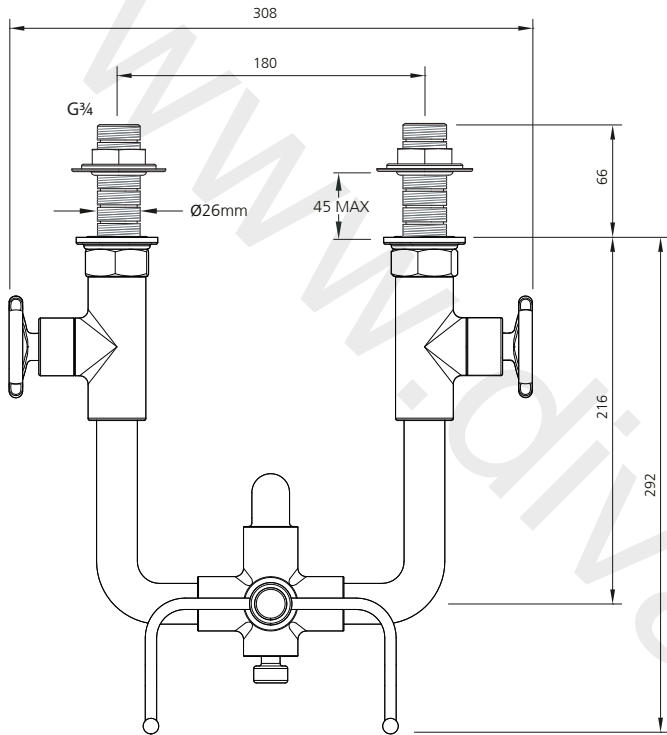

LEFROY BROOKS

IBROC HOUSE ESSEX ROAD
HODDESDON HERTS EN11 0QS UK
T: +44 (0)1992 708 316 F: +44 (0)1992 708 317

TH1161

TEN TEN WALL MOUNTED BATH SHOWER
MIXER WITH HANDWHEELS

DIMENSIONAL DATA SHEET

DATE: 12/08/19

REVISION: B

DIMENSIONS IN MILLIMETRES