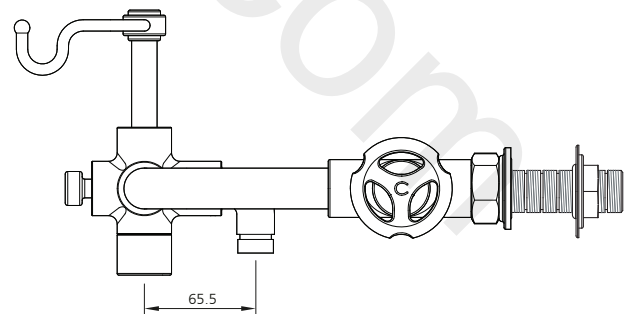

LEFROY BROOKS

IBROC HOUSE ESSEX ROAD
HODDESDON HERTS EN11 0QS UK
T: +44 (0)1992 708 316 F: +44 (0)1992 708 317

TH1161

TEN TEN WALL MOUNTED BATH SHOWER
MIXER WITH HANDWHEELS

DIMENSIONAL DATA SHEET

DATE: 12/08/19

REVISION: B

DIMENSIONS IN MILLIMETRES