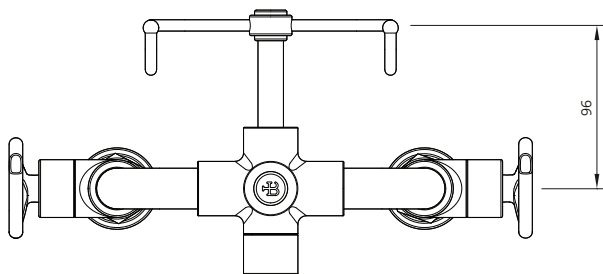

LEFROY BROOKS

IBROC HOUSE ESSEX ROAD
HODDESDON HERTS EN11 0QS UK
T: +44 (0)1992 708 316 F: +44 (0)1992 708 317

TH1161

TEN TEN WALL MOUNTED BATH SHOWER
MIXER WITH HANDWHEELS

DIMENSIONAL DATA SHEET

DATE: 12/08/19

REVISION: B

DIMENSIONS IN MILLIMETRES