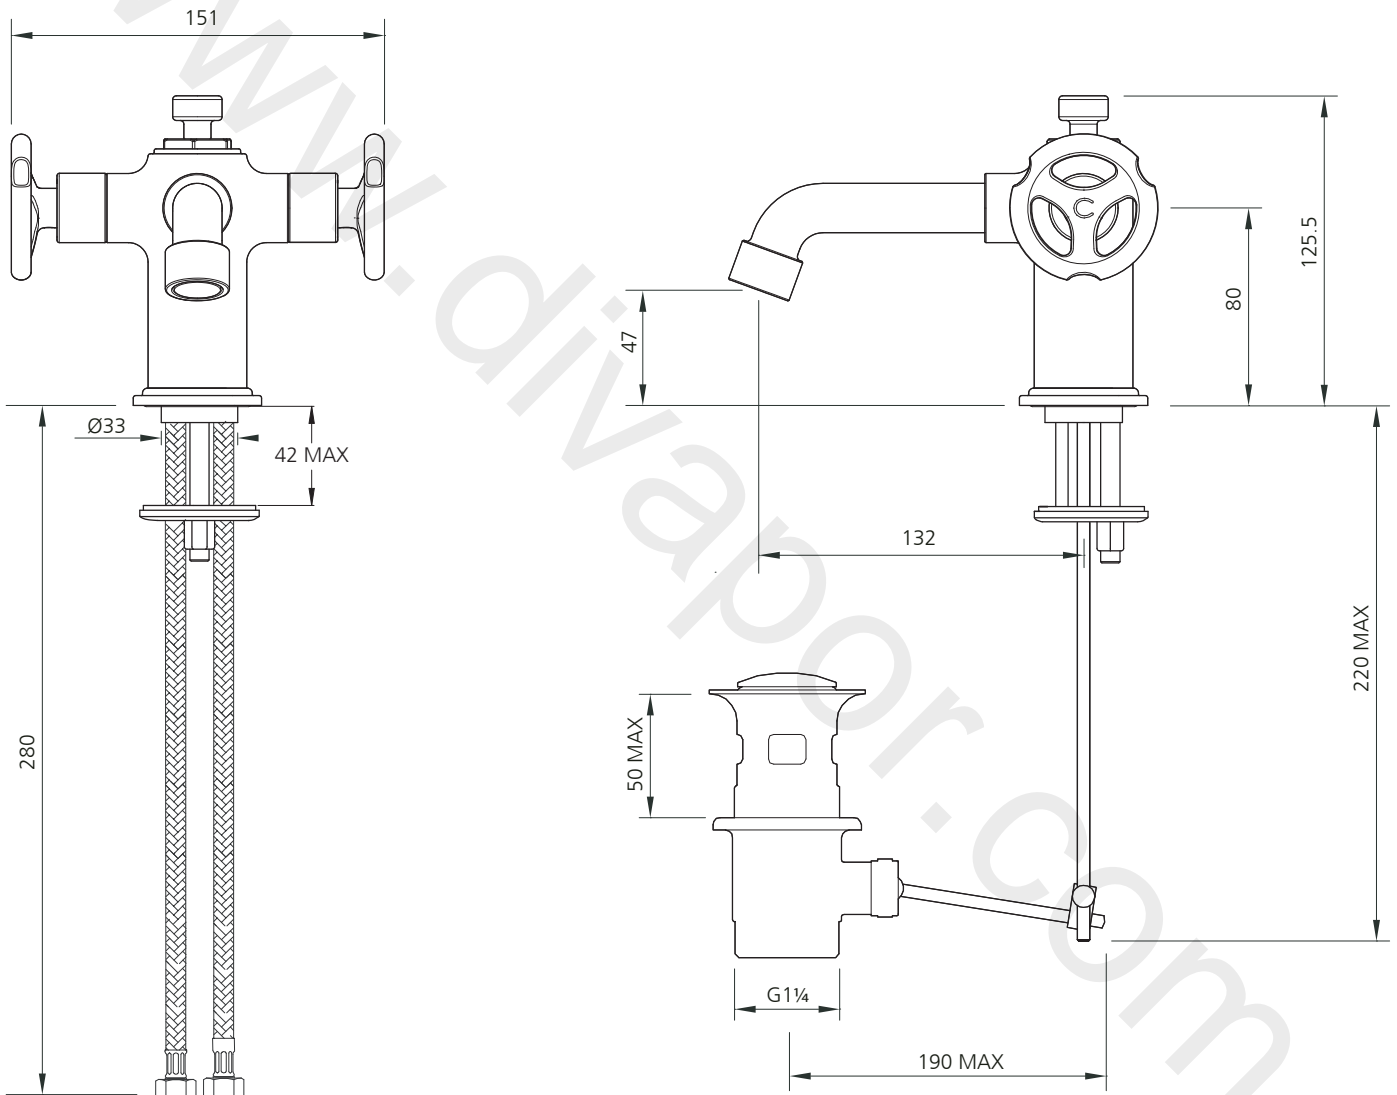

LEFROY BROOKS

IBROC HOUSE ESSEX ROAD
HODDESDON HERTS EN11 0QS UK
T: +44 (0)1992 708 316 F: +44 (0)1992 708 317

TH1188

TEN TEN MONOBASIN MIXER WITH
HANDWHEELS

DIMENSIONAL DATA SHEET

DATE: 12/08/19

REVISION: C

COPYRIGHT © LBIP LTD. ALL RIGHTS RESERVED

DIMENSIONS IN MILLIMETRES

WHILST EVERY EFFORT IS MADE TO ENSURE THE ACCURACY OF THESE DATA SHEETS THEY ARE SUBJECT TO CHANGE WITHOUT NOTICE AS PART OF THE COMPANY'S PRODUCT DEVELOPMENT PROCESS