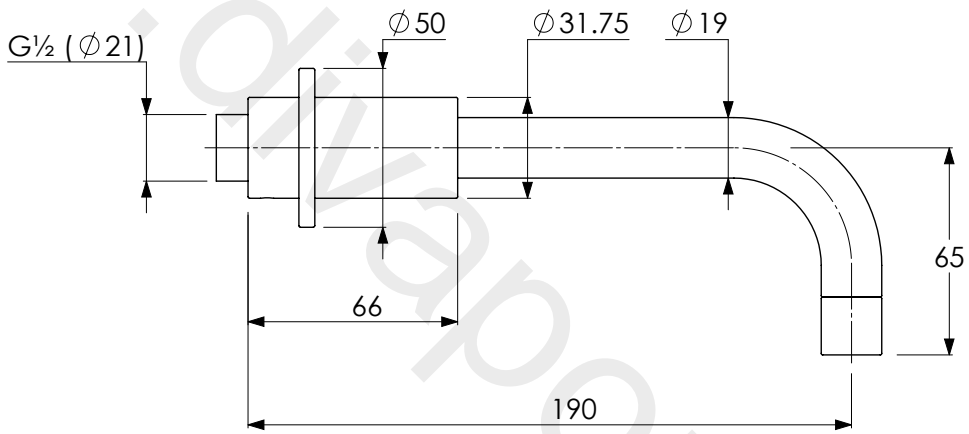

# TH1210

TEN TEN 3 HOLE WALL MOUNTED BASIN MIXER

DIMENSIONAL DATA SHEET

DATE: 26/08/2020

REVISION: A

DIMENSIONS IN MILLIMETRES

WHILST EVERY EFFORT IS MADE TO ENSURE THE ACCURACY OF THESE DATA SHEETS THEY ARE SUBJECT TO CHANGE WITHOUT NOTICE AS PART OF THE COMPANY'S PRODUCT DEVELOPMENT PROCESS