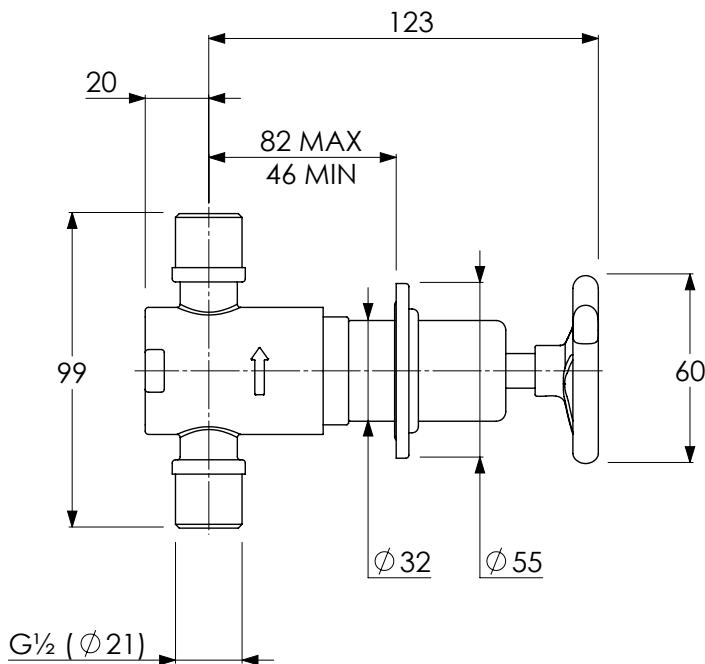

# TH1210

TEN TEN 3 HOLE WALL MOUNTED BASIN MIXER

DIMENSIONAL DATA SHEET

DATE: 26/08/2020

REVISION: A

DIMENSIONS IN MILLIMETRES

WHILST EVERY EFFORT IS MADE TO ENSURE THE ACCURACY OF THESE DATA SHEETS THEY ARE SUBJECT TO CHANGE WITHOUT NOTICE AS PART OF THE COMPANY'S PRODUCT DEVELOPMENT PROCESS