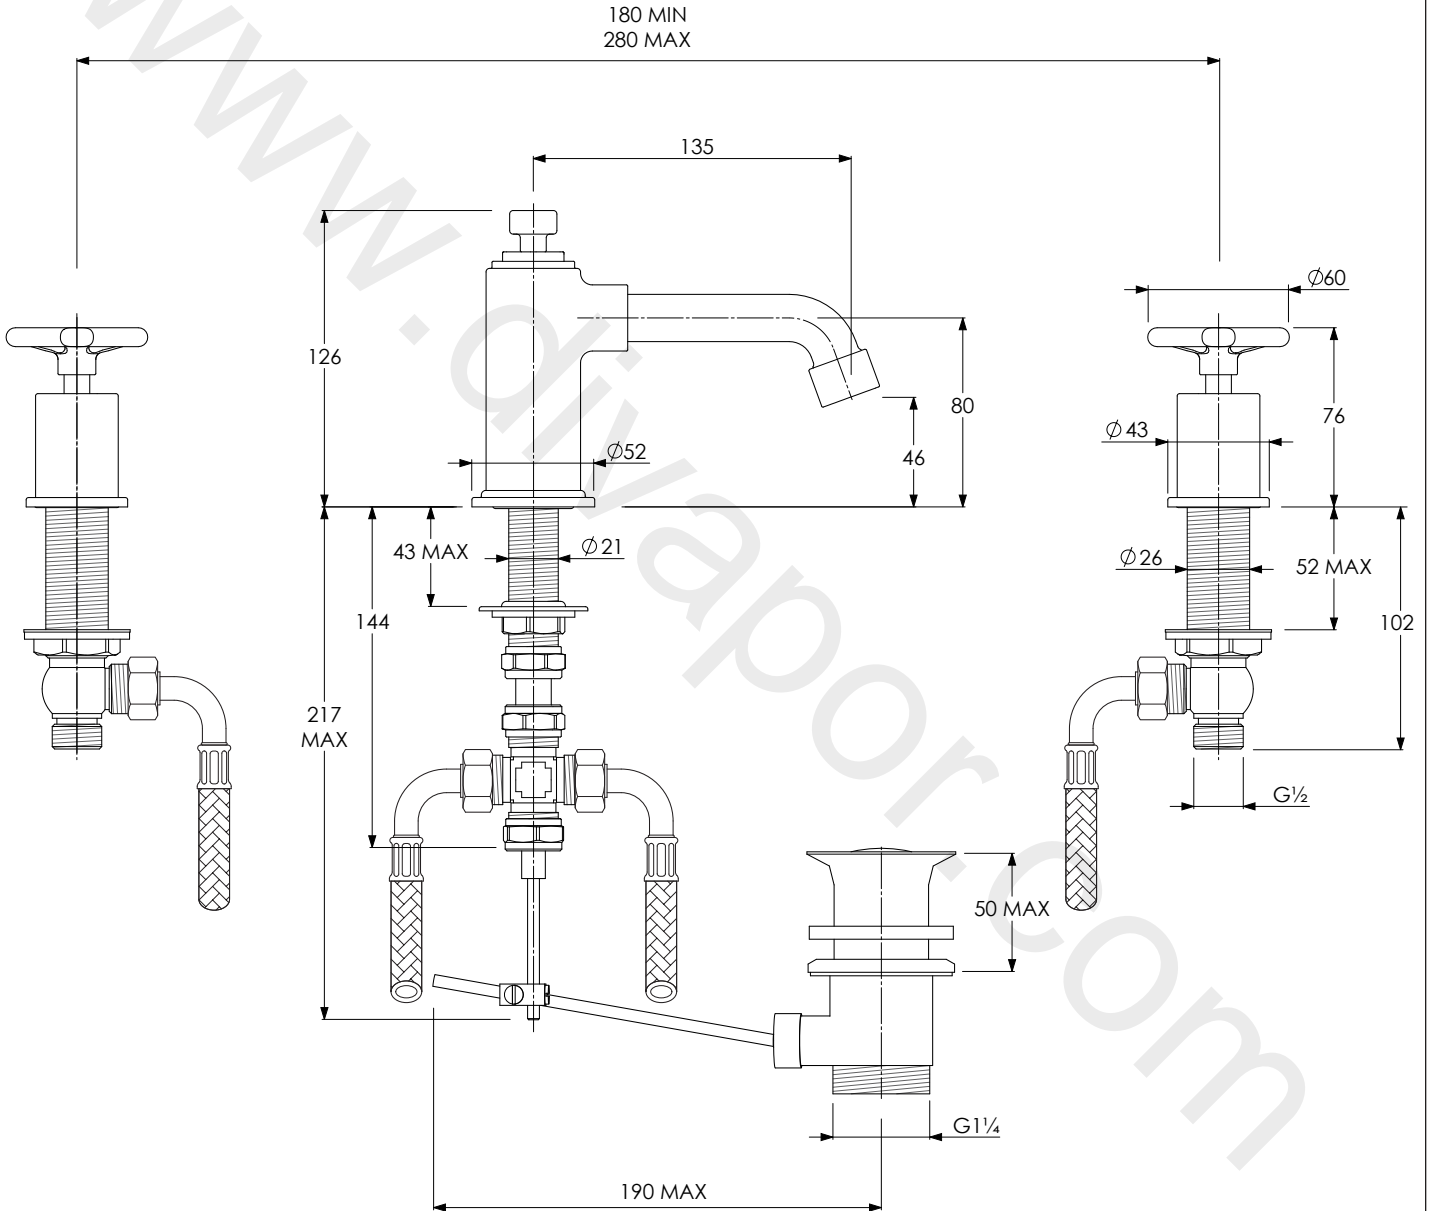

LEFROY BROOKS

IBROC HOUSE ESSEX ROAD
HODDESDON HERTS EN11 0QS UK
T: +44 (0)1992 708 316 F: +44 (0)1992 708 317

TH1233

TEN TEN THREE HOLE BASIN MIXER WITH
HANDWHEELS

DIMENSIONAL DATA SHEET

DATE: 02/01/2019

REVISION: D

COPYRIGHT © LBP LTD. ALL RIGHTS RESERVED

DIMENSIONS IN MILLIMETRES

WHILST EVERY EFFORT IS MADE TO ENSURE THE ACCURACY OF THESE DATA SHEETS THEY ARE SUBJECT TO CHANGE WITHOUT NOTICE AS PART OF THE COMPANY'S PRODUCT DEVELOPMENT PROCESS