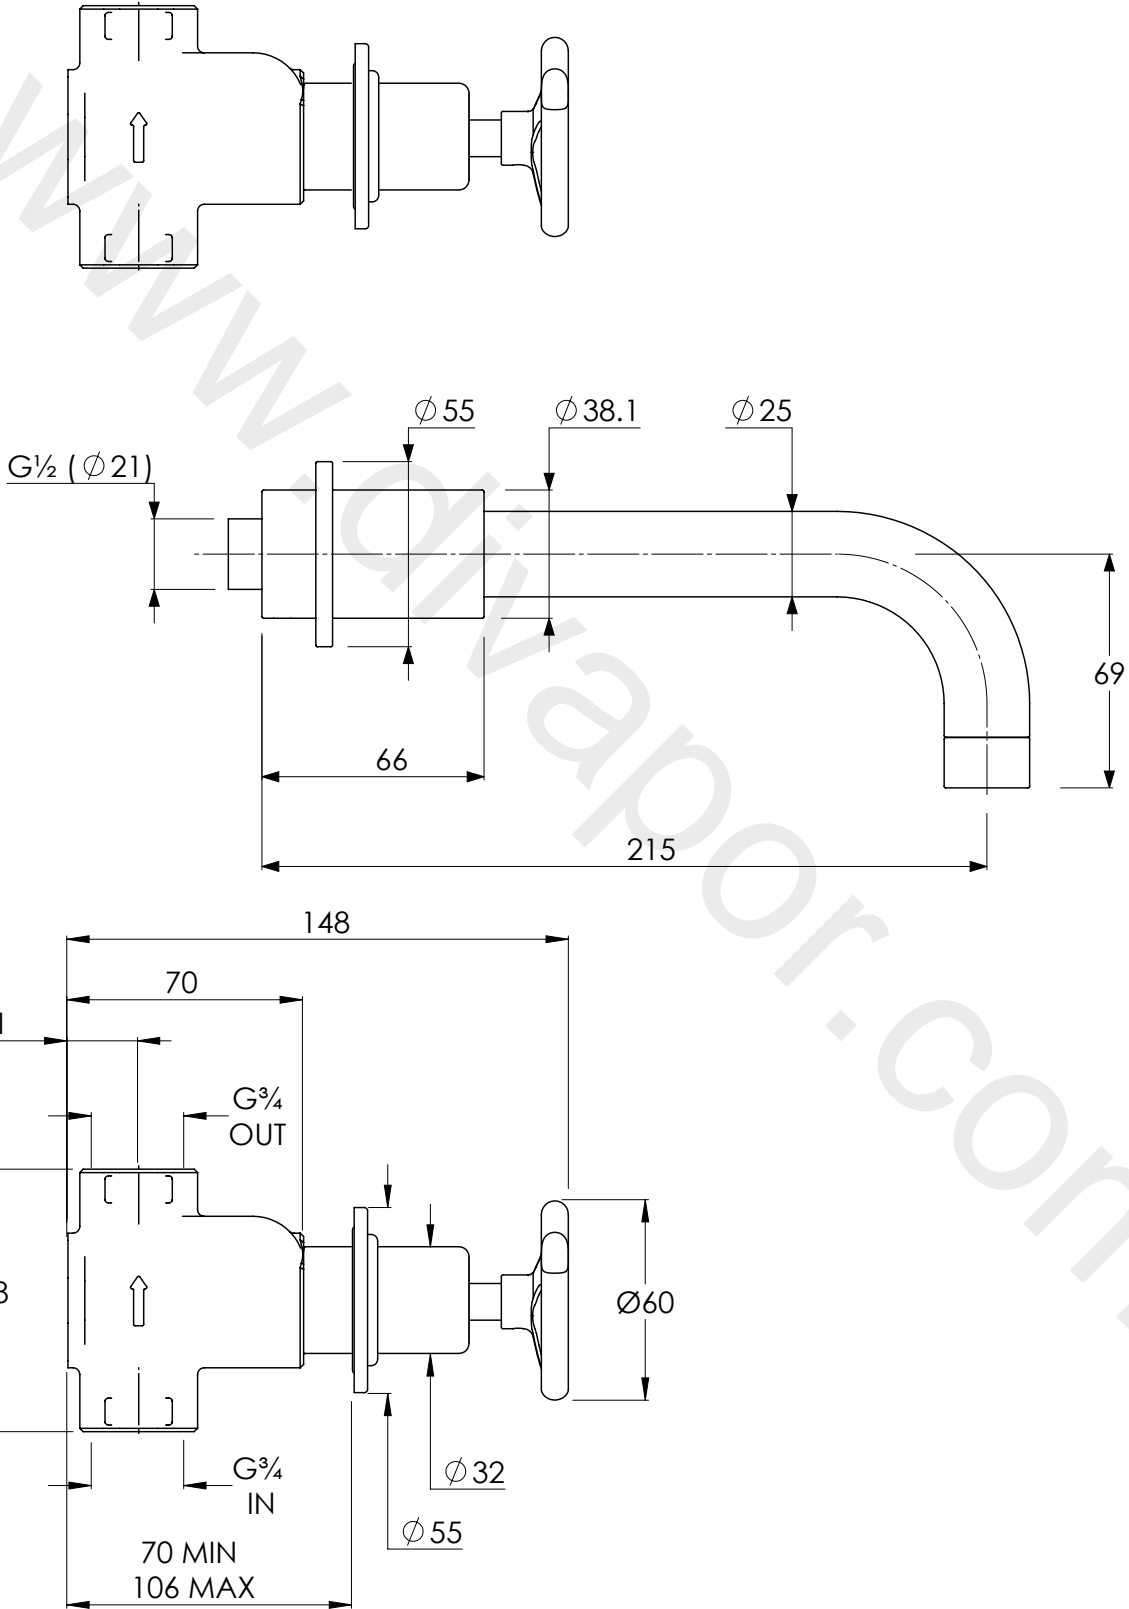

LEFROY BROOKS

IBROC HOUSE ESSEX ROAD
HODDESDON HERTS EN11 0QS UK
T: +44 (0)1992 708 316 F: +44 (0)1992 708 317

TH1258

TEN TEN 3 HOLE WALL MOUNTED BATH MIXER

DIMENSIONAL DATA SHEET

DATE: 26/08/2020

REVISION: A

DIMENSIONS IN MILLIMETRES

WHILST EVERY EFFORT IS MADE TO ENSURE THE ACCURACY OF THESE DATA SHEETS THEY ARE SUBJECT TO CHANGE WITHOUT NOTICE AS PART OF THE COMPANY'S PRODUCT DEVELOPMENT PROCESS