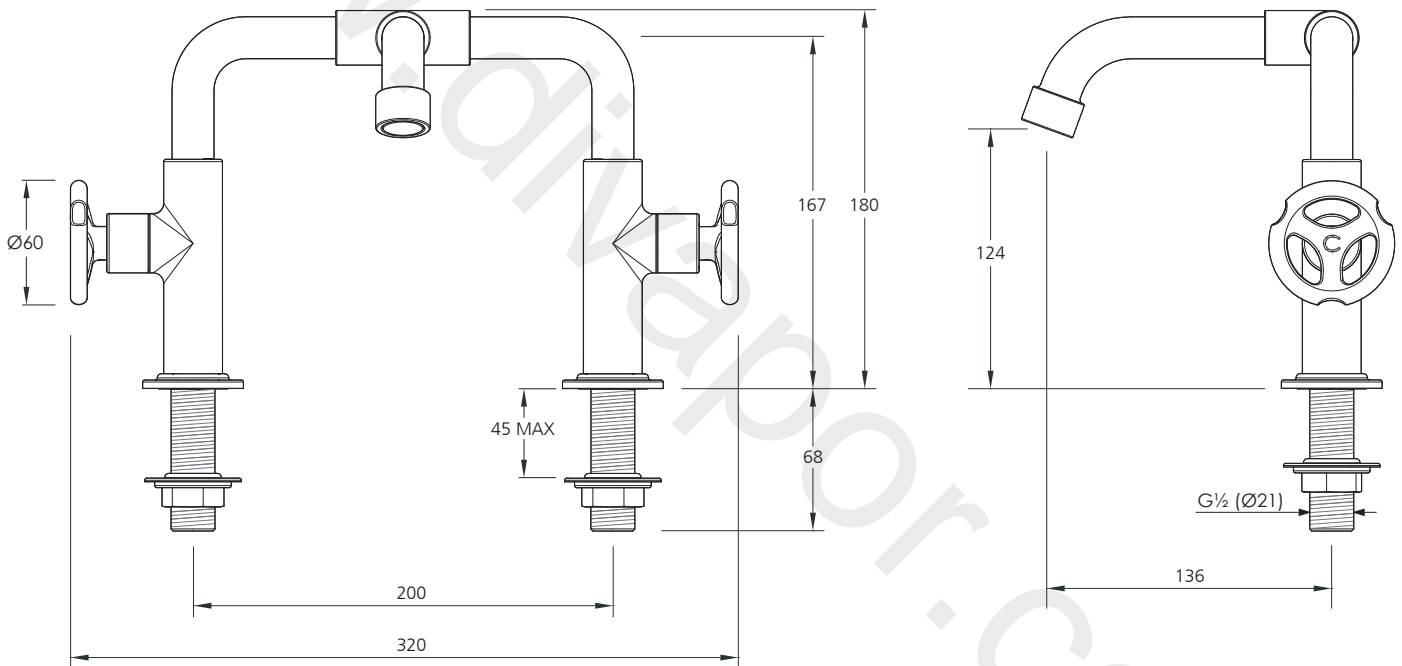

# TH9004

TEN TEN DECK MOUNTED BASIN BRIDGE MIXER  
WITH HANDWHEELS

DIMENSIONAL DATA SHEET

DATE: 06/04/18

REVISION: C

COPYRIGHT © LBIP LTD. ALL RIGHTS RESERVED

DIMENSIONS IN MILLIMETRES

WHILST EVERY EFFORT IS MADE TO ENSURE THE ACCURACY OF THESE DATA SHEETS THEY ARE SUBJECT TO CHANGE WITHOUT NOTICE AS PART OF THE COMPANY'S PRODUCT DEVELOPMENT PROCESS