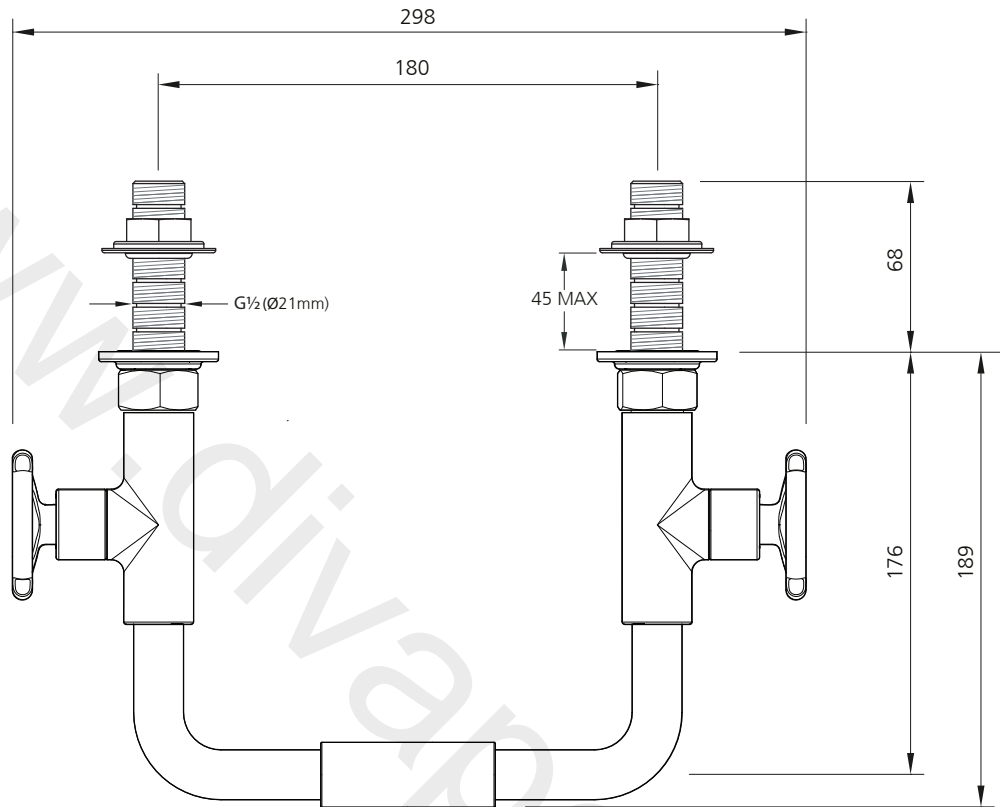

LEFROY BROOKS

IBROC HOUSE ESSEX ROAD
HODDESDON HERTS EN11 0QS UK
T: +44 (0)1992 708 316 F: +44 (0)1992 708 317

TH9005

TEN TEN WALL MOUNTED BASIN BRIDGE MIXER
WITH HANDWHEELS

DIMENSIONAL DATA SHEET

DATE: 07/12/16

REVISION: C

DIMENSIONS IN MILLIMETRES

WHILST EVERY EFFORT IS MADE TO ENSURE THE ACCURACY OF THESE DATA SHEETS THEY ARE SUBJECT TO CHANGE WITHOUT NOTICE AS PART OF THE COMPANY'S PRODUCT DEVELOPMENT PROCESS