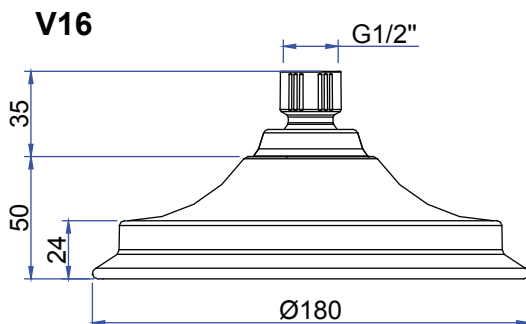

Maintenance

We do NOT recommend you use any household cleaners to clean the product. Because these cleaners change substance or formula too frequently. The product should be always cleaned only with soapy water and rinsed with clean water and dried with a soft cloth.