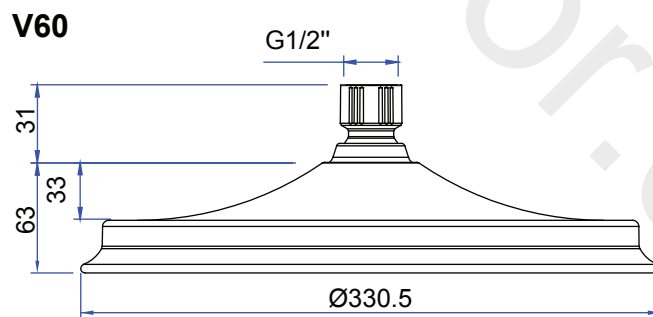

Maintenance

We do NOT recommend you use any household cleaners to clean the product. Because these cleaners change substance or formula too frequently. The product should be always cleaned only with soapy water and rinsed with clean water and dried with a soft cloth.