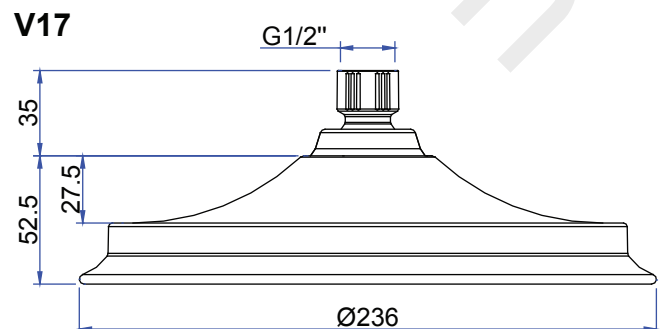

Maintenance

We do NOT recommend you use any household cleaners to clean the product. Because these cleaners change substance or formula too frequently. The product should be always cleaned only with soapy water and rinsed with clean water and dried with a soft cloth.