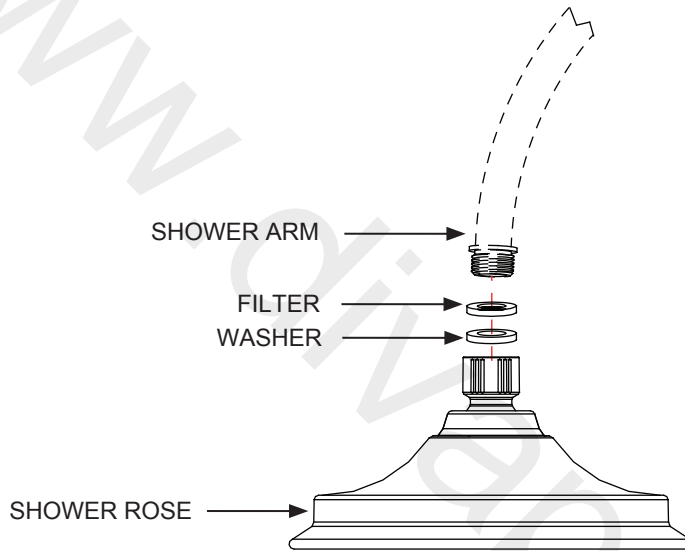

INSTALLATION INSTRUCTIONS

6" Shower Rose - **V16**

9" Shower Rose - **V17**

12" Shower Rose - **V60**

Important

- Please check this product immediately to ensure that it has not been damaged and is complete. Before installation, please make sure this product is the correct model and you have all the parts required for installation and using.
- Please read these instructions carefully and keep it for future reference.

Installation

Dimension