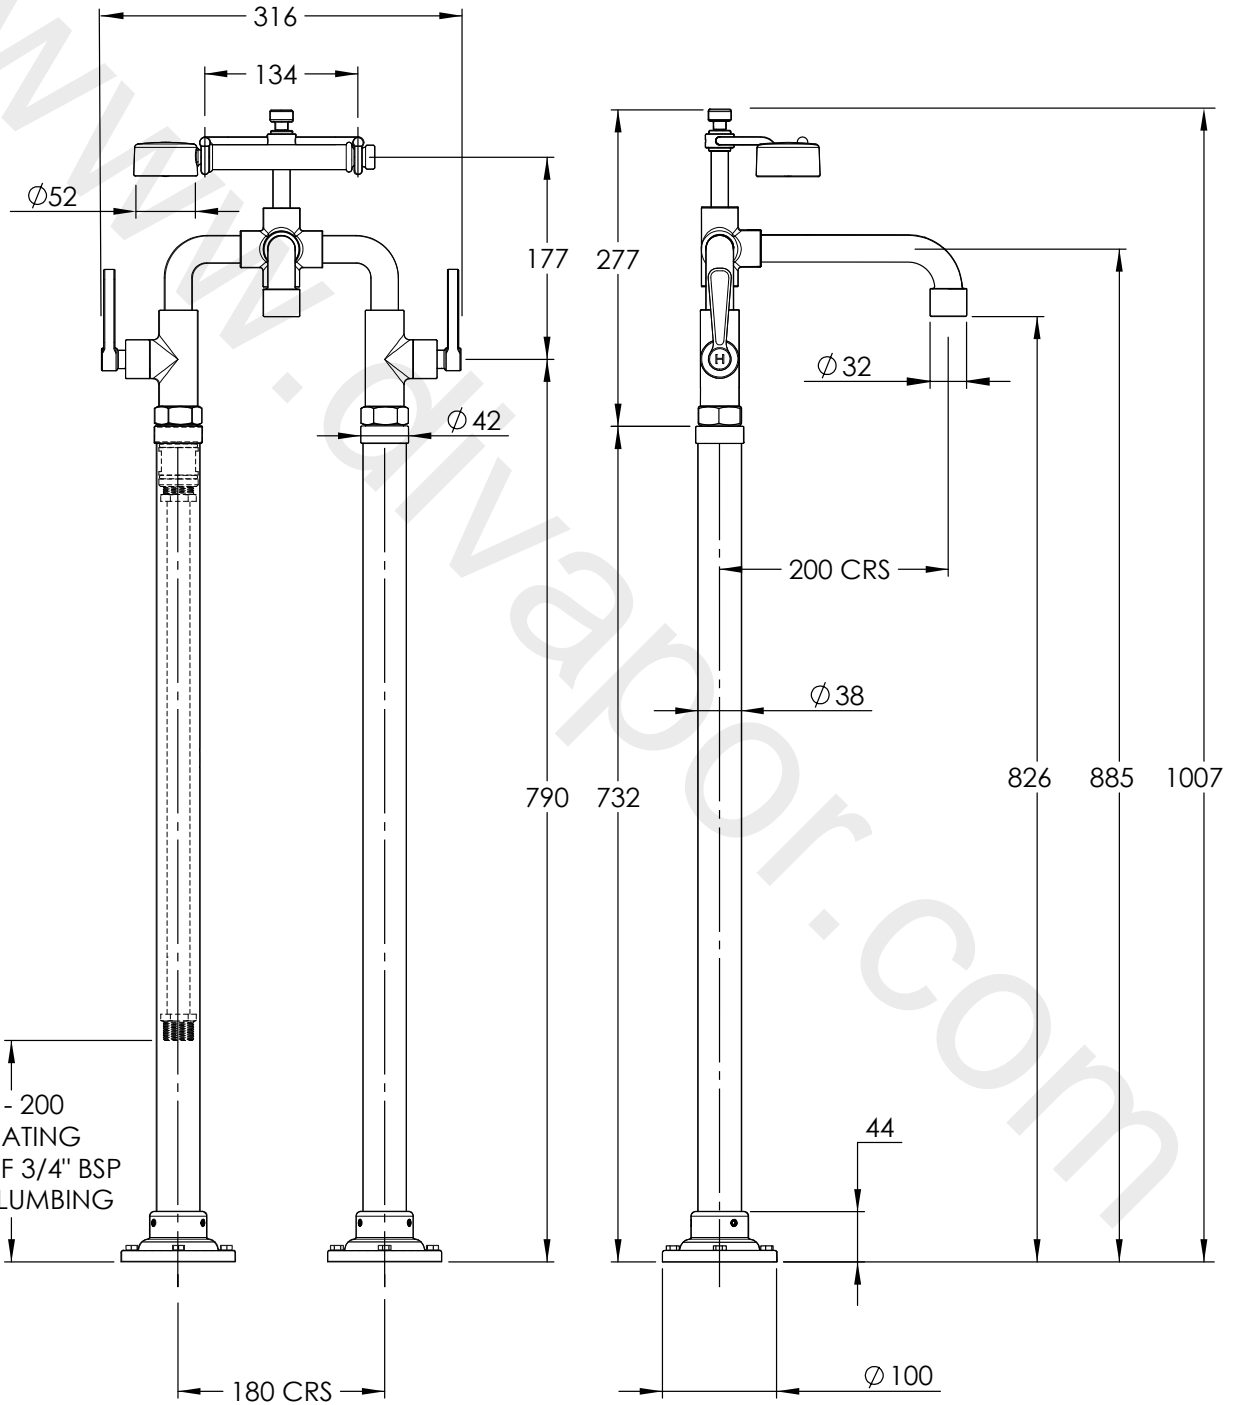

LEFROY BROOKS

IBROC HOUSE ESSEX ROAD
HODDESDON HERTS EN11 0QS UK
T: +44 (0)1992 708 316 F: +44 (0)1992 708 317

TL1044

TEN TEN BATH SHOWER MIXER WITH LEVERS ON
STANDPIPES

DIMENSIONAL DATA SHEET

DATE: 12/08/2019

REVISION: A

COPYRIGHT © LBIP LTD. ALL RIGHTS RESERVED

DIMENSIONS IN MILLIMETRES

WHILST EVERY EFFORT IS MADE TO ENSURE THE ACCURACY OF THESE DATA SHEETS THEY ARE SUBJECT TO CHANGE WITHOUT NOTICE AS PART OF THE COMPANY'S PRODUCT DEVELOPMENT PROCESS