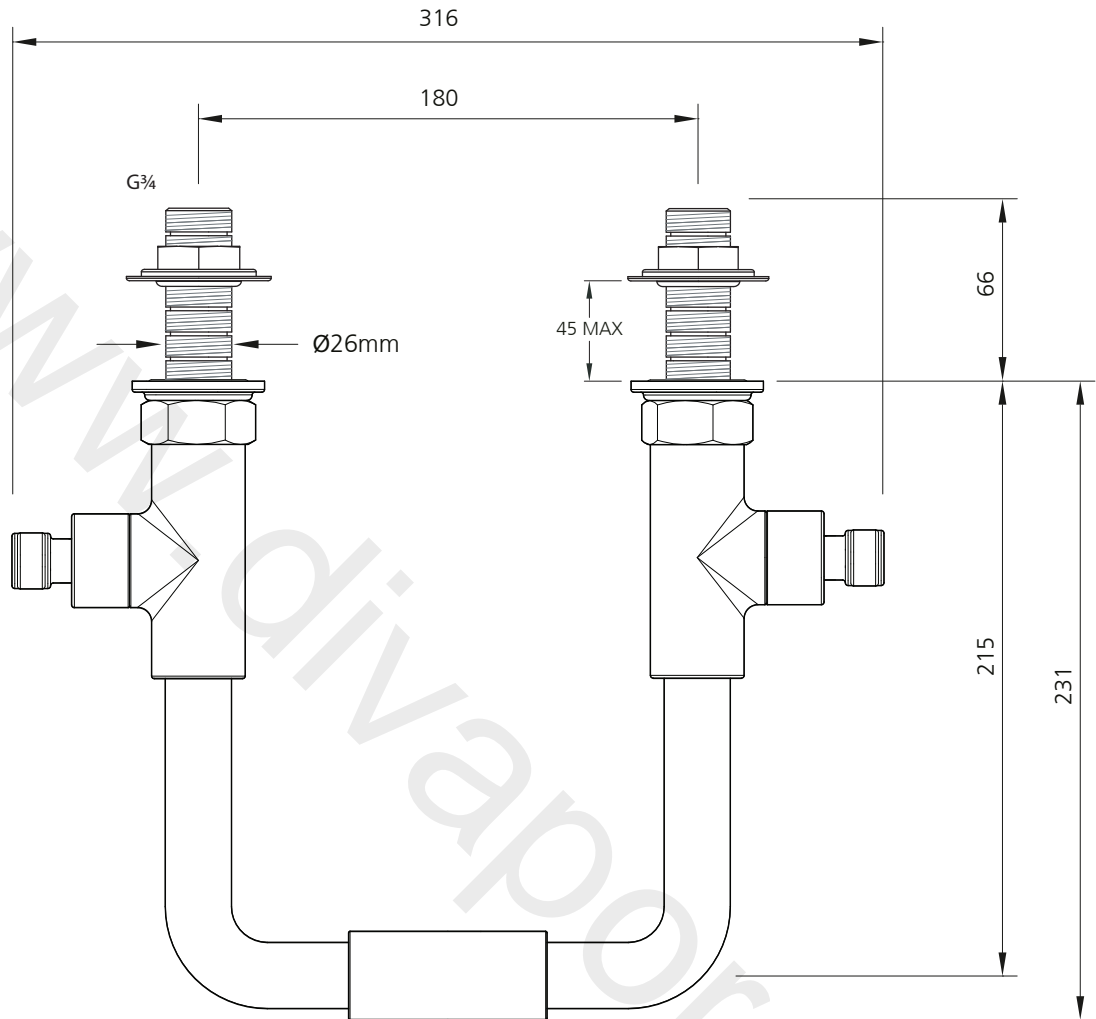

LEFROY BROOKS

IBROC HOUSE ESSEX ROAD
HODDESDON HERTS EN11 0QS UK
T: +44 (0)1992 708 316 F: +44 (0)1992 708 317

TL1157

TEN TEN WALL MOUNTED BATH BRIDGE MIXER
WITH LEVERS

DIMENSIONAL DATA SHEET

DATE: 12/08/19

REVISION: B

COPYRIGHT © LBIP LTD. ALL RIGHTS RESERVED

DIMENSIONS IN MILLIMETRES

WHILST EVERY EFFORT IS MADE TO ENSURE THE ACCURACY OF THESE DATA SHEETS THEY ARE SUBJECT TO CHANGE WITHOUT NOTICE AS PART OF THE COMPANY'S PRODUCT DEVELOPMENT PROCESS