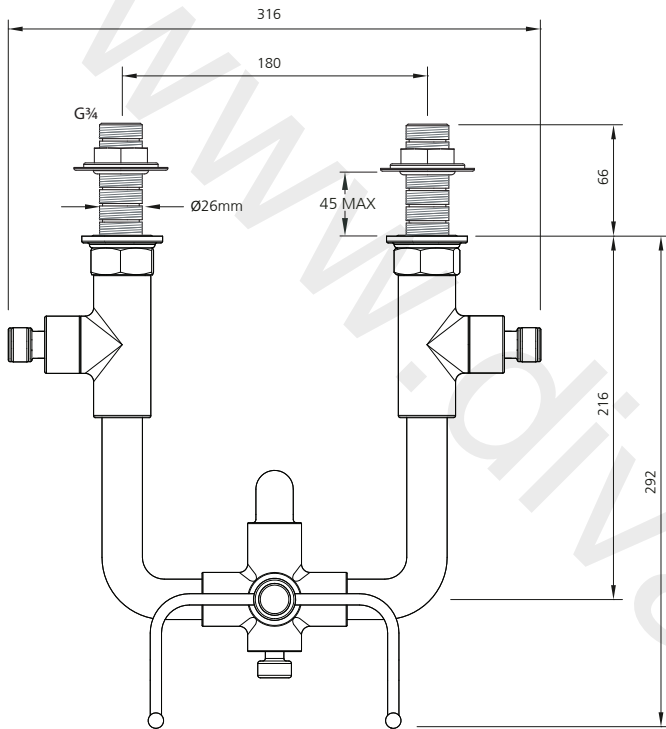

LEFROY BROOKS

IBROC HOUSE ESSEX ROAD
HODDESDON HERTS EN11 0QS UK
T: +44 (0)1992 708 316 F: +44 (0)1992 708 317

TL1161

TEN TEN WALL MOUNTED BATH SHOWER
MIXER WITH LEVERS

DIMENSIONAL DATA SHEET

DATE: 12/08/19

REVISION: B

DIMENSIONS IN MILLIMETRES