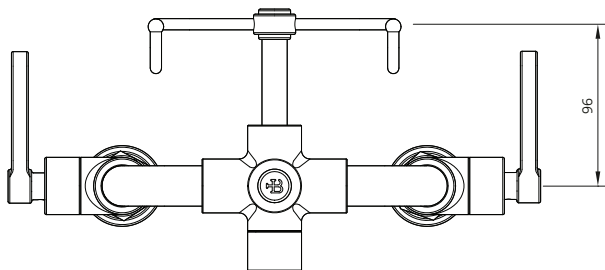

LEFROY BROOKS

IBROC HOUSE ESSEX ROAD
HODDESDON HERTS EN11 0QS UK
T: +44 (0)1992 708 316 F: +44 (0)1992 708 317

TL1161

TEN TEN WALL MOUNTED BATH SHOWER
MIXER WITH LEVERS

DIMENSIONAL DATA SHEET

DATE: 12/08/19

REVISION: B

DIMENSIONS IN MILLIMETRES