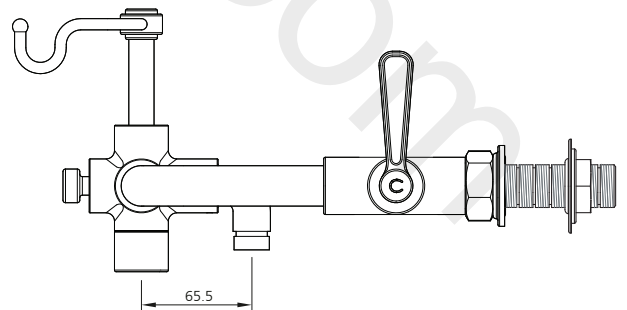

LEFROY BROOKS

IBROC HOUSE ESSEX ROAD
HODDESDON HERTS EN11 0QS UK
T: +44 (0)1992 708 316 F: +44 (0)1992 708 317

TL1161

TEN TEN WALL MOUNTED BATH SHOWER
MIXER WITH LEVERS

DIMENSIONAL DATA SHEET

DATE: 12/08/19

REVISION: B

DIMENSIONS IN MILLIMETRES