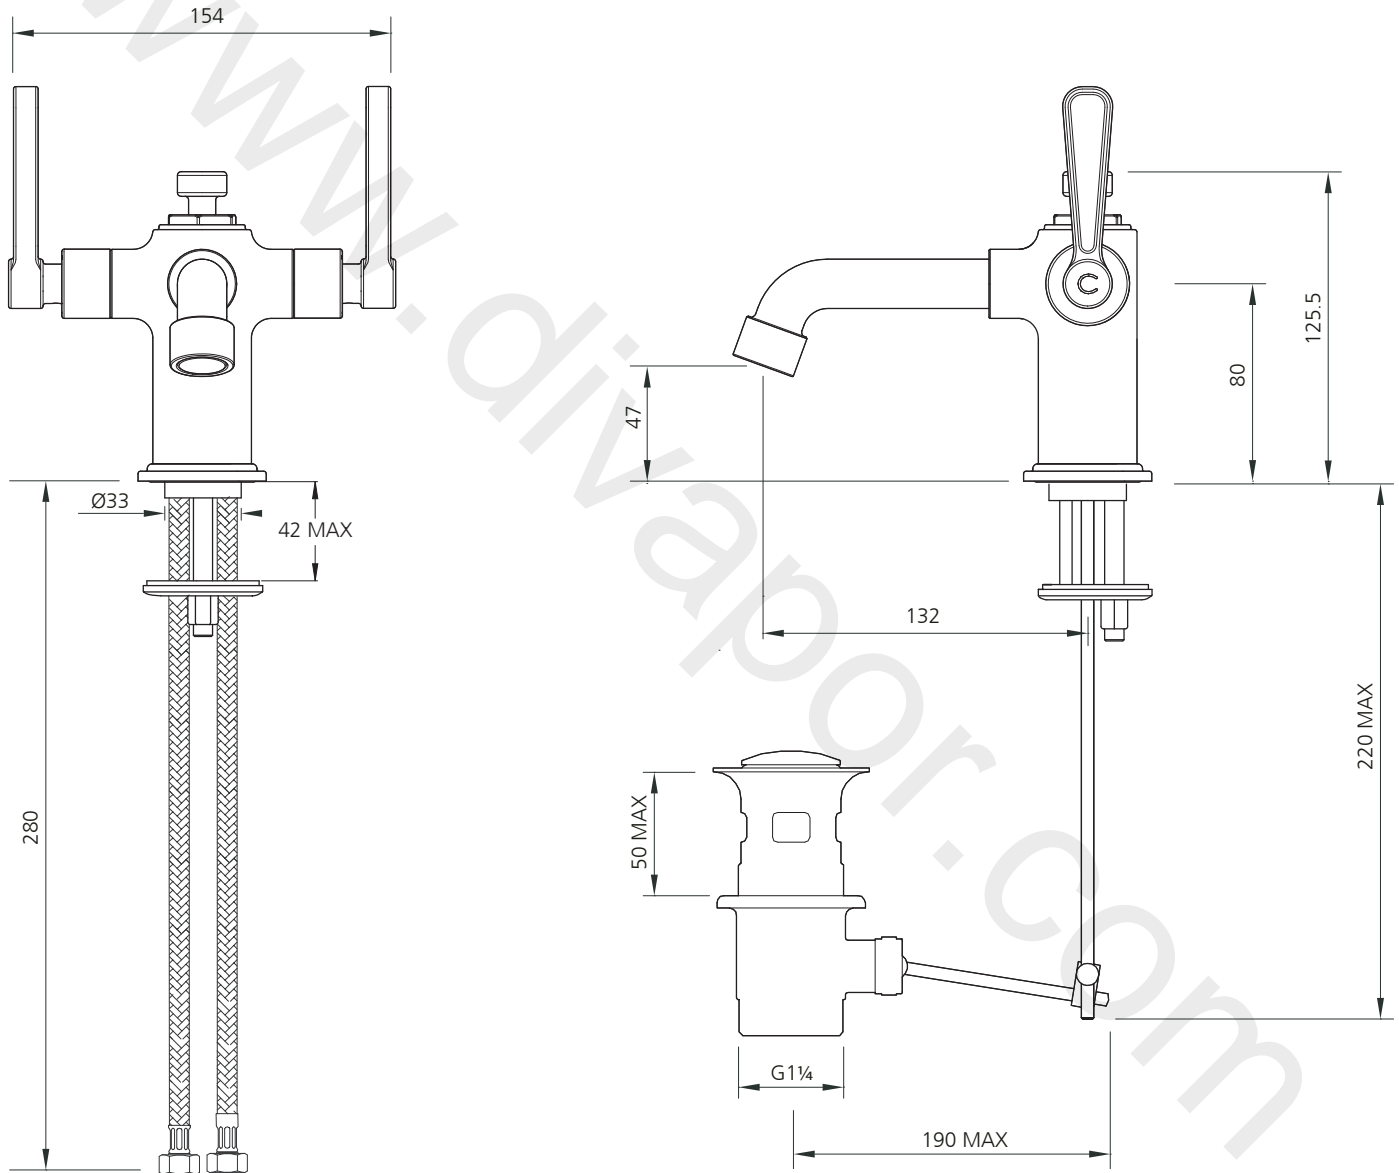

# TL1188

TEN TEN MONO BASIN MIXER WITH LEVERS

## DIMENSIONAL DATA SHEET

DATE: 12/08/19

REVISION: C

COPYRIGHT © LBIP LTD. ALL RIGHTS RESERVED

DIMENSIONS IN MILLIMETRES

WHILST EVERY EFFORT IS MADE TO ENSURE THE ACCURACY OF THESE DATA SHEETS THEY ARE SUBJECT TO CHANGE WITHOUT NOTICE AS PART OF THE COMPANY'S PRODUCT DEVELOPMENT PROCESS