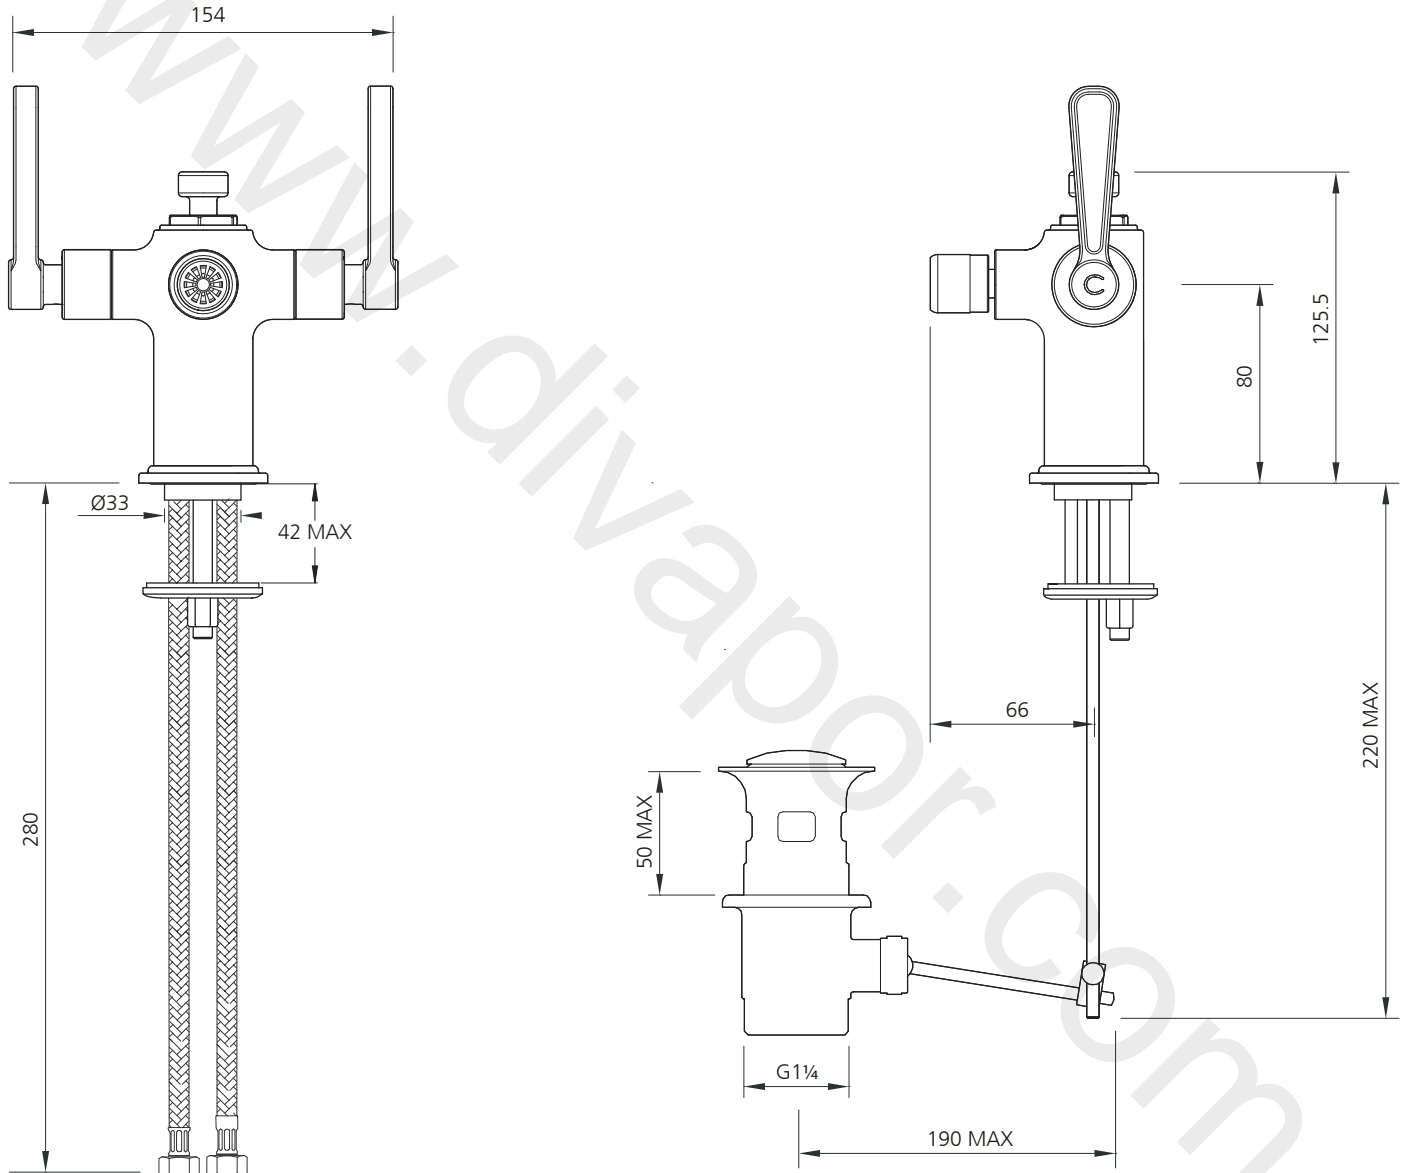

LEFROY BROOKS

IBROC HOUSE ESSEX ROAD
HODDESDON HERTS EN11 0QS UK
T: +44 (0)1992 708 316 F: +44 (0)1992 708 317

TL1198

TEN TEN BIDET MIXER WITH LEVERS

DIMENSIONAL DATA SHEET

DATE: 12/08/19

REVISION: C

COPYRIGHT © LBIP LTD. ALL RIGHTS RESERVED

DIMENSIONS IN MILLIMETRES

WHILST EVERY EFFORT IS MADE TO ENSURE THE ACCURACY OF THESE DATA SHEETS THEY ARE SUBJECT TO CHANGE WITHOUT NOTICE AS PART OF THE COMPANY'S PRODUCT DEVELOPMENT PROCESS