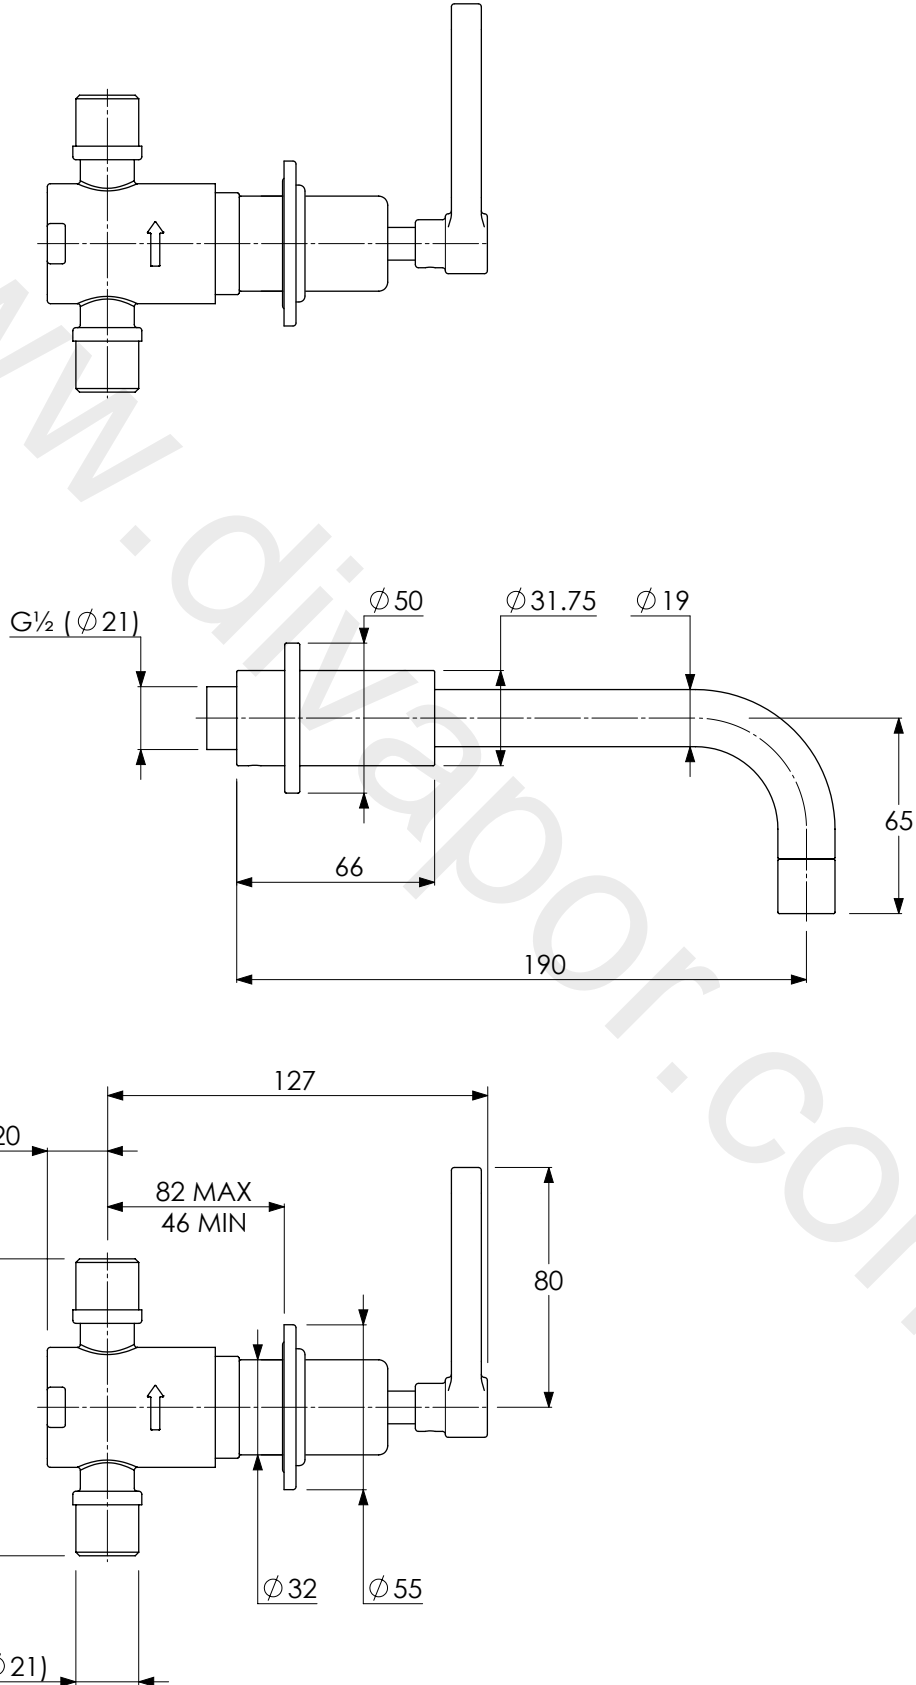

LEFROY BROOKS

IBROC HOUSE ESSEX ROAD
HODDESDON HERTS EN11 0QS UK
T: +44 (0)1992 708 316 F: +44 (0)1992 708 317

TL1210

TEN TEN 3 HOLE WALL MOUNTED BASIN MIXER
WITH LEVERS

DIMENSIONAL DATA SHEET

DATE: 26/08/2020

REVISION: A

COPYRIGHT © LBIP LTD. ALL RIGHTS RESERVED

DIMENSIONS IN MILLIMETRES

WHILST EVERY EFFORT IS MADE TO ENSURE THE ACCURACY OF THESE DATA SHEETS THEY ARE SUBJECT TO CHANGE WITHOUT NOTICE AS PART OF THE COMPANY'S PRODUCT DEVELOPMENT PROCESS