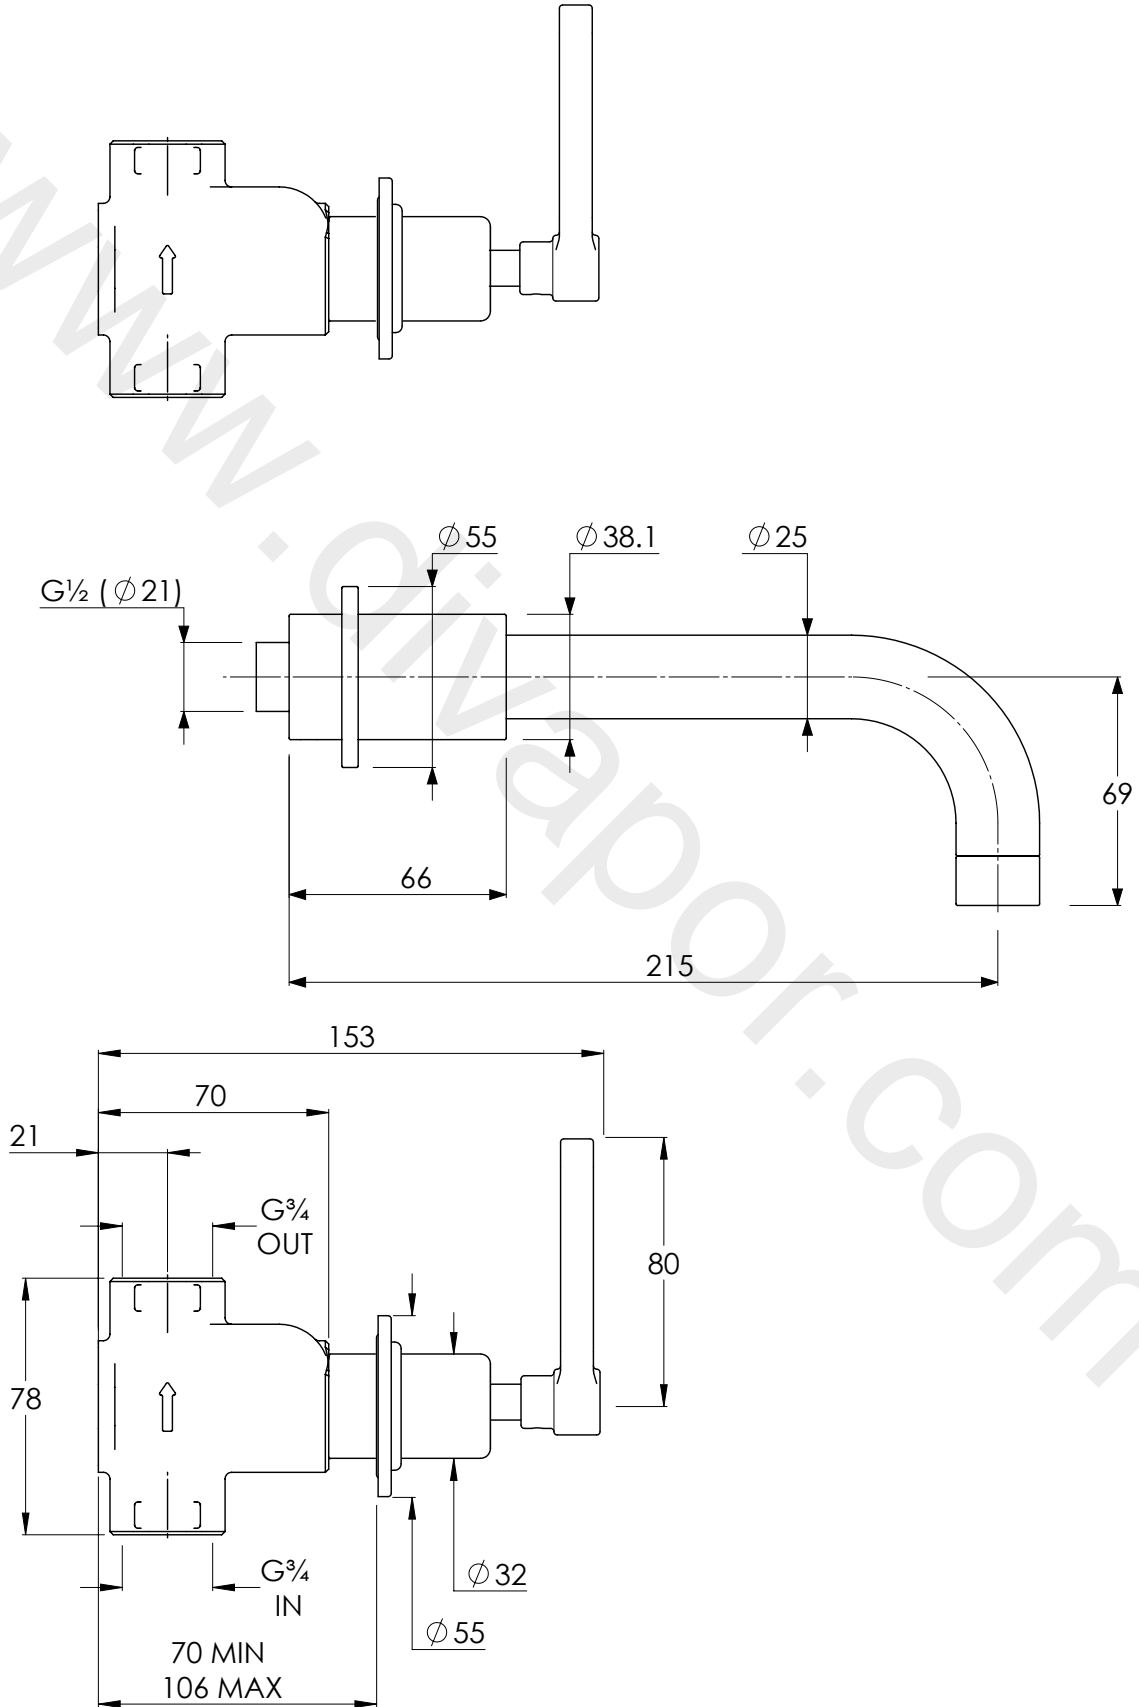

LEFROY BROOKS

IBROC HOUSE ESSEX ROAD
HODDESDON HERTS EN11 0QS UK
T: +44 (0)1992 708 316 F: +44 (0)1992 708 317

TL1258

TEN TEN 3 HOLE WALL MOUNTED BATH MIXER
WITH LEVERS

DIMENSIONAL DATA SHEET

DATE: 26/08/2020

REVISION: A

COPYRIGHT © LBIP LTD. ALL RIGHTS RESERVED

DIMENSIONS IN MILLIMETRES

WHILST EVERY EFFORT IS MADE TO ENSURE THE ACCURACY OF THESE DATA SHEETS THEY ARE SUBJECT TO CHANGE WITHOUT NOTICE AS PART OF THE COMPANY'S PRODUCT DEVELOPMENT PROCESS