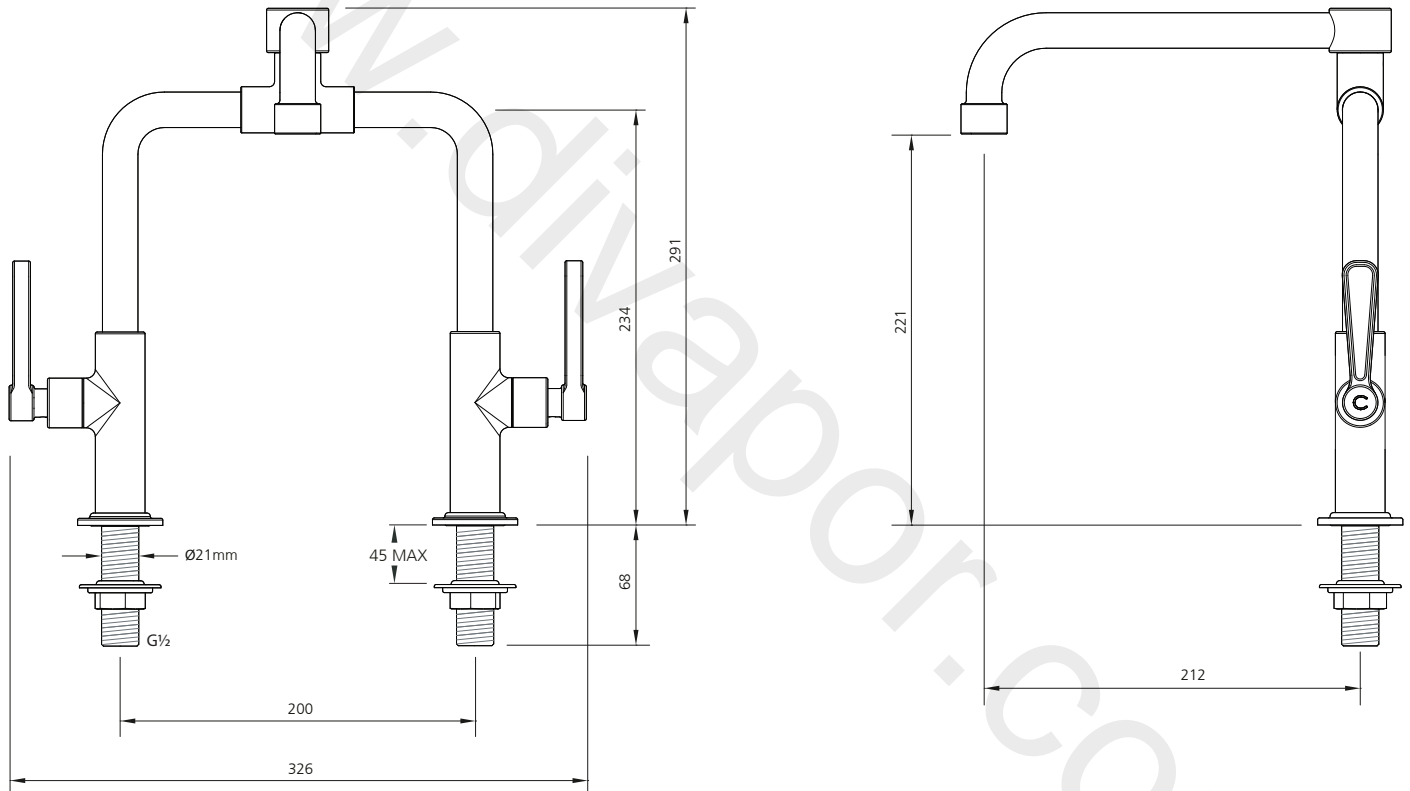

LEFROY BROOKS

IBROC HOUSE ESSEX ROAD
HODDESDON HERTS EN11 0QS UK
T: +44 (0)1992 708 316 F: +44 (0)1992 708 317

TL1519

TEN TEN KITCHEN BRIDGE MIXER WITH LEVERS

DIMENSIONAL DATA SHEET

DATE: 12/08/19

REVISION: B

COPYRIGHT © LBIP LTD. ALL RIGHTS RESERVED

DIMENSIONS IN MILLIMETRES

WHILST EVERY EFFORT IS MADE TO ENSURE THE ACCURACY OF THESE DATA SHEETS THEY ARE SUBJECT TO CHANGE WITHOUT NOTICE AS PART OF THE COMPANY'S PRODUCT DEVELOPMENT PROCESS