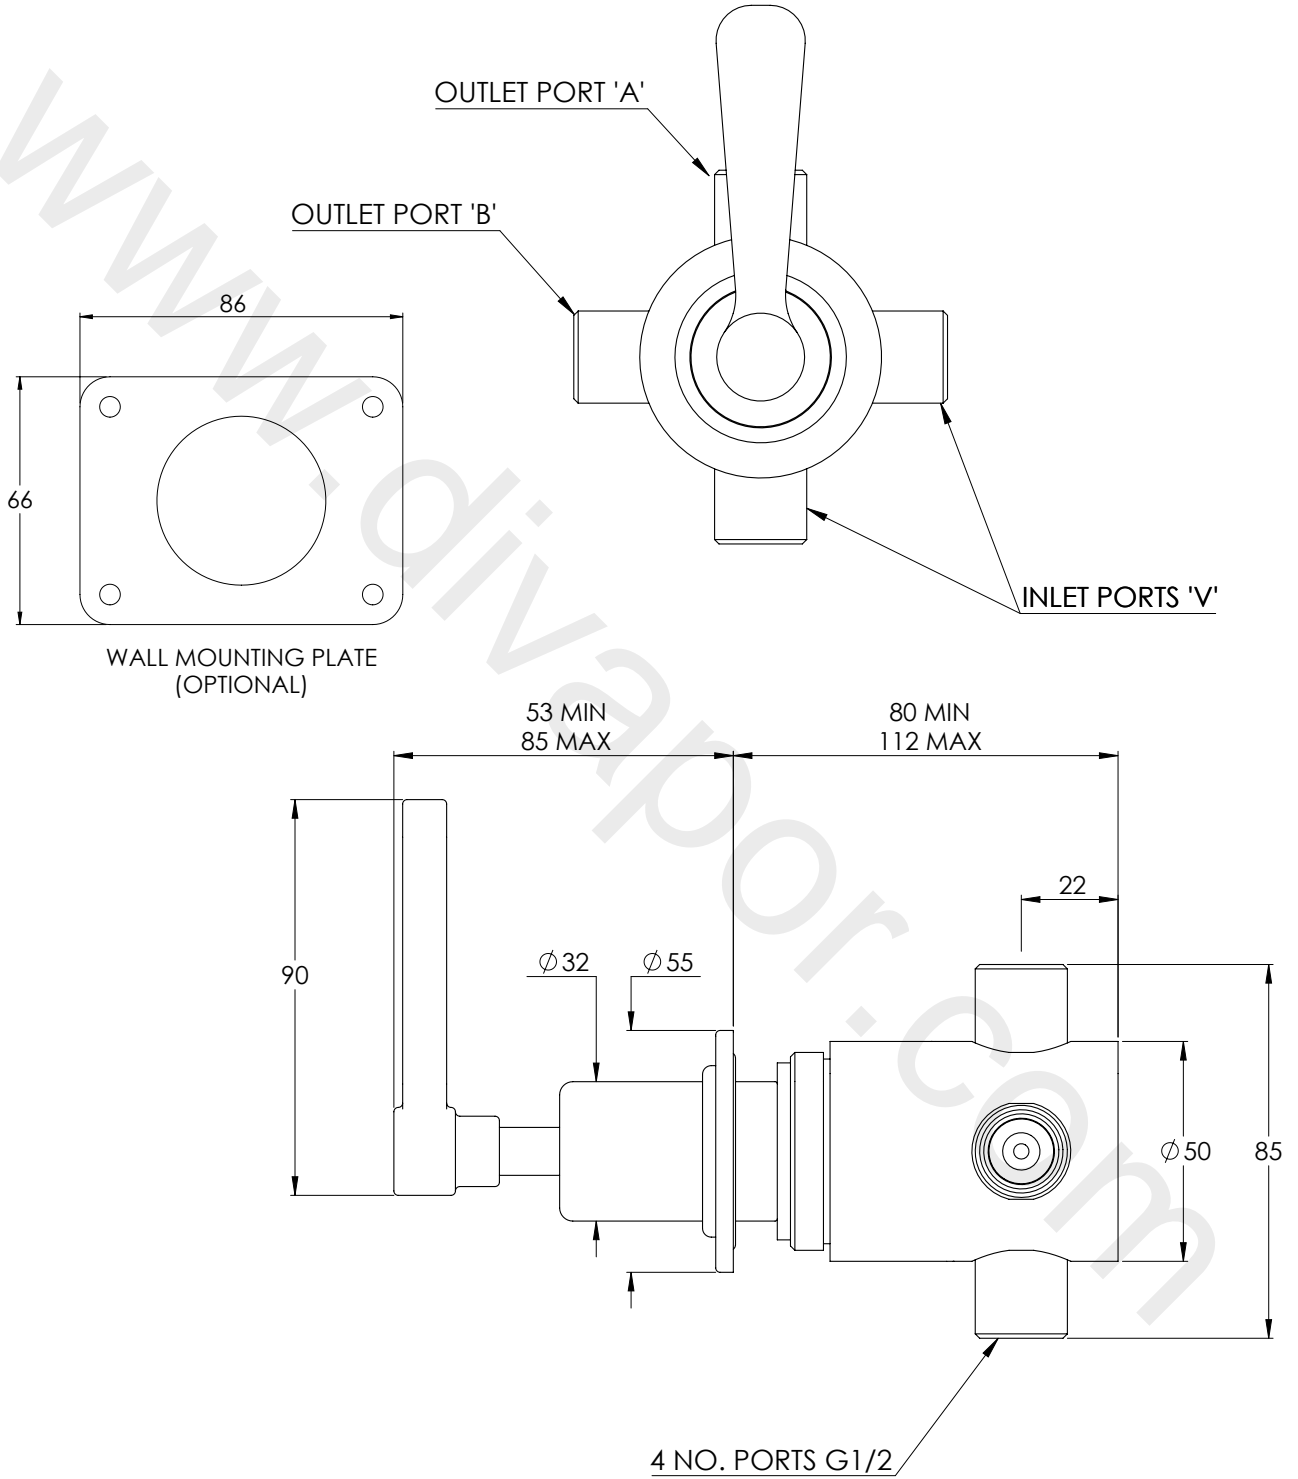

# TL1721

TEN TEN WALL MOUNTED TWO-WAY DIVERTER

## DIMENSIONAL DATA SHEET

DATE: 05/08/21

REVISION: A

COPYRIGHT © LBIP LTD. ALL RIGHTS RESERVED

DIMENSIONS IN MILLIMETRES

WHILST EVERY EFFORT IS MADE TO ENSURE THE ACCURACY OF THESE DATA SHEETS THEY ARE SUBJECT TO CHANGE WITHOUT NOTICE AS PART OF THE COMPANY'S PRODUCT DEVELOPMENT PROCESS