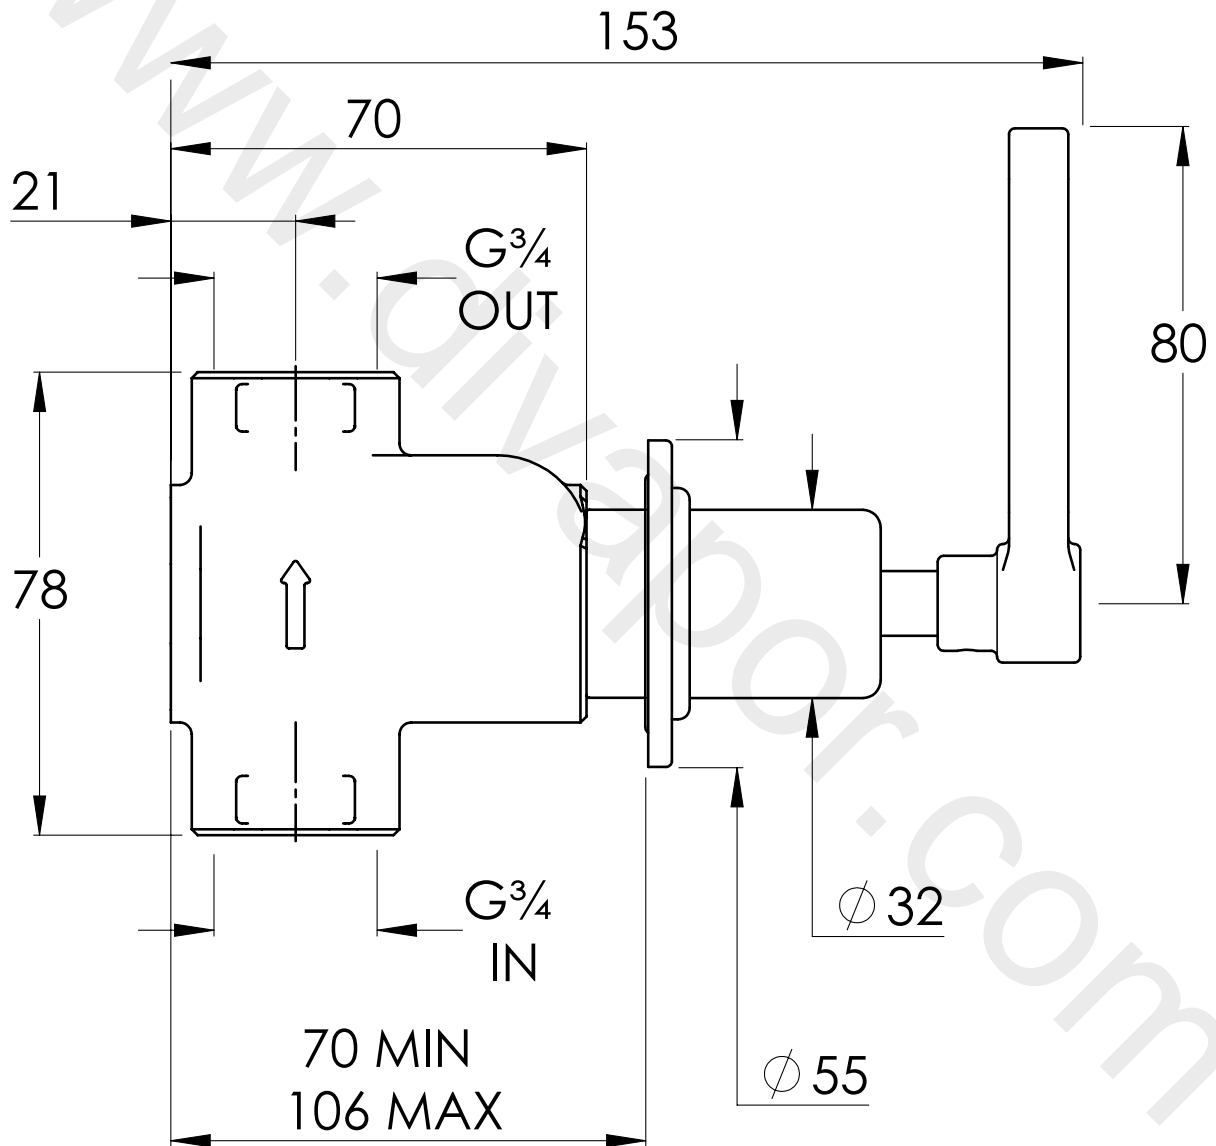

LEFROY BROOKS

IBROC HOUSE ESSEX ROAD
HODDESDON HERTS EN11 0QS UK
T: +44 (0)1992 708 316 F: +44 (0)1992 708 317

TL5000

TEN TEN LEVER FLOW CONTROL VALVE

DIMENSIONAL DATA SHEET

DATE: 23/01/2020

REVISION: B

DIMENSIONS IN MILLIMETRES