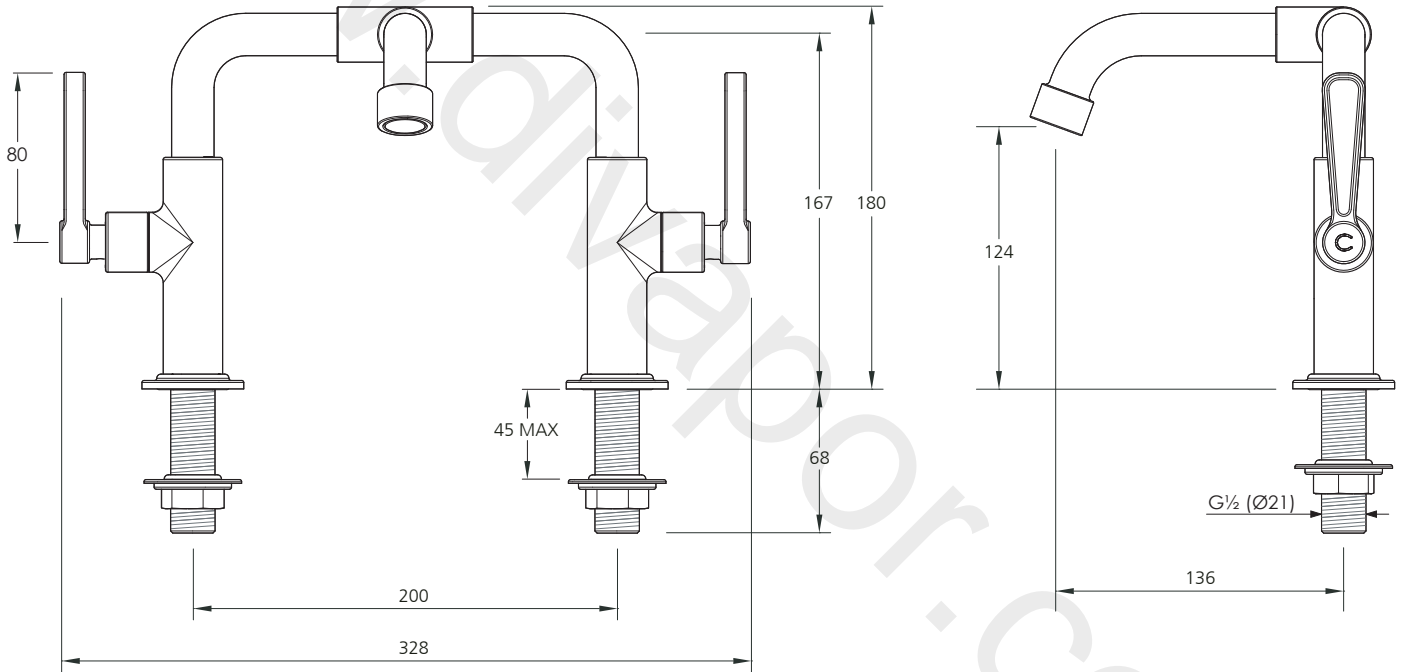

LEFROY BROOKS

IBROC HOUSE ESSEX ROAD
HODDESDON HERTS EN11 0QS UK
T: +44 (0)1992 708 316 F: +44 (0)1992 708 317

TL9004

TEN TEN DECK MOUNTED BASIN BRIDGE MIXER
WITH LEVERS

DIMENSIONAL DATA SHEET

DATE: 06/04/18

REVISION: C

COPYRIGHT © LBIP LTD. ALL RIGHTS RESERVED

DIMENSIONS IN MILLIMETRES

WHILST EVERY EFFORT IS MADE TO ENSURE THE ACCURACY OF THESE DATA SHEETS THEY ARE SUBJECT TO CHANGE WITHOUT NOTICE AS PART OF THE COMPANY'S PRODUCT DEVELOPMENT PROCESS