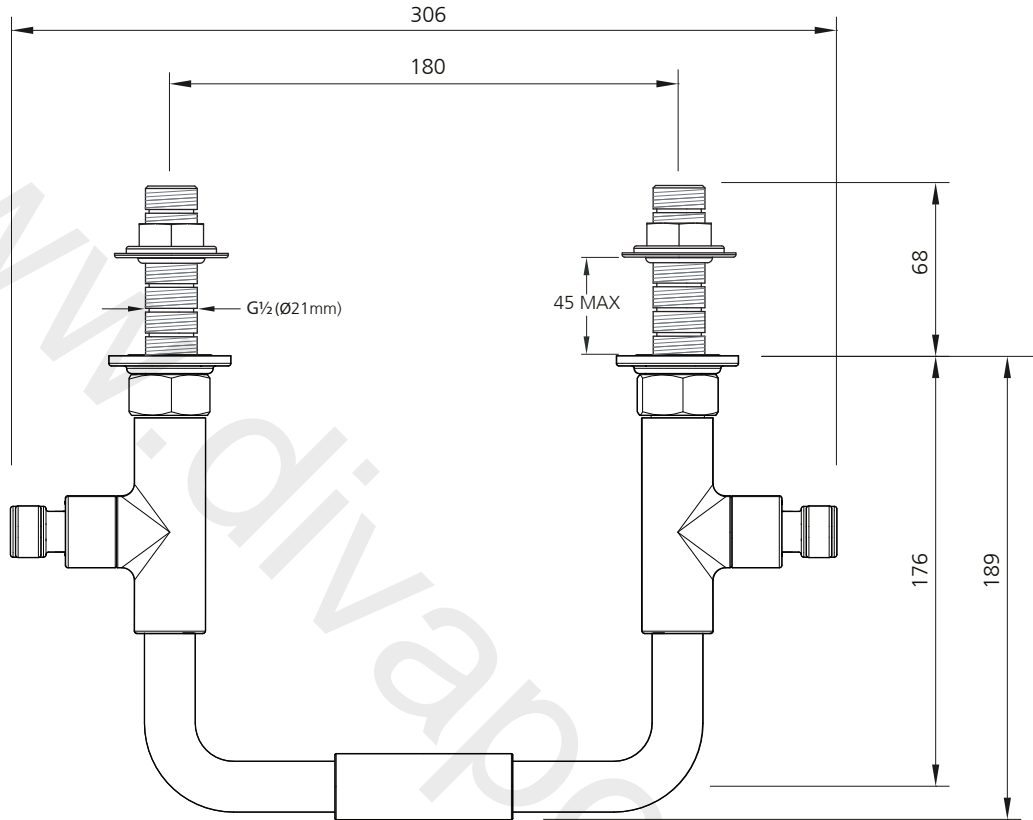

LEFROY BROOKS

IBROC HOUSE ESSEX ROAD
HODDESDON HERTS EN11 0QS UK
T: +44 (0)1992 708 316 F: +44 (0)1992 708 317

TL9005

TEN TEN WALL MOUNTED BASIN BRIDGE MIXER
WITH LEVERS

DIMENSIONAL DATA SHEET

DATE: 12/08/19

REVISION: D

COPYRIGHT © LBIP LTD. ALL RIGHTS RESERVED

DIMENSIONS IN MILLIMETRES

WHILST EVERY EFFORT IS MADE TO ENSURE THE ACCURACY OF THESE DATA SHEETS THEY ARE SUBJECT TO CHANGE WITHOUT NOTICE AS PART OF THE COMPANY'S PRODUCT DEVELOPMENT PROCESS