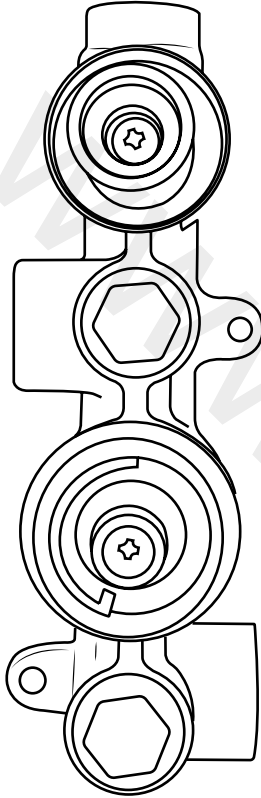

# Milano

Shower Valve

Installation Guide

# Installation

---

*Tools required for installing:*

Parts included:

1

2

3

4