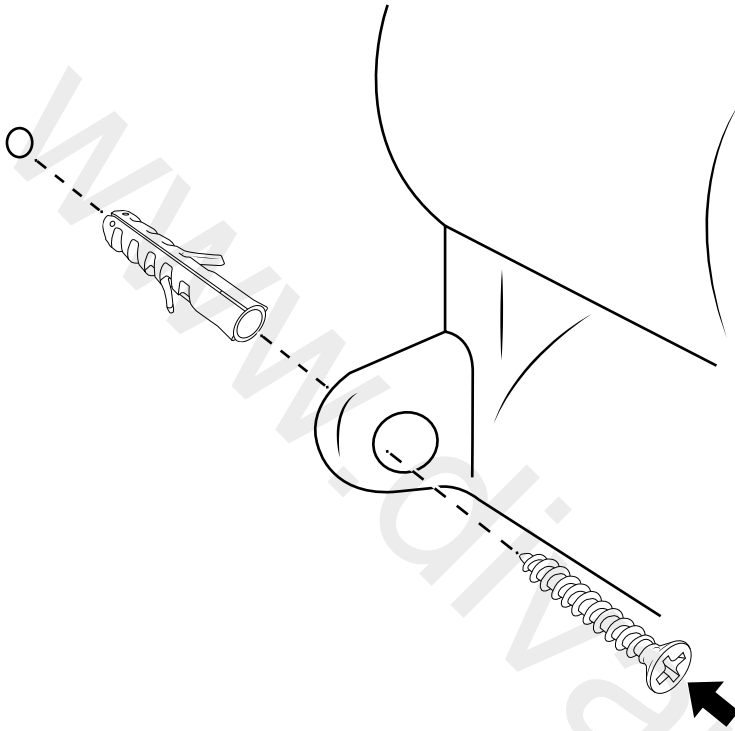

# Milano

Shower Valve

Installation Guide

# Installation

---

*Tools required for installing:*

Parts included:

1

2

3

4