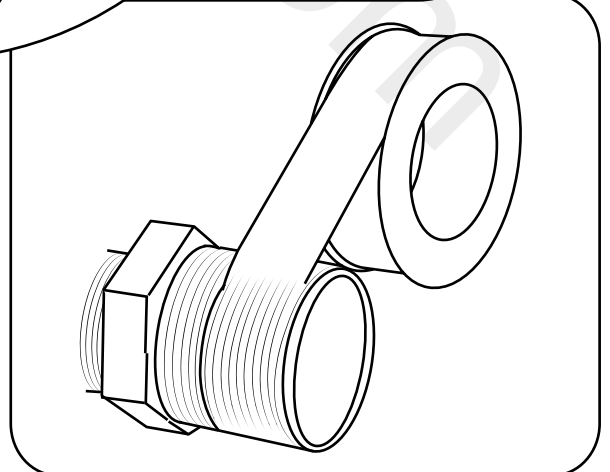

# Milano

Shower Valve

Installation Guide

# Installation

---

*Tools required for installing:*

Parts included:

1

2

3

4