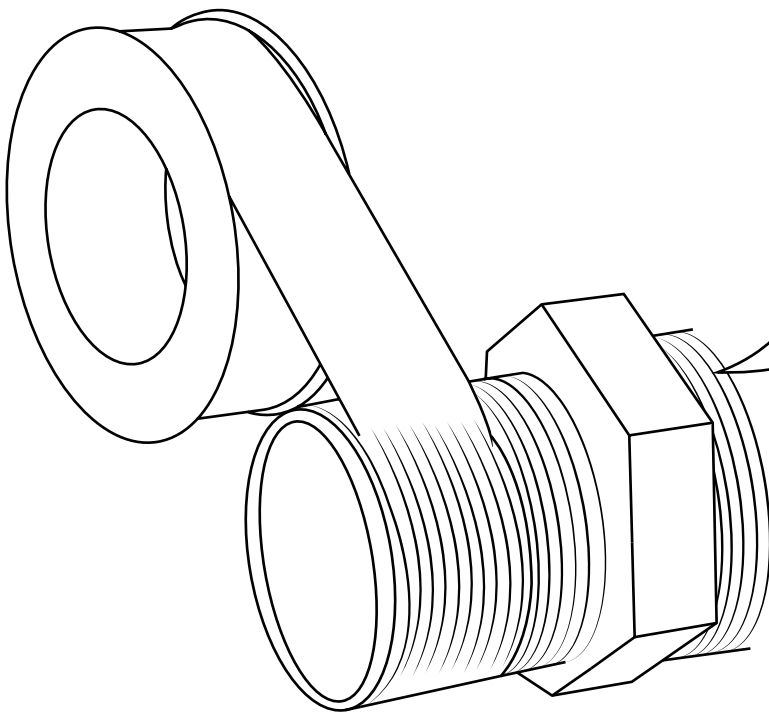

# Milano

Shower Valve

Installation Guide

# Installation

---

*Tools required for installing:*

Parts included:

1

2

3

4