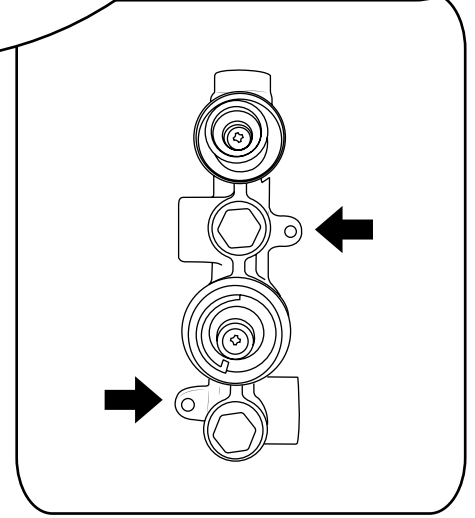

# Milano

Shower Valve

Installation Guide

# Installation

---

*Tools required for installing:*

Parts included:

1

2

3

4