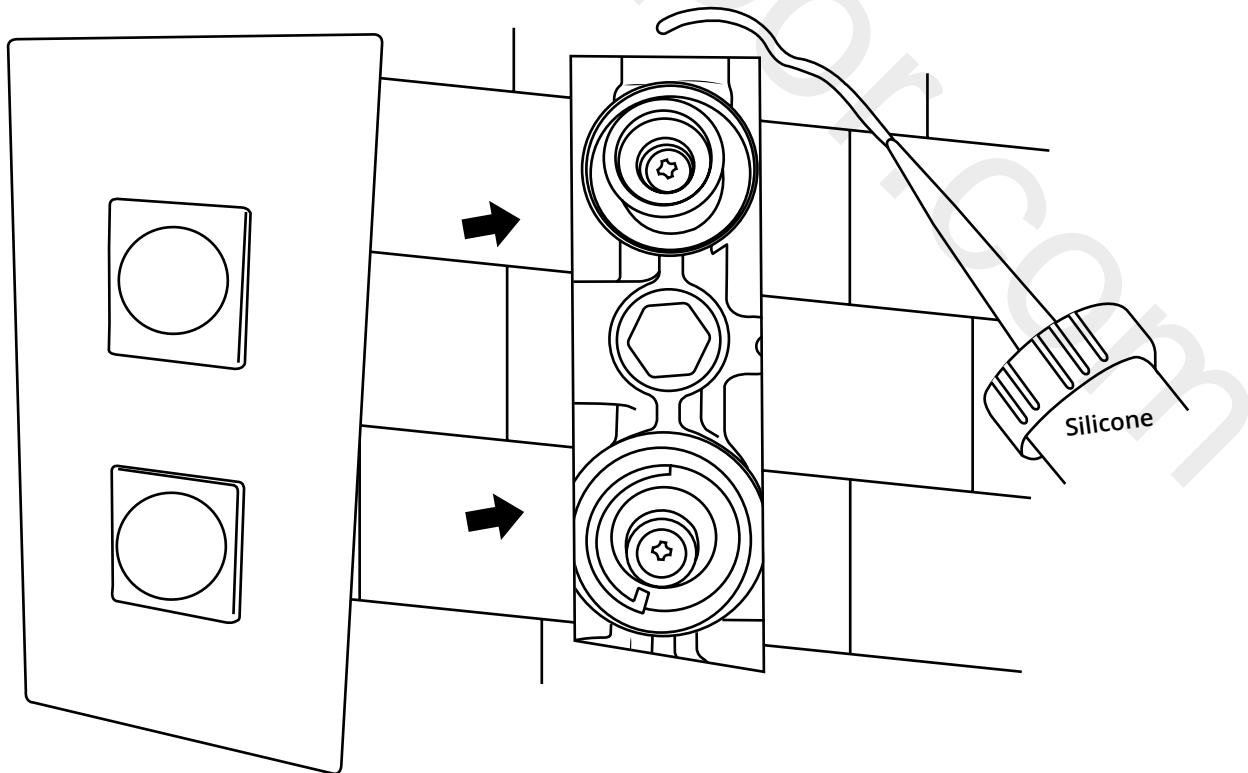

# Milano

Shower Valve

Installation Guide

# Installation

---

*Tools required for installing:*

Parts included:

1

2

3

4