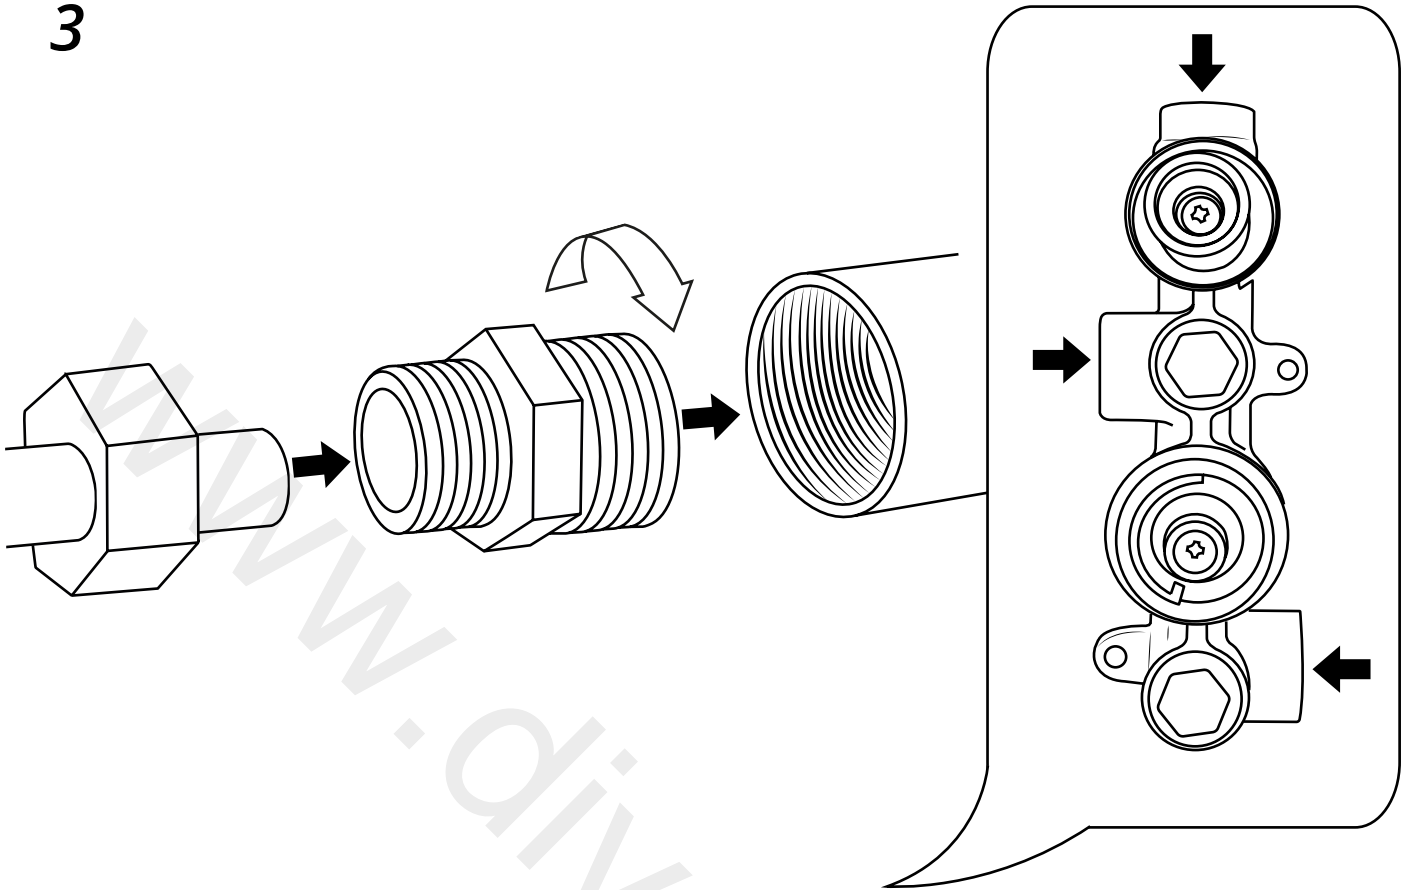

# Milano

Shower Valve

Installation Guide

# Installation

---

*Tools required for installing:*

Parts included:

1

2

3

4