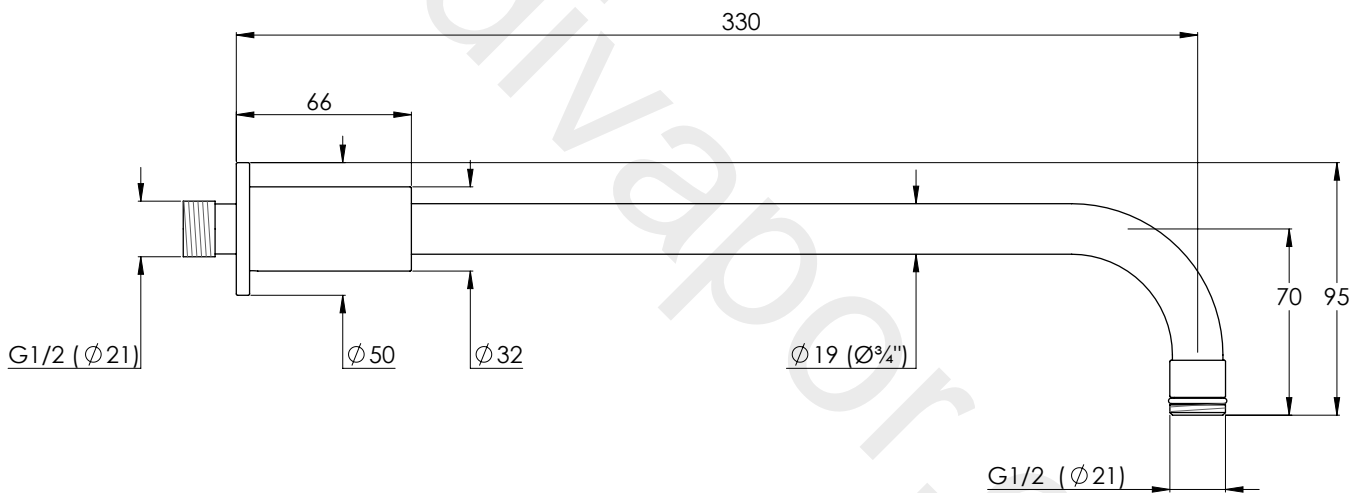

LEFROY BROOKS

IBROC HOUSE ESSEX ROAD
HODDESDON HERTS EN11 0QS UK
T: +44 (0)1992 708 316 F: +44 (0)1992 708 317

TT1734

MODERN SHORT PROJECTION ARM WITH WALL
BRACKET (330MM)

DIMENSIONAL DATA SHEET

DATE: 13/01/2021

REVISION: A

COPYRIGHT © LBIP LTD. ALL RIGHTS RESERVED

DIMENSIONS IN MILLIMETRES

WHILST EVERY EFFORT IS MADE TO ENSURE THE ACCURACY OF THESE DATA SHEETS THEY ARE SUBJECT TO CHANGE WITHOUT NOTICE AS PART OF THE COMPANY'S PRODUCT DEVELOPMENT PROCESS