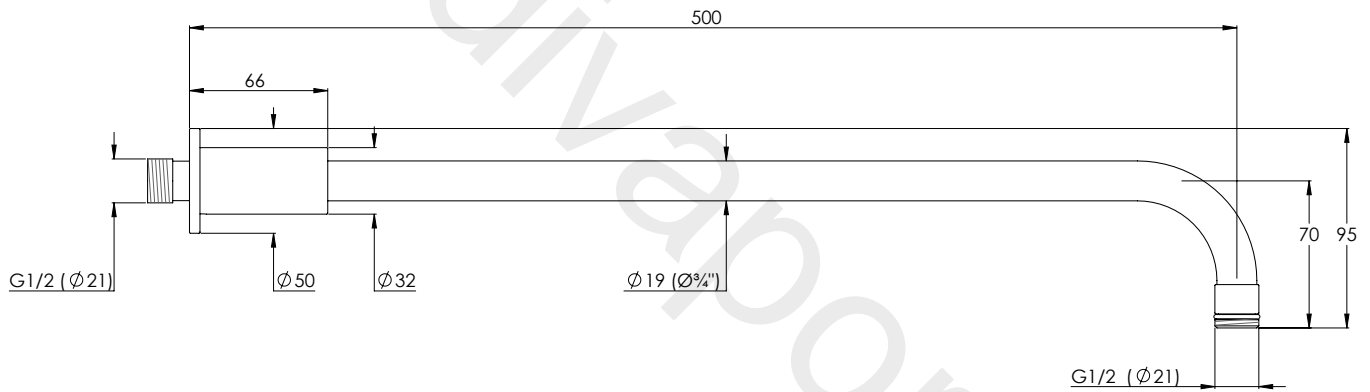

LEFROY BROOKS

IBROC HOUSE ESSEX ROAD
HODDESDON HERTS EN11 0QS UK
T: +44 (0)1992 708 316 F: +44 (0)1992 708 317

TT1735

MODERN LONG PROJECTION ARM WITH WALL
BRACKET (500MM)

DIMENSIONAL DATA SHEET

DATE: 13/01/2021

REVISION: A

COPYRIGHT © LBIP LTD. ALL RIGHTS RESERVED

DIMENSIONS IN MILLIMETRES

WHILST EVERY EFFORT IS MADE TO ENSURE THE ACCURACY OF THESE DATA SHEETS THEY ARE SUBJECT TO CHANGE WITHOUT NOTICE AS PART OF THE COMPANY'S PRODUCT DEVELOPMENT PROCESS