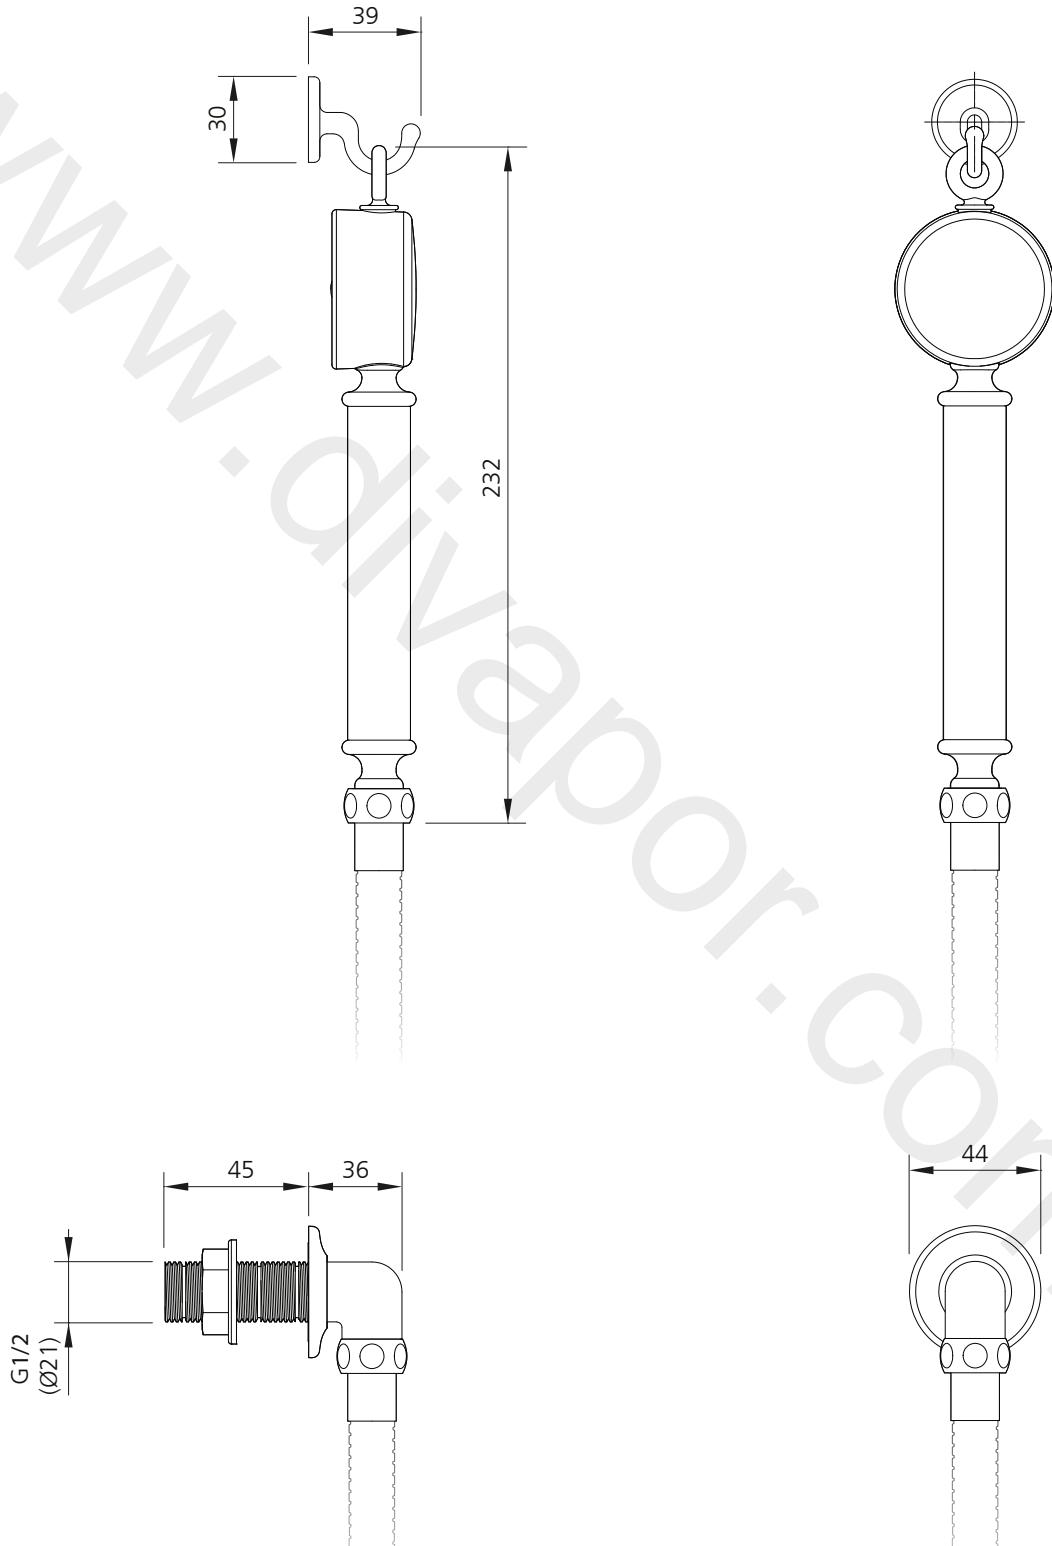

# TT1763

TEN TEN HAND SHOWER, HOOK, HOSE  
AND WALL OUTLET

DIMENSIONAL DATA SHEET

DATE: 24/11/16

REVISION: A

COPYRIGHT © LBIP LTD. ALL RIGHTS RESERVED

DIMENSIONS IN MILLIMETRES

WHILST EVERY EFFORT IS MADE TO ENSURE THE ACCURACY OF THESE DATA SHEETS THEY ARE SUBJECT TO CHANGE WITHOUT NOTICE AS PART OF THE COMPANY'S PRODUCT DEVELOPMENT PROCESS