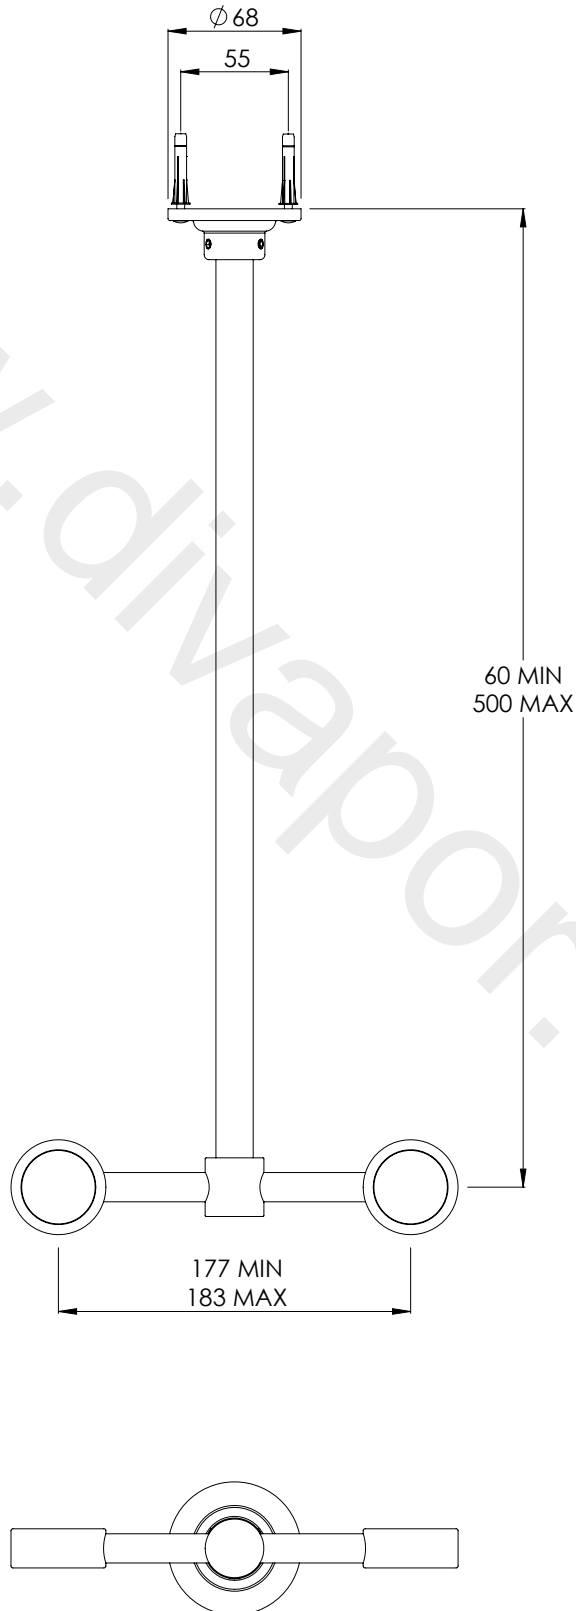

# TT2112

TEN TEN SUPPORT BRACKET FOR STANDPIPES

DIMENSIONAL DATA SHEET

DATE: 31/10/2018

REVISION: A

DIMENSIONS IN MILLIMETRES

WHILST EVERY EFFORT IS MADE TO ENSURE THE ACCURACY OF THESE DATA SHEETS THEY ARE SUBJECT TO CHANGE WITHOUT NOTICE AS PART OF THE COMPANY'S PRODUCT DEVELOPMENT PROCESS