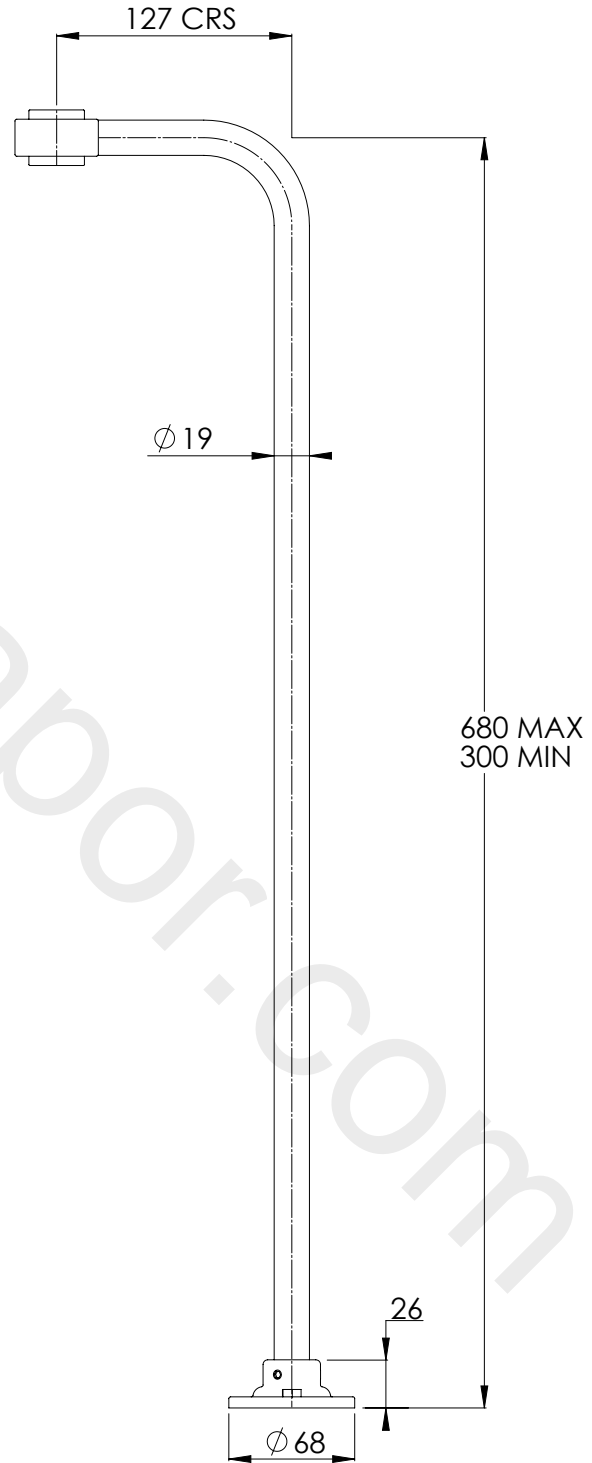

LEFROY BROOKS

IBROC HOUSE ESSEX ROAD
HODDESDON HERTS EN11 0QS UK
T: +44 (0)1992 708 316 F: +44 (0)1992 708 317

TT2113

TEN TEN FLOOR SUPPORT BRACKET FOR STANDPIPES

DIMENSIONAL DATA SHEET

DATE: 10/07/2019

REVISION: A

COPYRIGHT © LBIP LTD. ALL RIGHTS RESERVED

DIMENSIONS IN MILLIMETRES

WHILST EVERY EFFORT IS MADE TO ENSURE THE ACCURACY OF THESE DATA SHEETS THEY ARE SUBJECT TO CHANGE WITHOUT NOTICE AS PART OF THE COMPANY'S PRODUCT DEVELOPMENT PROCESS