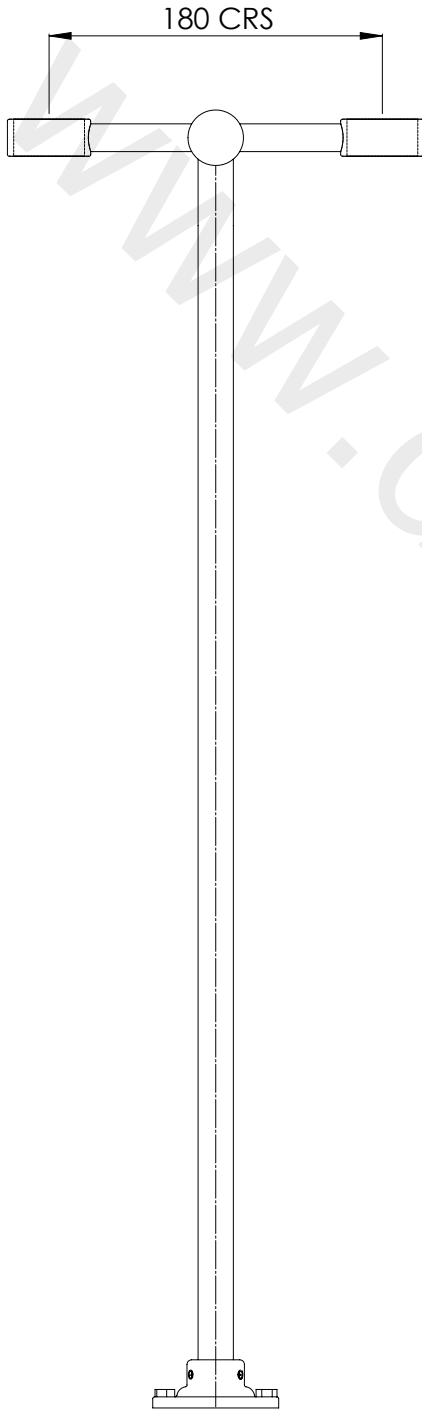

LEFROY BROOKS

IBROC HOUSE ESSEX ROAD
HODDESDON HERTS EN11 0QS UK
T: +44 (0)1992 708 316 F: +44 (0)1992 708 317

TT2113

TEN TEN FLOOR SUPPORT BRACKET FOR STANDPIPES

DIMENSIONAL DATA SHEET

DATE: 10/07/2019

REVISION: A

COPYRIGHT © LBIP LTD. ALL RIGHTS RESERVED

DIMENSIONS IN MILLIMETRES

WHILST EVERY EFFORT IS MADE TO ENSURE THE ACCURACY OF THESE DATA SHEETS THEY ARE SUBJECT TO CHANGE WITHOUT NOTICE AS PART OF THE COMPANY'S PRODUCT DEVELOPMENT PROCESS