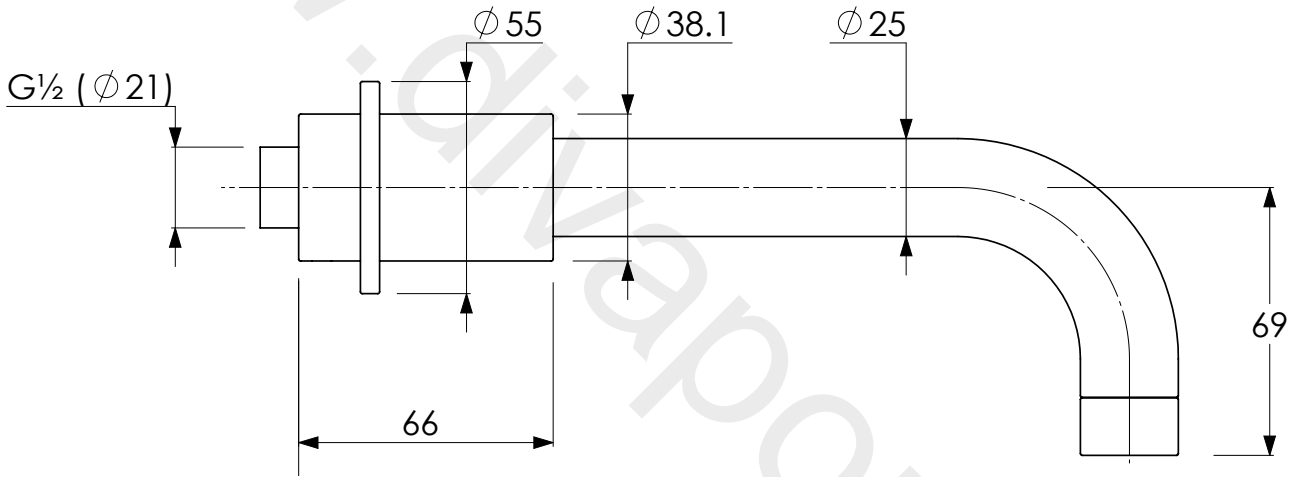

LEFROY BROOKS

IBROC HOUSE ESSEX ROAD
HODDESDON HERTS EN11 0QS UK
T: +44 (0)1992 708 316 F: +44 (0)1992 708 317

TT4125

TEN TEN WALL MOUNTED SPOUT FOR BATH

DIMENSIONAL DATA SHEET

DATE: 25/08/2020

REVISION: A

COPYRIGHT © LBIP LTD. ALL RIGHTS RESERVED

DIMENSIONS IN MILLIMETRES

WHILST EVERY EFFORT IS MADE TO ENSURE THE ACCURACY OF THESE DATA SHEETS THEY ARE SUBJECT TO CHANGE WITHOUT NOTICE AS PART OF THE COMPANY'S PRODUCT DEVELOPMENT PROCESS